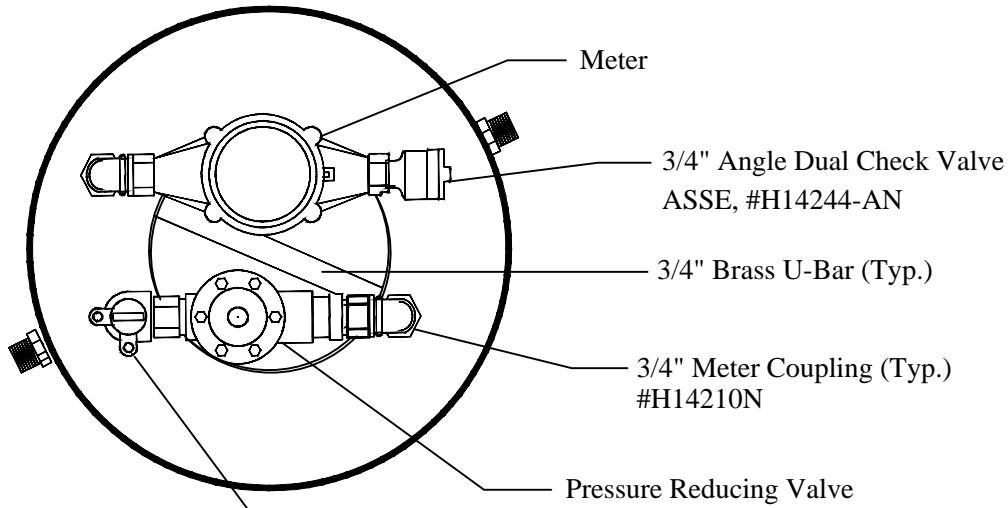

MUELLER

15-Inch Diameter Coil Tandem Meter Pit for 5/8" x 3/4" Meter

3/4" Lockwing Full Port Angle Ball Valve, #B24265-N

NOTE:

Meter and PRV not Included.

15" Dia. Cast Iron Lid
Side Locking, #282924

203CT1572FSBS000044N.DWG

203CT1572FSBS000044N