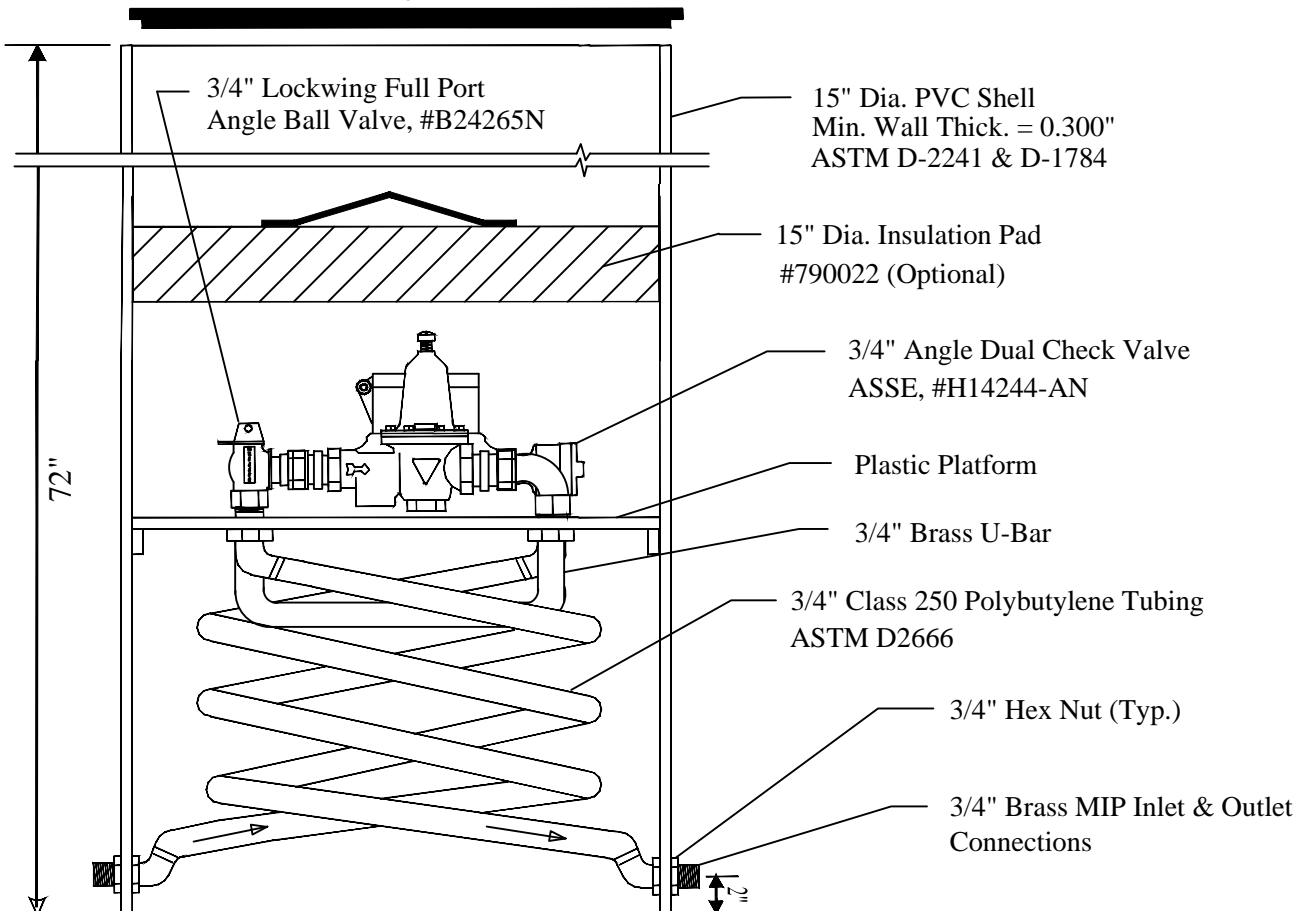

MUELLER

15-Inch Diameter Coil Tandem Meter Pit for 5/8" x 3/4" Meter

3/4" Lockwing Full Port Angle Ball Valve, #B24265-N

NOTE:

Meter and PRV not Included.

15" Dia. Cast Iron Lid
Side Locking, #282924

203CT1572FSBS000044N.DWG

203CT1572FSBS000044N