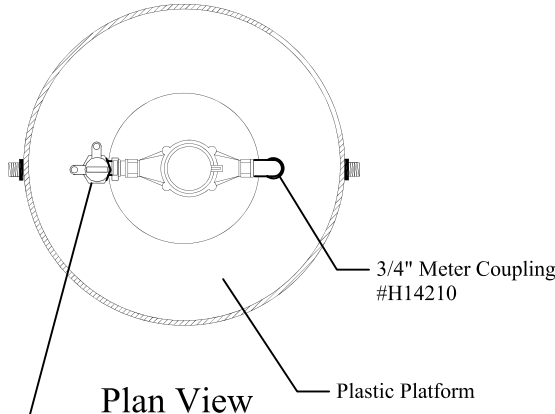

MUELLER / HUNT

18-Inch Diameter Coil Single Meter Pit for 5/8" x 3/4" Meter

203CS1848FABL000028

NOTE:
Meter Not Included.

3/4" Full Port Angle
Ball Valve #B24265

18" Dia. Cast Iron Lid
Center Locking, #780069

18" Dia. PVC Shell
Min. Wall Thick. = 0.366"
ASTM D-2241 & D-1784

18" Dia. Insulating Pad
(Optional)

3/4" Full Port Angle
Ball Valve #B24265

3/4" Meter Coupling
#H14210

Plastic Platform

3/4" Polybutylene Coils
Class 250, ASTM D-2666

3/4" Hex Nut (Typ.)

3/4" Brass MIP Inlet & Outlet
Connections

Elevation View