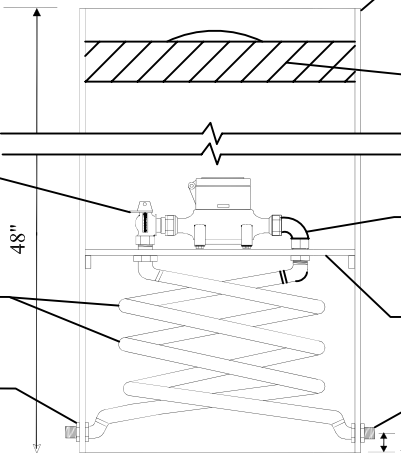

MUELLER / HUNT

18-Inch Diameter Coil Single Meter Pit for 5/8" x 3/4" Meter

203CS1848FABL000028

NOTE:
Meter Not Included.

3/4" Full Port Angle
Ball Valve #B24265

18" Dia. Cast Iron Lid
Center Locking, #780069

18" Dia. PVC Shell
Min. Wall Thick. = 0.366"
ASTM D-2241 & D-1784

18" Dia. Insulating Pad
(Optional)

3/4" Full Port Angle
Ball Valve #B24265

3/4" Meter Coupling
#H14210

Plastic Platform

3/4" Polybutylene Coils
Class 250, ASTM D-2666

3/4" Hex Nut (Typ.)

3/4" Brass MIP Inlet & Outlet
Connections

Elevation View