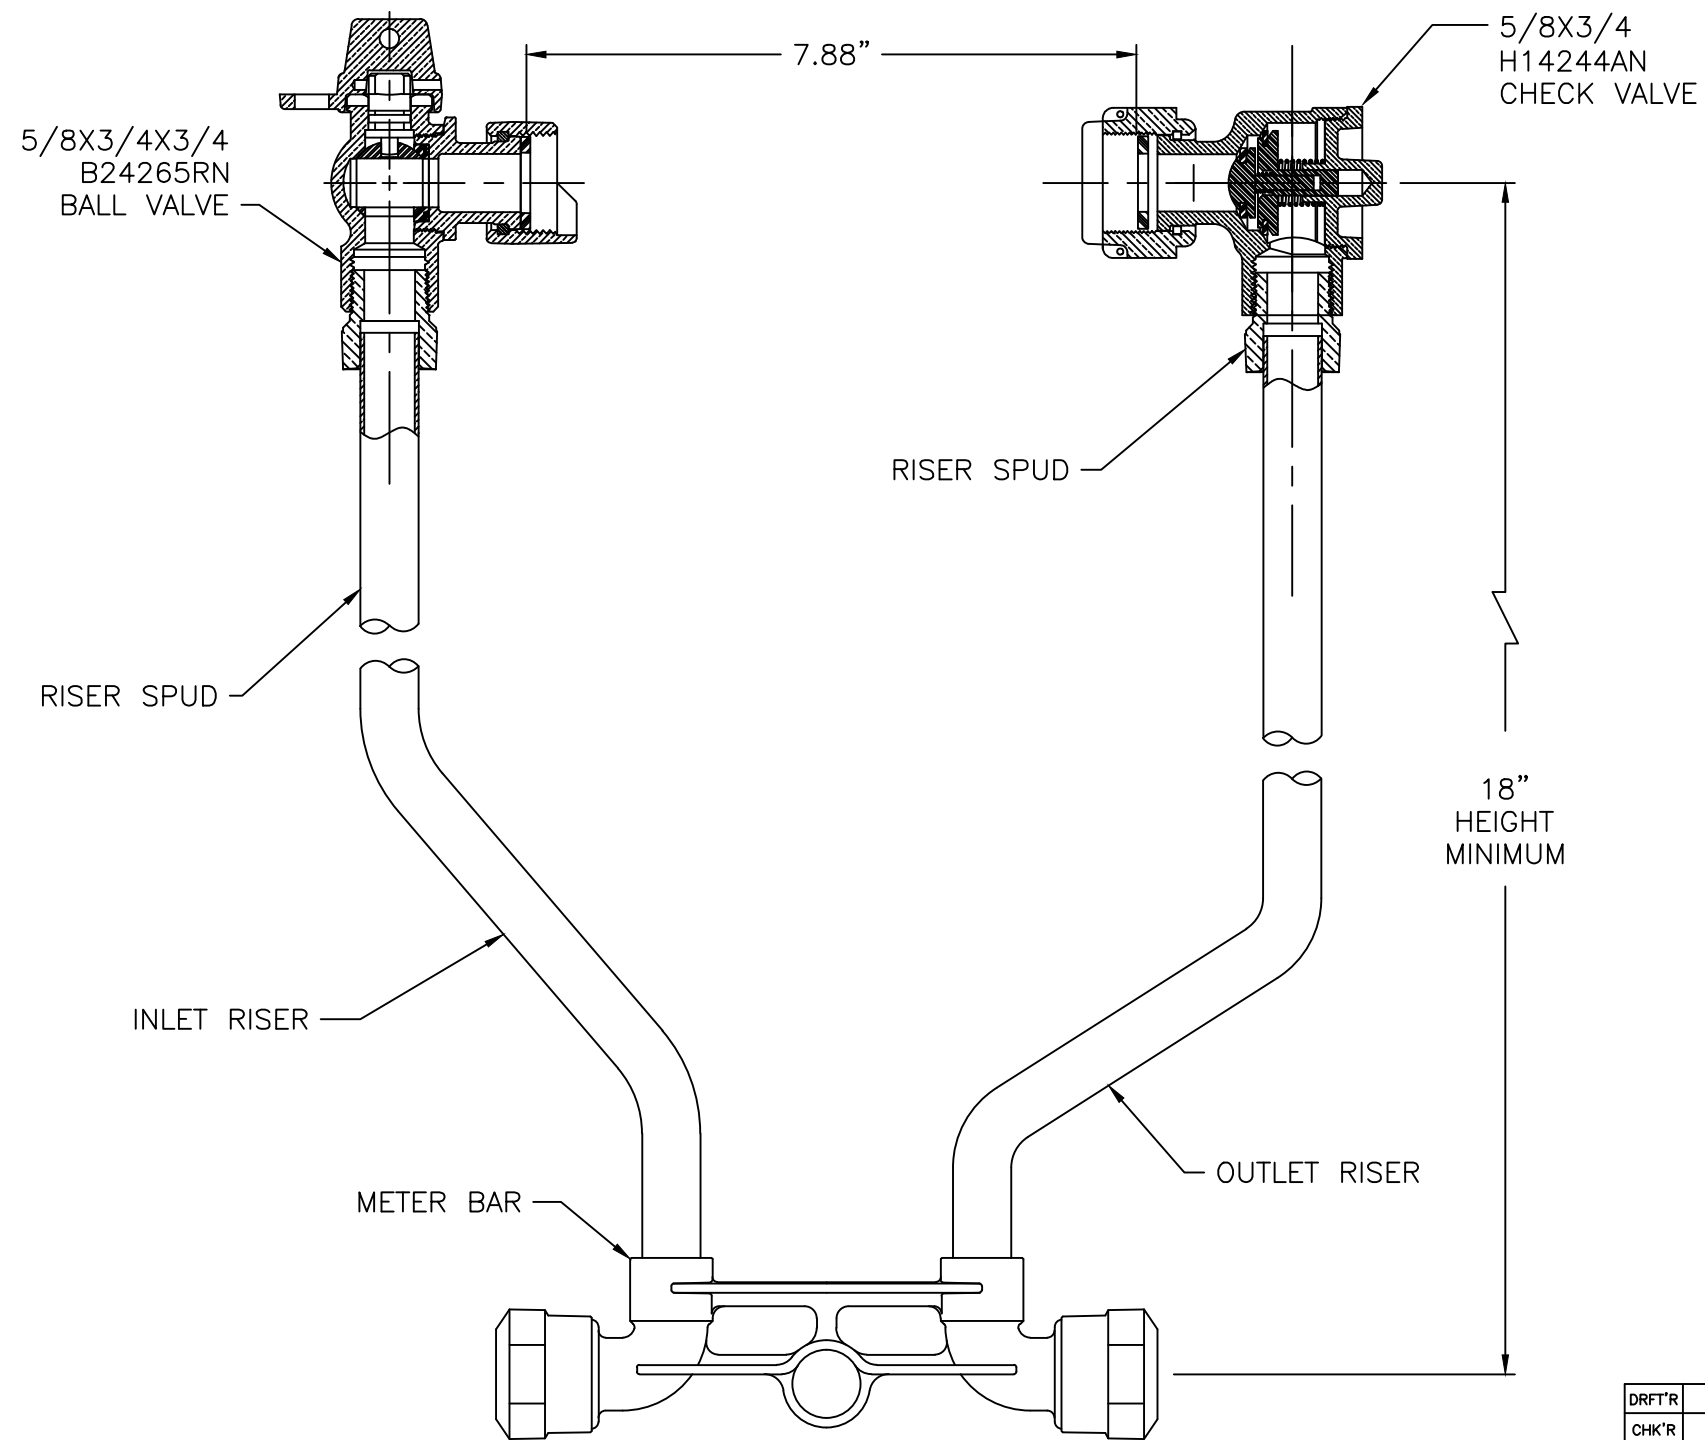

240B2470-R2A--N

DRFT'R	JCJ	6-29-11	THIRD ANGLE PROJECTION	REF. NO.	SCALE
CHK'R					NONE
E.O. NUMBER				STOCK No.	
			DESCR. 5/8 X 3/4 COPPER METER YOKE LOW LEAD	REV.	NUMBER
				240B2470-R2A--N	SHEET 1 OF 1

REV.	DESCRIPTION	REF.	DRFT'R	CHK'R	APP	DATE

ECO: 1566461