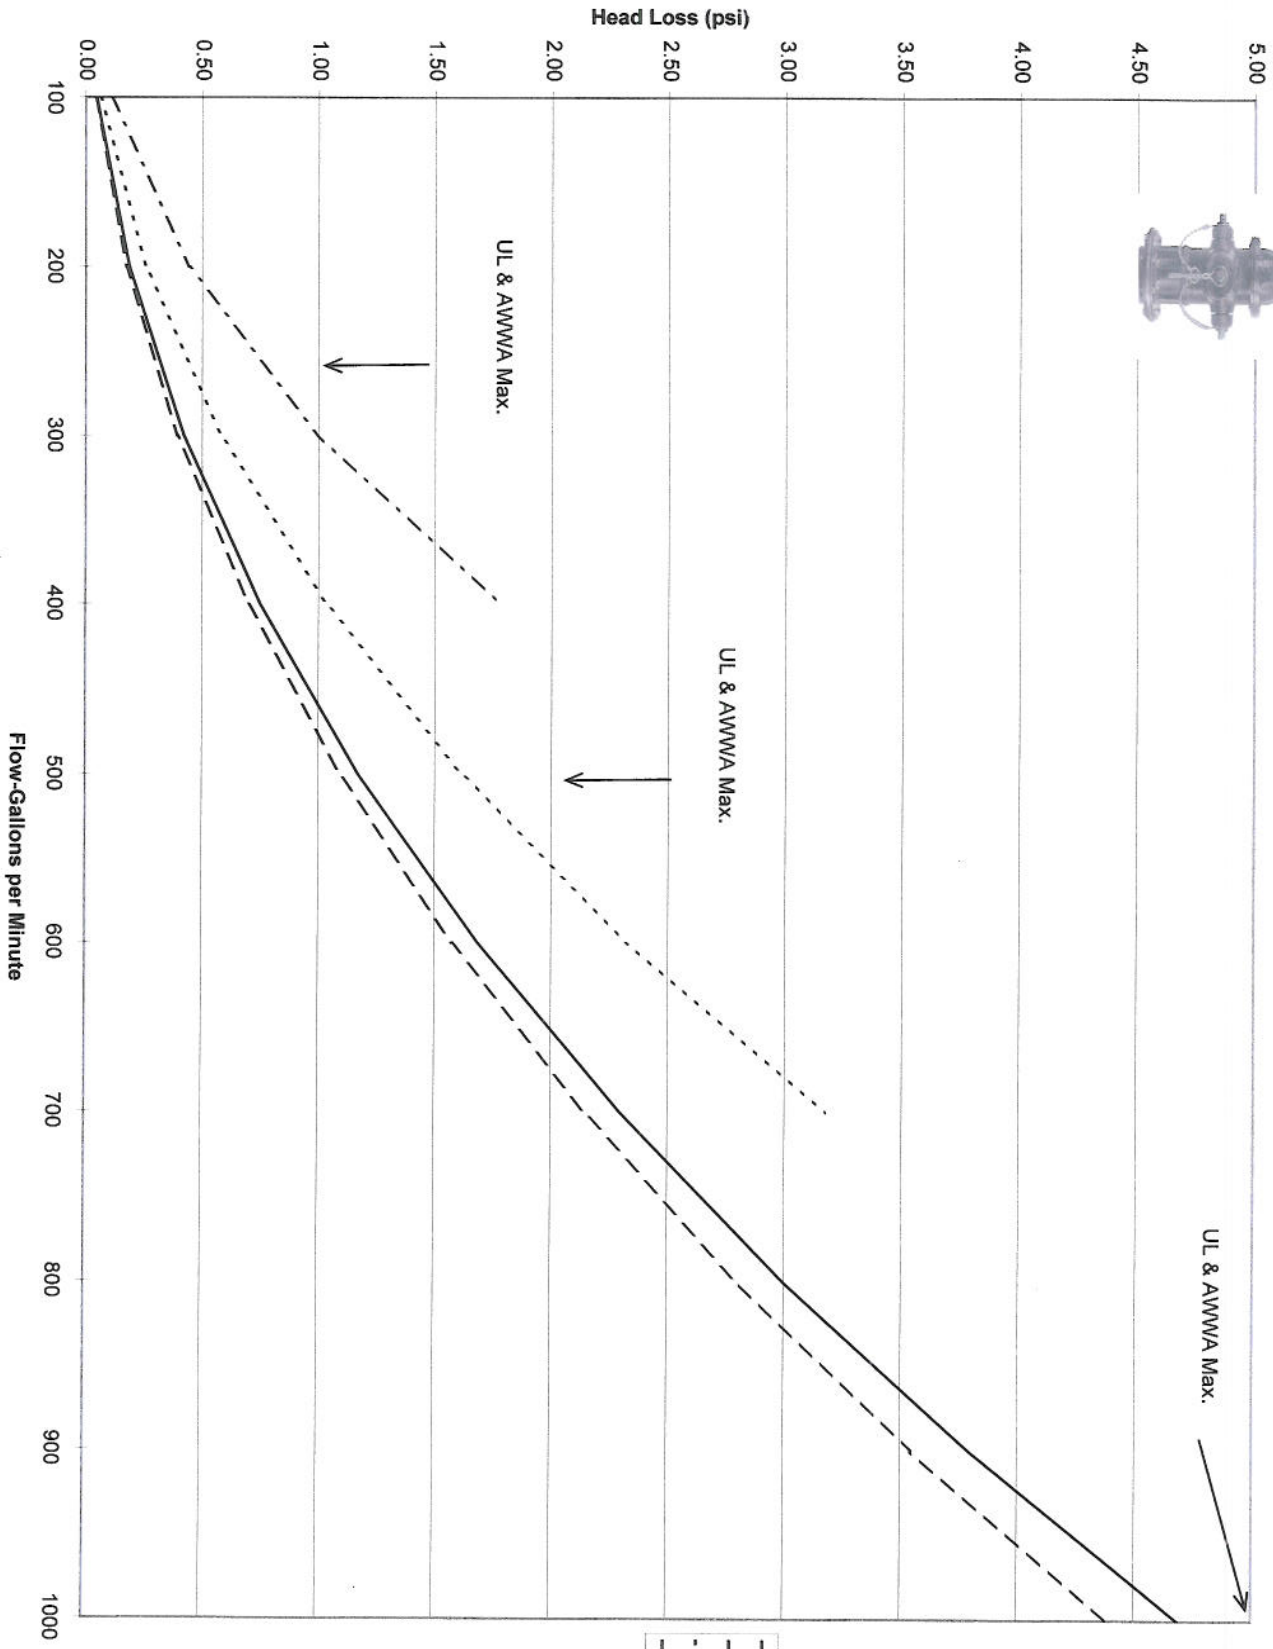

Mueller Super Centurion 250™ - Model 421
4-1/2" Main Valve w/6" MJ Shoe Inlet

- 4" Pumper
- - - 4.5" Pumper
- · · · (2) 2.5" Hose
- · - · (1) 2.5" Hose

**Mueller Super Centurion 250™ - Model 423
5-1/4" Main Valve w/6" MJ Shoe Inlet**