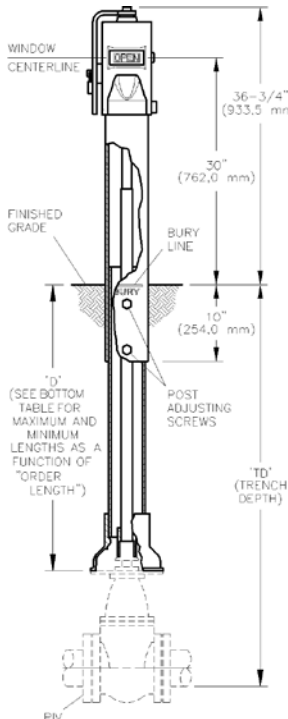

**A-20807**

**A-20807: Adjustable Type Indicator Post**

- UL Listed
- ULC Listed

**PARTS LIST**

Catalog Part No.	Description	Material	Material Standard
P206	SHUT Target	Plastic	Nylon
P209	OPEN Target	Plastic	Nylon
P217	Cotter Pin (short)	Brass	ASTM B21
P218	Coupling	Steel	ASTM A500 GR.B
P219	Cotter Pin (long)	Brass	ASTM B21
P242	Retaining ring	Stainless Steel	AISI 302
P244	Hex Bolt	Steel/zinc plated	ASTM A307 GR.A
P248	Post Head	Cast Iron*	ASTM A126 CL.B
P273	Bell	Cast Iron	ASTM A126 CL.B
P303	Hex Nut	Steel/zinc plated	ASTM A563 GR.A
P304	Operating Nut	Ductile Iron	ASTM A536
P305	Cap	Plastic	Polypropylene
P307	Spring pin	Stainless Steel	AISI 420
P308	Threaded sleeve	Aluminum	Alloy 319
P309	Upper stem	Steel	ASTM A513
P315	Pipe plug - hex socket	Steel	
P317	Window	Plexiglass	
P322	Hex head screw	Steel/zinc plated	ASTM A307 GR.A
P323	Lower Barrel	PVC	DR14 UL Listed
P324	Upper Barrel	Steel	ASTM A53 GR.B
P325	Wrench	Steel	ASTM A35 HRS
P326	Lower Stem	Steel	ASTM A500 GR.B
P329	Socket head set screw	Steel	ANSI B18.3
P350	Coupling Insert	Steel	ASTM A500 GR.B

*\*\* Manufacturers option to change material to Ductile iron ASTM A536*

**NOMINAL TRENCH DEPTHS FOR MUELLER RESILIENT WEDGE POST INDICATOR VALVES**

Valve Size	"ORDER LENGTH" A		"ORDER LENGTH" B		"ORDER LENGTH" C		"ORDER LENGTH" D		"ORDER LENGTH" E		"ORDER LENGTH" F	
	Min.	Max.	Min.	Max.	Min.	Max.	Min.	Max.	Min.	Max.	Min.	Max.
16"	4' - 10"	6' - 8"	6' - 5"	8' - 5"	8' - 2"	10' - 2"	9' - 11"	11' - 11"	11' - 8"	13' - 8"	13' - 5"	15' - 5"
18"	5' - 5"	7' - 3"	7' - 0"	9' - 0"	8' - 9"	10' - 9"	10' - 6"	12' - 6"	12' - 3"	14' - 3"	14' - 0"	16' - 0"
20"	5' - 10"	7' - 8"	7' - 4"	9' - 5"	9' - 1"	11' - 2"	10' - 10"	12' - 11"	12' - 7"	14' - 8"	14' - 4"	16' - 5"
24"	6' - 6"	8' - 4"	8' - 1"	10' - 1"	9' - 10"	11' - 10"	11' - 7"	13' - 7"	13' - 4"	15' - 4"	15' - 1"	17' - 1"