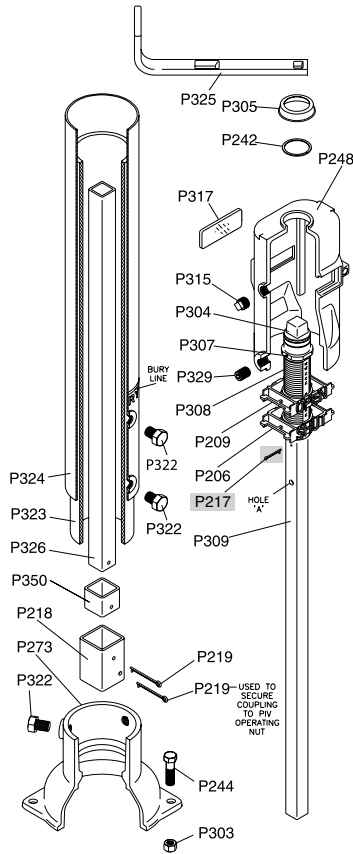

**A-20807**

**A-20807: Adjustable Type Indicator Post**

- UL Listed
- ULC Listed

**PARTS LIST**

Catalog Part No.	Description	Material	Material Standard
P206	SHUT Target	Plastic	Nylon
P209	OPEN Target	Plastic	Nylon
P217	Cotter Pin (short)	Brass	ASTM B21
P218	Coupling	Steel	ASTM A500 GR.B
P219	Cotter Pin (long)	Brass	ASTM B21
P242	Retaining ring	Stainless Steel	AISI 302
P244	Hex Bolt	Steel/zinc plated	ASTM A307 GR.A
P248	Post Head	Cast Iron*	ASTM A126 CL.B
P273	Bell	Cast Iron	ASTM A126 CL.B
P303	Hex Nut	Steel/zinc plated	ASTM A563 GR.A
P304	Operating Nut	Ductile Iron	ASTM A536
P305	Cap	Plastic	Polypropylene
P307	Spring pin	Stainless Steel	AISI 420
P308	Threaded sleeve	Aluminum	Alloy 319
P309	Upper stem	Steel	ASTM A513
P315	Pipe plug - hex socket	Steel	
P317	Window	Plexiglass	
P322	Hex head screw	Steel/zinc plated	ASTM A307 GR.A
P323	Lower Barrel	PVC	DR14 UL Listed
P324	Upper Barrel	Steel	ASTM A53 GR.B
P325	Wrench	Steel	ASTM A35 HRS
P326	Lower Stem	Steel	ASTM A500 GR.B
P329	Socket head set screw	Steel	ANSI B18.3
P350	Coupling Insert	Steel	ASTM A500 GR.B

*\*\* Manufacturers option to change material to Ductile iron ASTM A536*

**NOMINAL TRENCH DEPTHS FOR MUELLER RESILIENT WEDGE POST INDICATOR VALVES**

Valve Size	"ORDER LENGTH" A		"ORDER LENGTH" B		"ORDER LENGTH" C		"ORDER LENGTH" D		"ORDER LENGTH" E		"ORDER LENGTH" F	
	Min.	Max.	Min.	Max.	Min.	Max.	Min.	Max.	Min.	Max.	Min.	Max.
16"	4' - 10"	6' - 8"	6' - 5"	8' - 5"	8' - 2"	10' - 2"	9' - 11"	11' - 11"	11' - 8"	13' - 8"	13' - 5"	15' - 5"
18"	5' - 5"	7' - 3"	7' - 0"	9' - 0"	8' - 9"	10' - 9"	10' - 6"	12' - 6"	12' - 3"	14' - 3"	14' - 0"	16' - 0"
20"	5' - 10"	7' - 8"	7' - 4"	9' - 5"	9' - 1"	11' - 2"	10' - 10"	12' - 11"	12' - 7"	14' - 8"	14' - 4"	16' - 5"
24"	6' - 6"	8' - 4"	8' - 1"	10' - 1"	9' - 10"	11' - 10"	11' - 7"	13' - 7"	13' - 4"	15' - 4"	15' - 1"	17' - 1"