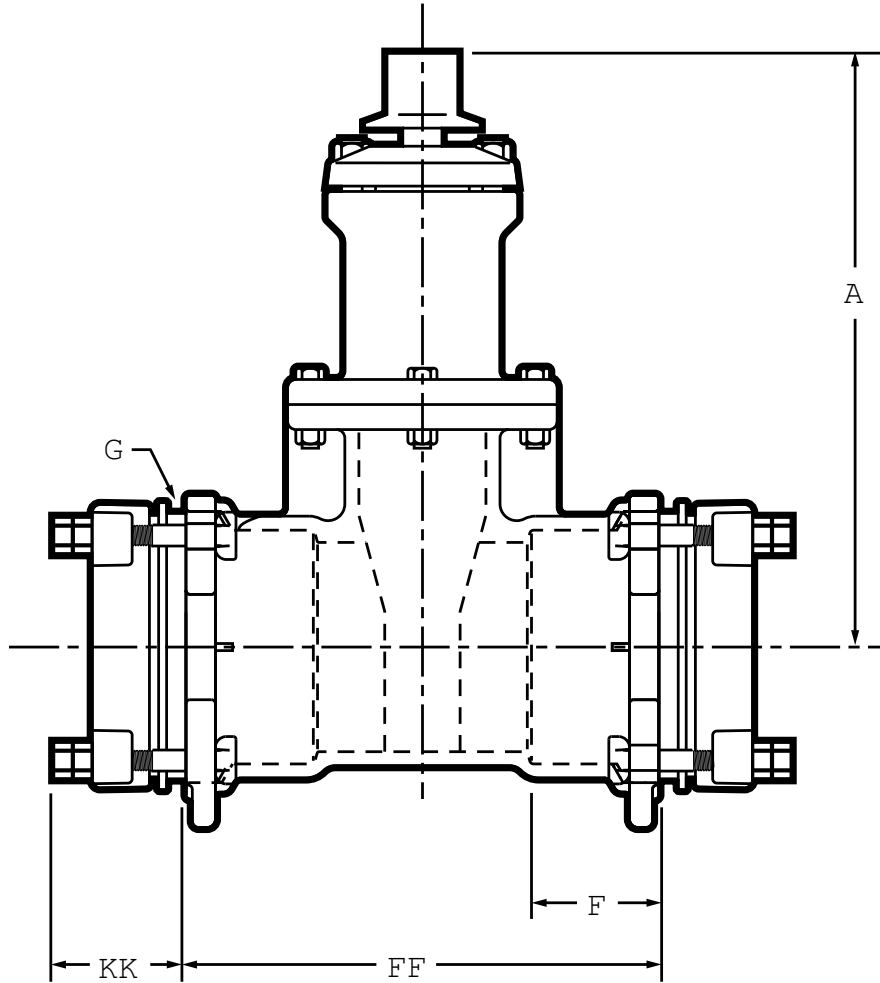

**4" - 12" A-2361 RESILIENT WEDGE GATE
VALVES WITH AQUA-GRIP® x AQUA-GRIP ENDS**

10.27

Shaded area indicates change Rev. 4-14

Dimensions

Dimension	Nominal Size				
	4"	6"	8"	10"	12"
A	14.19	18.00	21.50	25.50	28.62
FF	12.68	15.12	16.94	18.06	18.90
G (number and size of holes for Aqua-Grip)	4--.88	4--.88	6--.88	8--.88	8--.88
F	3.70	3.70	3.70	3.75	3.75
KK	2.75	3.75	3.75	3.75	3.75
Turns to open	14	20.5	26.5	33.0	38.5
Weight*	113	168	277	385	516

*All dimensions are in inches. All weights are in approximate pounds.