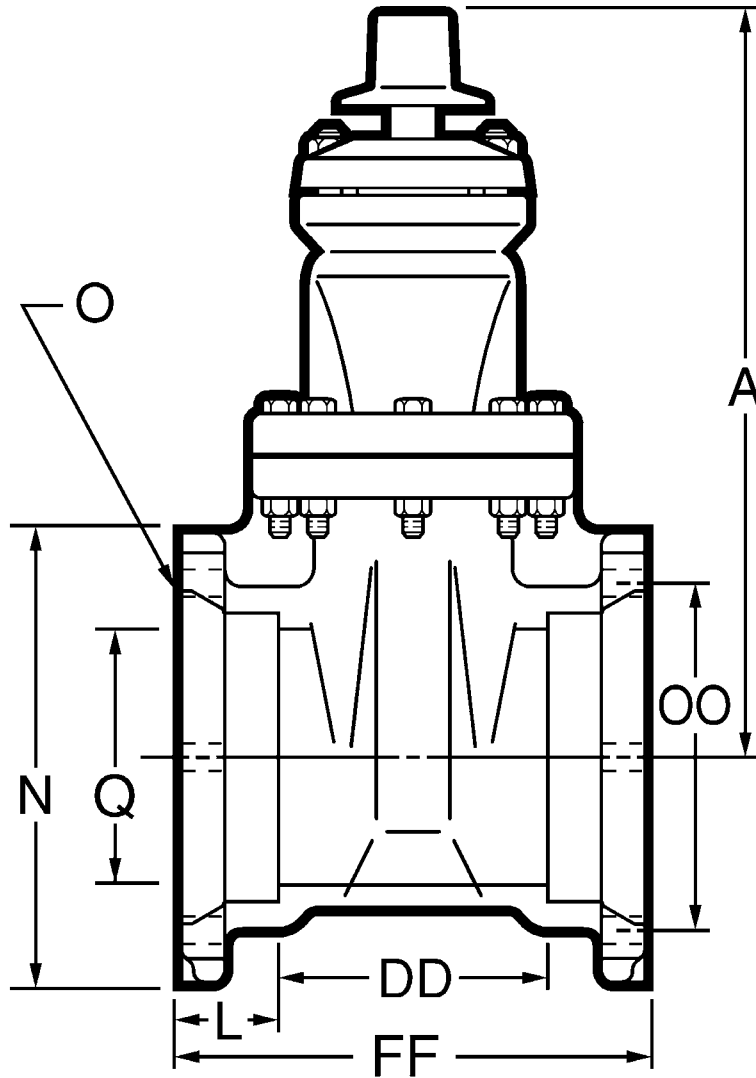

**3" - 12" A-2362 RESILIENT WEDGE
GATE VALVES - M.J. x M.J.**

10.31

Shaded area indicates change Rev. 5-15

Dimensions

Dimension	Nominal Size					
	3"	4"	6"	8"	10"	12"
A	12.38	14.9	18.00	21.50	25.50	28.62
FF	9.62	10.00	11.60	12.68	14.88	15
L	2.50	2.50	2.50	2.50	2.50	2.50
N	7.50	9.12	11.12	13.37	15.62	17.88
O (number and size of holes)	4--.88	4--.88	6--.88	6--.88	8--.88	8--.88
DD	4.62	5.00	6.60	7.68	9.88	10
Q	3.30	4.30	6.30	8.30	10.30	12.30
OO (bolt circle diameter)	6.19	7.50	9.50	11.75	14.00	16.25
Turns to open	11	14	20.5	26.5	33.0	38.5
Weight*	83	120	186	280	405	540

*All dimensions are in inches. All weights include accessories are in pounds and are approximate.