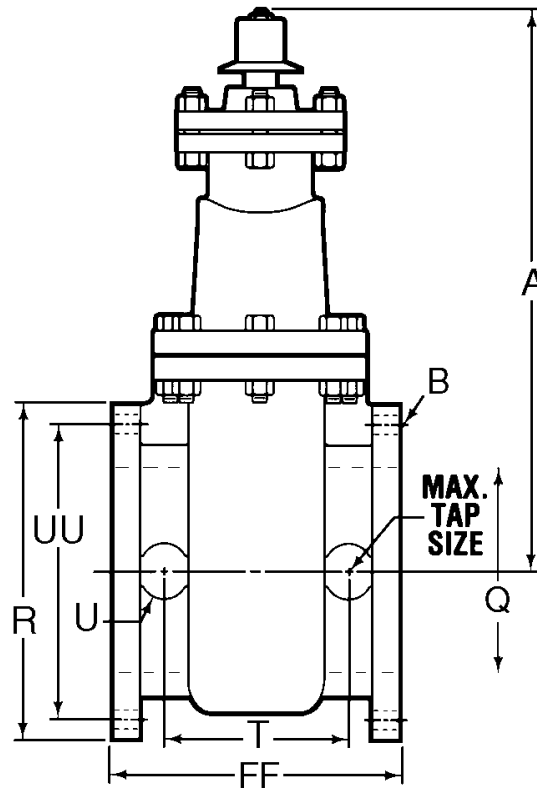

# 14" - 36" DOUBLE-DISC NRS GATE VALVES - FL. x FL.

## Dimensions

Dimension*	Nominal Size						
	14"	16"	18"	20"	24"	30"	36"
A	34.12	39.00	43.00	47.50	55.75	66.50	**
Q (bore)	14.00	16.00	18.00	20.00	24.00	30.00	36.00
FF	15.00	20.25	22.00	22.25	25.50	28.75	32.00
R	21.00	23.50	25.00	27.50	32.00	38.75	46.00
T	9.00	N/A	N/A	N/A	N/A	N/A	N/A
U	3.00	N/A	N/A	N/A	N/A	N/A	N/A
UU (bolt circle diameter)	18.75	21.25	22.75	25.00	29.50	36.00	42.75
B (number and size of holes)	12-1-1/8	16--1-1/8	16--1-1/4	20--1-1/4	20--1-3/8	28--1-3/8	32--1-5/8
Maximum tap size	2	N/A	N/A	N/A	N/A	N/A	N/A
Turns to open	46	53	59	65	77	65	78
Weight*	747	1156	1439	1775	2943	5189	8061

\*All dimensions are in inches. All weights are in pounds and are approximate.

\*\*36" valves sold only with gear operators, dimension depends on style of operator selected. Contact Customer Service for Dimension.