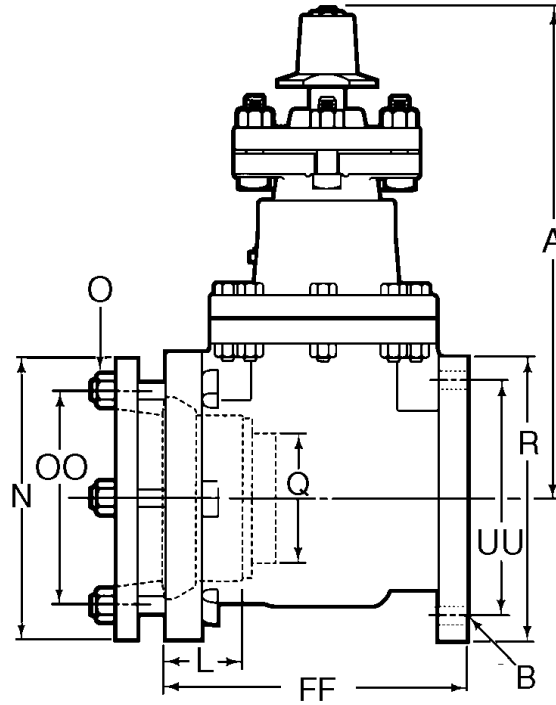

**30" & 36" DOUBLE-DISC NRS  
GATE VALVES - STANDARD FL. x M.J.**

**10.47**

Shaded area indicates change Rev. 4-14

**Dimensions**

Dimension	Nominal Size	
	30"	36"
A	66.50	**
L	4.00	4.00
N	39.12	46.00
OO (bolt circle diameter)	36.88	43.75
Q (bore)	30.00	36.00
R	38.75	46.00
UU	36.00	42.75
XX	24.38	27.50
FF	28.38	31.50
B (number and size of holes for FL)	28--1-3/8	32--1-5/8
O (number and size of holes for MJ)	20--1-1/8	24--1-1/8
Turns to open	65	78
Weight*	5100	8300

\*All dimensions are in inches. All weights are in pounds and are approximate.

\*\*36" valves sold only with gear operators, dimension depends on style of operator selected. Contact Customer Service for Dimension.