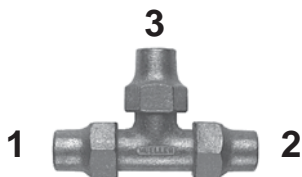

Service tee
 MUELLER 110 Conductive
 Compression Connection for
 IPS* PE tubing-**all ends**

3/4"

E-15444N

Service tee
 MUELLER Pack Joint
 Connection for IPS PE*
 tubing-**all ends**

3/4"

H-15385N

Service tee
 M.I.P. thread x M.I.P. thread x
 MUELLER 110 Conductive
 Compression Connection for
 CTS O.D.* tubing

3/4"	1"	1"x1"x3/4"
------	----	------------

P-15385N

Service tee
 M.I.P. thread x M.I.P. thread x
 MUELLER Pack Joint
 Connection for CTS O.D.* tub

3/4"	3/4"x3/4"x1"	1"
------	--------------	----

H-15392N

Service tee
 F.I.P. thread x F.I.P. thread x
 MUELLER 110 Conductive

3/4"	1"
------	----

P-15393N

Service tee
 F.I.P. thread x F.I.P. thread x
 MUELLER Pack Joint
 Connection for CTS
 O.D.*tubing

3/4"	1" ‡
------	------

Service tee sizing - sizes of ends are listed in the order shown above - when all three end sizes are the same, only one size is listed.

‡Requires minimum ordering quantity. Contact MUELLER Customer Service Center for minimum ordering requirements and availability.
 * See page 6.29 for tubing that can be used with this connection.