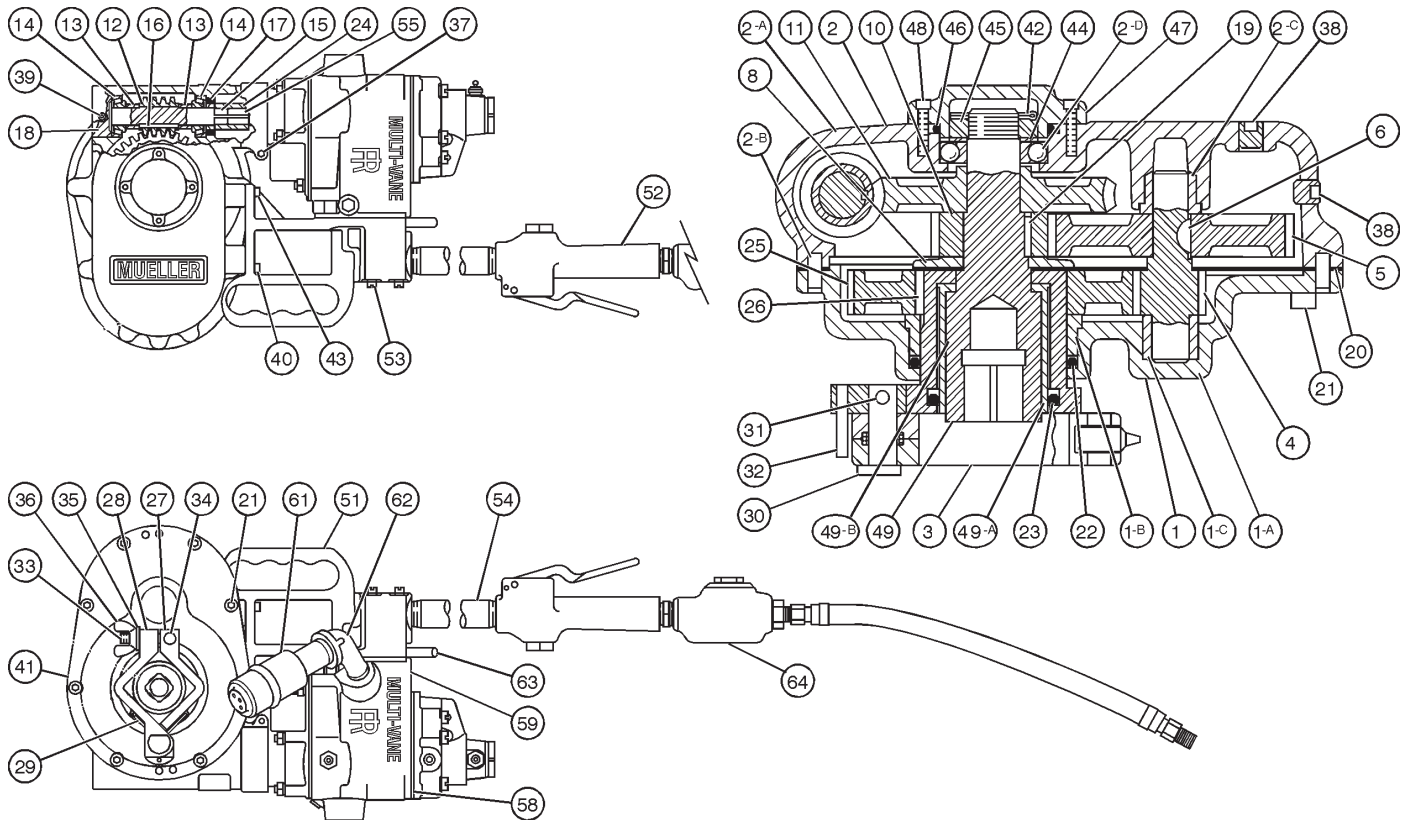

H-604 AIR POWER OPERATOR REPAIR PARTS (MODEL #4)

Mueller Co.

1.27

Shaded area indicates change Rev. 8-04

NOTE: These illustrations are for parts identification only. DO NOT use these illustrations for assembly or disassembly of machine. MUELLER CO. offers a machine repair service. Contact MUELLER® Customer Service Center for details.

**TO ORDER SPECIFY QUANTITY, PART NUMBER AND PART NAME
(include catalog number and model number of power operator).**

Item No.	Part Number	Part Name	Item No.	Part Number	Part Name	Item No.	Part Number	Part Name
1	83990	Cover sub assembly	20	501391	Body gasket	44	501401	Flat washer
1-a	501383	Cover	21	305105	Cap screws-socket head-8	45	501397	Drive shaft nut
1-b	501385	Drive shaft feed yoke bearing	22	40855	Feed yoke drive shaft seal	46	45374	O-ring
1-c	501384	Pinion shaft cover bearing	23	302846	Drive shaft seal	47	501396	Cover cap
2	83989	Body, sub assembly	24	501989	Coupler	48	301149	Cover cap screws-socket hd.-4
2-a	501380	Body	25	40849	Feed tube gear	49	89784	Drive shaft sub
2-b	501986	Alignment pins —2	26	305539	Key	49-a	501387	Drive shaft bearing
2-c	501381	Pinion shaft body bearing	27	501407	Driver arm—left	49-b	505372	Drive shaft
2-d	501382	Drive shaft bearing	28	501408	Driver arm—right	50	502571	See note 1
3	83987	Drive shaft feed yoke assemb.	29	501393	Spring, driver arm	51	502572	Ing-R adapter handle
4	40850	Pinion gear & shaft	30	501400	Hinge shaft	52	502573	Ing-R throttle valve body
5	40852	Large shaft gear	31	501144	Hinge shaft pin (Rollpin)	53	505081	Motor mfg. screws — 4
6	98223	Woodruff key	32	500702	Stop pin (Rollpin)	54	505294	Throttle connector
8	501402	Washer	33	501415	Eye bolt	55	501261	Spindle
10	40851	Boring bar gear	34	501412	Eye bolt shaft (Rollpin)	56	505383	Vanes — 5 (not shown)
*11	505373	Worm wheel	35	501394	Washer-wing nut	57	505384	Cylinder (not shown)
12	501403	Worm	36	94341	Wing nut	58	506723	Backhead gasket
13	501395	Spacers —2	37	92741	Motor clamp socket cap screw	59	507196	Motor housing
14	501406	Worm shaft bearings —2	38	41435	Oil level plugs-allen-2	61	311322	Muffler
15	501404	Worm shaft	39	97763	Plug-lock allen set screw	62	311321	Street elbow
16	305537	Worm shaft key	40	307609	Motor holding cap screws-4	63	VSM-620	Air motor reversing lever
17	501416	Worm shaft oil seal	41	505457	Name plate	64	311816	Constant feed oiler assembly
18	501398	Thrust plug	42	90377	Cotter pin			
19	305535	Square key	43	301150	Motor handle cap screws-2			

NOTE: 1 INGERSOLL-RAND 22-K Special Air Motor.