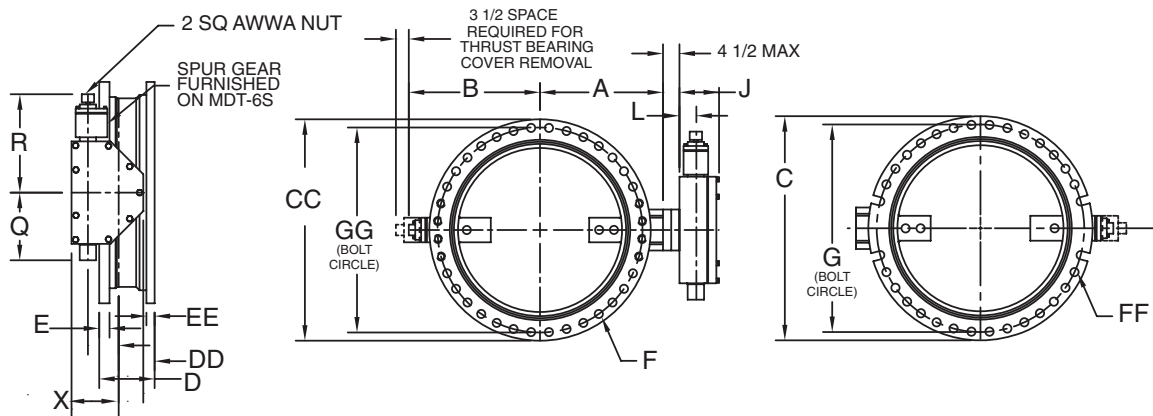

MUELLER® LINESEAL XPII™ BUTTERFLY VALVES (CLASS 250B) 6"-36" - FL x M.J. ENDS

Dimensions - for Lineseal XPII Valves - Flange Ends x Mechanical Joint Ends 6"-20" Sizes.

CAUTION
 When using 10" and 12" MJ End Valves on Class 200 C900 PVC Pipe, consult installation instructions supplied with valve for specific installation procedures.

Dimensions - for Lineseal XPII Valves - Flange Ends x Mechanical Joint Ends 24"-36" Sizes.

NOTES: These dimensions are correct at time of publication but are not to be construed as certified drawings. Certified drawings are available upon request.