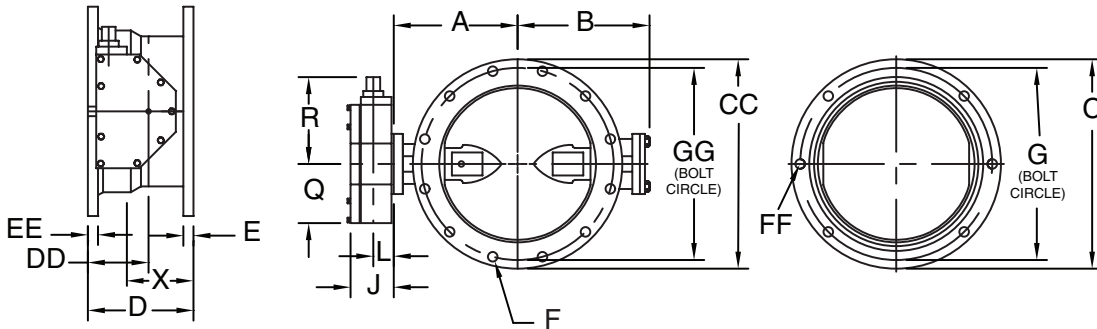

MUELLER® LINESEAL XPII™ BUTTERFLY VALVES (CLASS 250B) 6"-36" - FL x M.J. ENDS

Dimensions - for Lineseal XPII Valves - Flange Ends x Mechanical Joint Ends 6"-20" Sizes.

CAUTION
 When using 10" and 12" MJ End Valves on Class 200 C900 PVC Pipe, consult installation instructions supplied with valve for specific installation procedures.

Dimensions - for Lineseal XPII Valves - Flange Ends x Mechanical Joint Ends 24"-36" Sizes.

NOTES: These dimensions are correct at time of publication but are not to be construed as certified drawings. Certified drawings are available upon request.