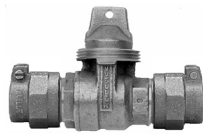

MUELLER® 300™ BALL CURB VALVES WITH PACK JOINT CONNECTION

P-25209

MUELLER 300 Ball Curb Valve
 MUELLER Pack Joint Connection for
 CTS O.D.* tubing - **both ends.**
 Quarter turn check - this valve may be
 ordered with 360° turn option by adding
 -3 to end of catalog number
 (P-25209-3)

3/4" R	3/4"	1" R	1"	1-1/2"	2"
--------	------	------	----	--------	----

P-25122

MUELLER 300 Ball Curb Valve
Inlet: MUELLER Pack Joint
 Connection for CTS O.D.* tubing
Outlet: M.I.P. thread
 Quarter turn check-this valve may be
 ordered with 360° turn option by adding -3
 to end of catalog number (P-25122-3)

3/4" R	3/4"	1" R	1"	1-1/2"	2"
--------	------	------	----	--------	----

P-25155

MUELLER 300 Ball Curb Valve
 MUELLER Pack Joint Connection for
 CTS O.D.* tubing- **both ends**
 Quarter turn check and Minneapolis top
 thread - this valve may be ordered with
 360° turn option by adding -3 to end of
 (P-25155-3)

1"***	1-1/2"	2"
-------	--------	----

P-25172

MUELLER 300 Ball Curb Valve
Inlet: MUELLER Pack Joint
 Connection for CTS O.D.* tubing
Outlet: F.I.P. thread
 Quarter turn check-this valve may be
 ordered with 360° turn option by adding -3 to
 end of catalog number
 (P-25172-3)