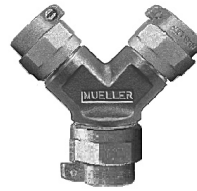

"Y" BRANCH CONNECTIONS

H-15343

Two branch-short body
***Inlets:** MUELLER 110® Conductive Compression Connection for CTS O.D.** tubing
***Outlet:** MUELLER 110 Conductive Compression Connection for CTS O.D.** tubing

| | | |
|---------|-----------|-------|
| 3/4"x1" | 1"x1-1/2" | 1"x2" |
|---------|-----------|-------|

P-15343

Two branch-short body
***Inlets:** MUELLER® Pack Joint Connection for CTS O.D.** tubing
***Outlet:** MUELLER Pack Joint Connection for CTS O.D.** tubing

| | |
|---------|-----------|
| 3/4"x1" | 1"x1-1/2" |
|---------|-----------|

H-15347

Two branch-short body
***Inlets:** MUELLER 110® Conductive Compression Connection for CTS O.D.** tubing
***Outlet:** M.I.P. thread

| | | | |
|---------|----|-----------|-------|
| 3/4"x1" | 1" | 1"x1-1/2" | 1"x2" |
|---------|----|-----------|-------|

H-15340

Two branch
***Inlets:** Copper flare nut
***Outlet:** Copper flare nut
 Three branch