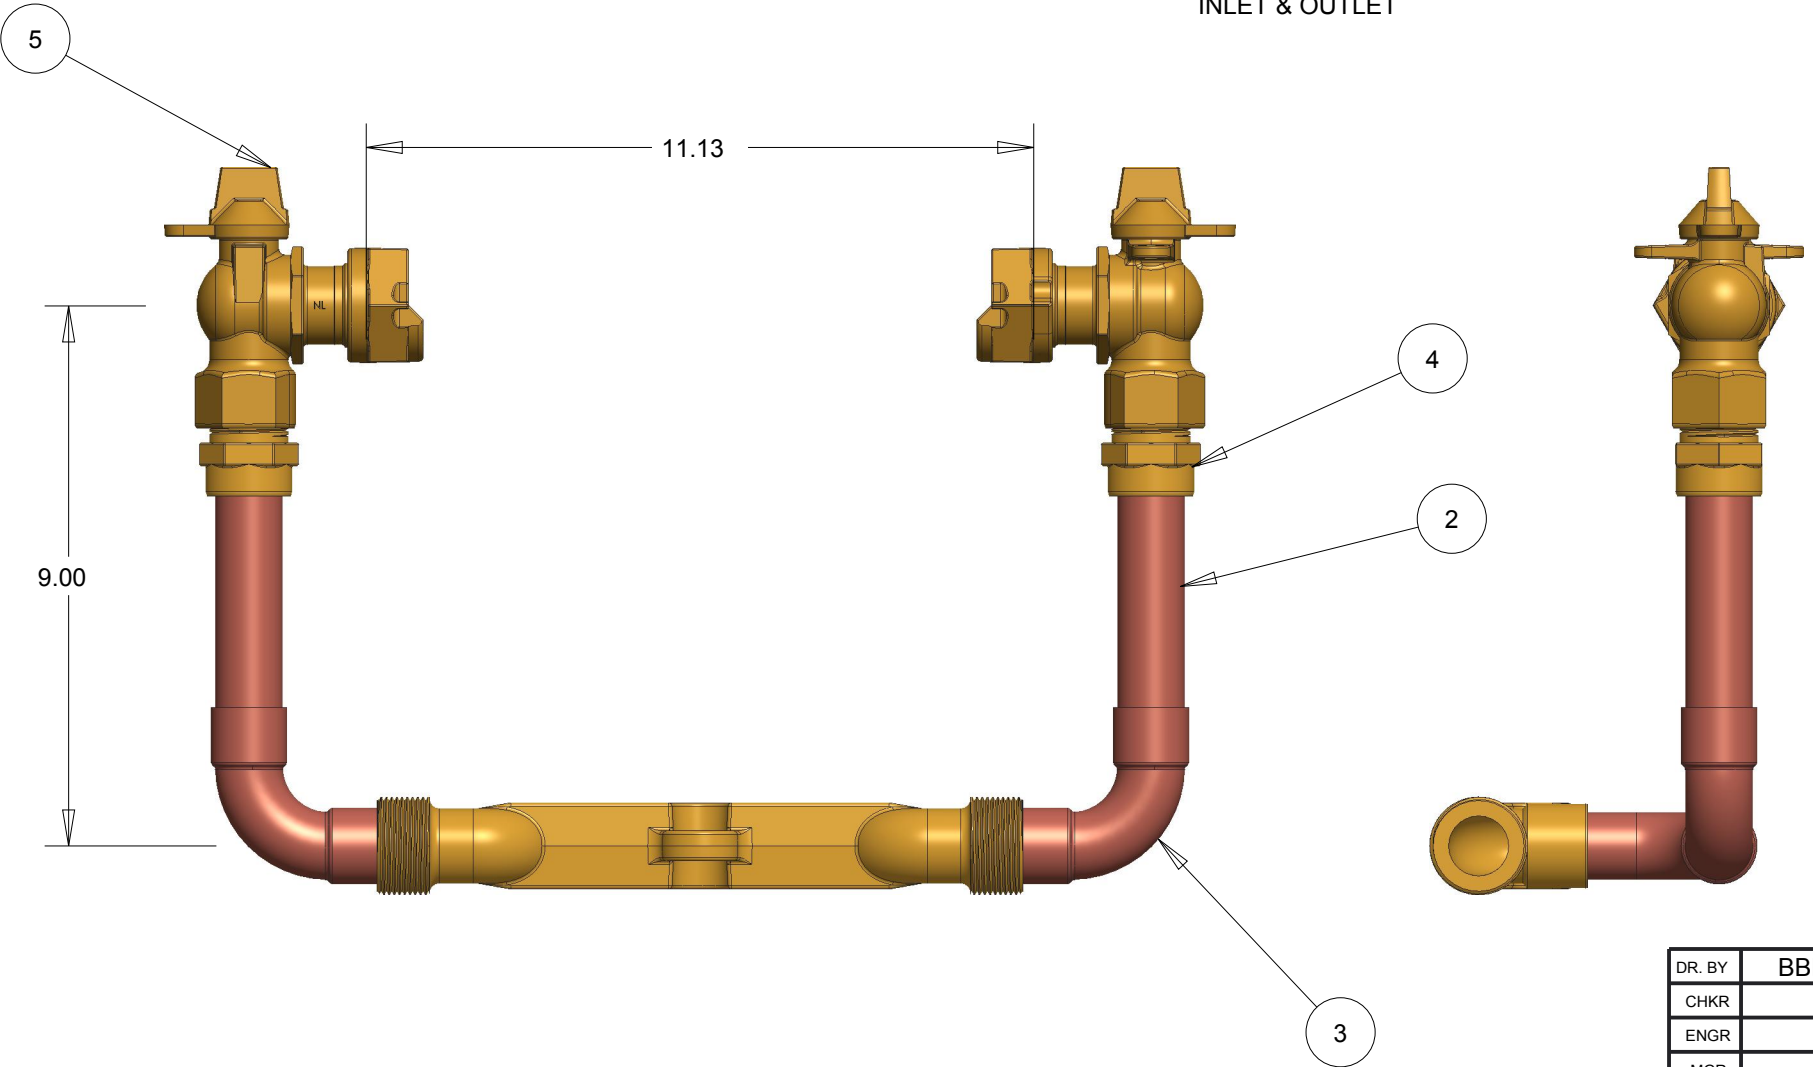

ITEM NO	PART NUMBER	QTY	DESCRIPTION
1	525353	2	1" COPPER BENT ELBOW
2	548805	2	1" COPPER TUBING
3	548806	2	90 DEG COPPER SOLDER ELBOW
4	074955E	2	1" SPUD
5	330B24265R	2	1" REDUCED PORT BALL VALVE
6	532221E	1	1" HORIZONTAL METER BAR WITH BRACING EYE *LLB*

OPTION CODE: 04  
\* BALL VALVE INLET & OUTLET

DR. BY	BBF	1/3/18	UNLESS OTHERWISE NOTED		THIRD ANGLE PROJECTION	C.B. NO.
CHKR			BREAK CAST CORNER(S)---			
ENGR			BREAK MACH CORNER(S)---			PURCH.
MGR			TOLERANCES		REF. NO.	PATT. NO.
MFG			UNLESS OTHERWISE NOTED		SCALE	
TOOL			LINEAR	ANGULAR	NONE	
FDRY			±	±		STK. NO.

MAT'L:		DESCR.	1" COPPER METER SETTER 9" RISER HEIGHT LOW LEAD BRASS	NUMBER	388B2446-R--04N
--------	--	--------	---	--------	-----------------

388B2446-R--04N