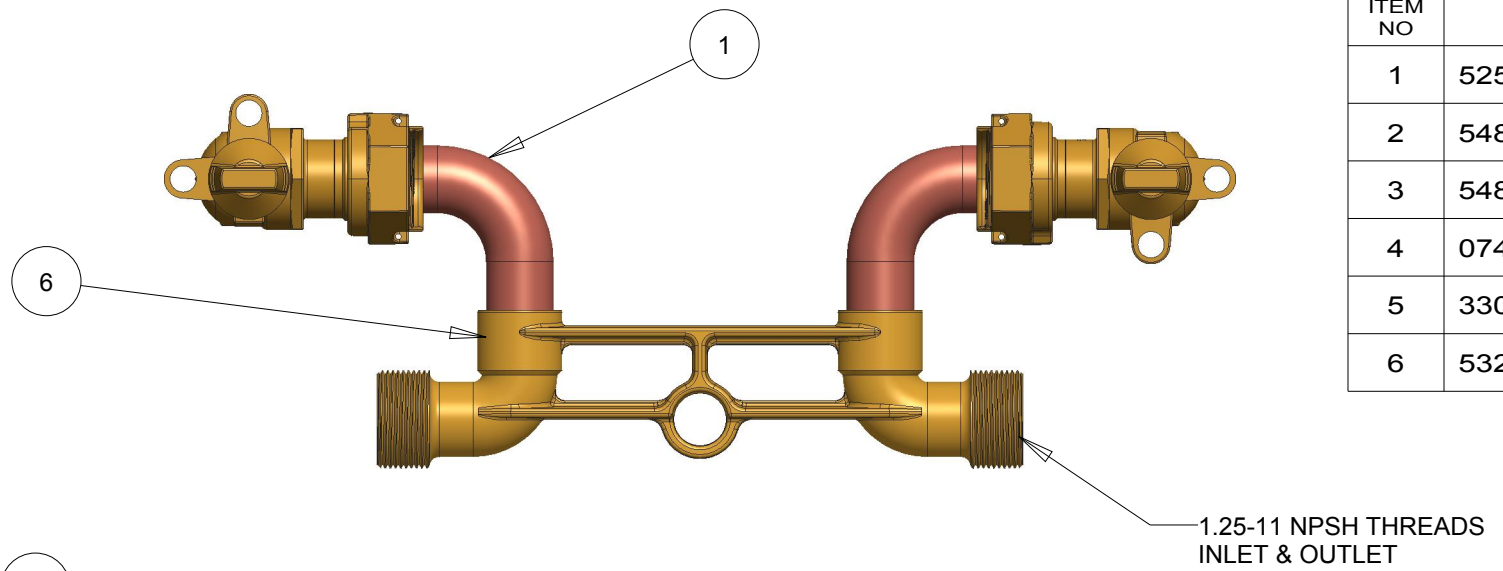

ITEM NO	PART NUMBER	QTY	DESCRIPTION
1	525353	2	1" COPPER BENT ELBOW
2	548805	2	1" COPPER TUBING
3	548806	2	90 DEG COPPER SOLDER ELBOW
4	074955E	2	1" SPUD
5	330B24265R	2	1" REDUCED PORT BALL VALVE
6	532221E	1	1" HORIZONTAL METER BAR WITH BRACING EYE *LLB*

OPTION CODE: 04  
\* BALL VALVE INLET & OUTLET

DR. BY	BBF	1/3/18	UNLESS OTHERWISE NOTED		THIRD ANGLE PROJECTION	C.B. NO.
CHKR			BREAK CAST CORNER(S)---			
ENGR			BREAK MACH CORNER(S)---			PURCH.
MGR			TOLERANCES		REF. NO.	PATT. NO.
MFG			UNLESS OTHERWISE NOTED		SCALE	
TOOL			LINEAR	ANGULAR	NONE	
FDRY			±	±		STK. NO.

MAT'L:		DESCR.	1" COPPER METER SETTER 9" RISER HEIGHT LOW LEAD BRASS	NUMBER	388B2446-R--04N
--------	--	--------	---	--------	-----------------

388B2446-R--04N