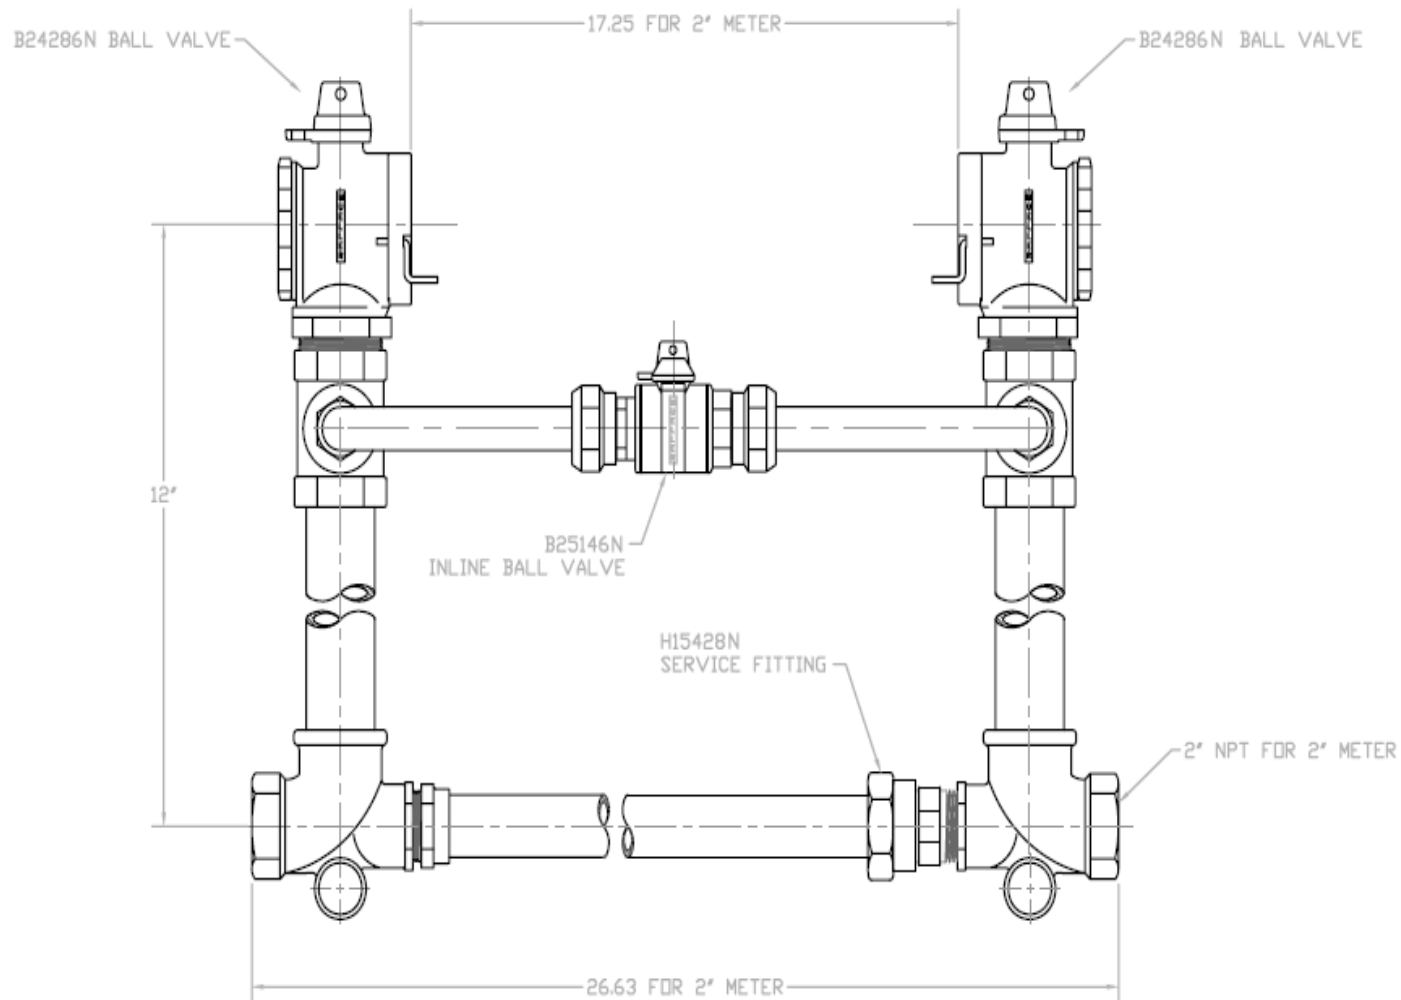

105B2423-00N

DRFT'R	JCJ	4-25-11	THIRD ANGLE PROJECTION	REF. NO.	SCALE
CHK'R					NTS
E.O. NUMBER				STOCK No.	
			DESCR.	REV.	NUMBER
			COPPER METER YOKE W/ HORIZONTAL INLET & OUTLET AND BYPASS Low Lead		105B2423-00N
				SHEET 1 OF 1	

ECD: 1562304

REV.	DESCRIPTION	REF.	DRFT'R	CHK'R	APP	DATE