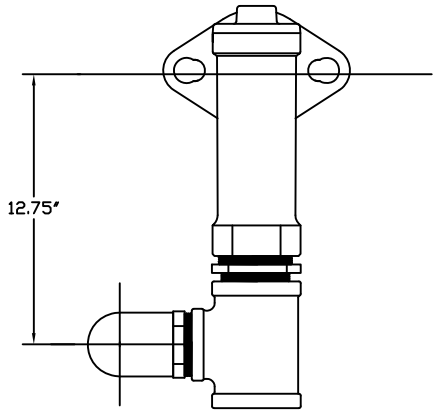

B24286N BALL VALVE
LOW LEAD BRASS

17.25'

H14460N ASSE CHECK VALVE
LOW LEAD BRASS

547693E
DUAL CHECK VALVE
LOW LEAD BRASS

HEX BUSHING
LOW LEAD BRASS

12.75'

27'

B20200N
INLINE BALL VALVE
LOW LEAD BRASS

1-1/2" BY-PASS
LOW LEAD BRASS

2" BRASS RISER
LOW LEAD BRASS

2" NPT FOR 2" METER
LOW LEAD BRASS

1" TIE BAR
LOW LEAD BRASS

109B2423--2-39N

DRFTR	BBF	1/5/16	THIRD ANGLE PROJECTION	REF. NO.	SCALE
CHK'R					NTS
E.O. NUMBER				STOCK No.	
			DESCR. LOW LEAD YDKE WITH HIGH BYPASS AND INLINE BALL VALVE ON OUTLET RISER	REV.	NUMBER
					109B2423--2-39N
				SHEET 1 OF 1	