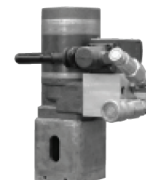

*Mounts directly to boring bar. Designed to cut up to DR9 PEP. Wall thickness is 1.125 Max.

Adapter

Complete

End Connection	3"*	4"	6"	8"	10"	12"
MJ*	83367	682589	682590	682591	682592	682593
AquaGrip*	-	682352	682353	682354	682383	682384
Flange (Adapter Only)	89433	89434	89435	89436	89437	89438

*Aluminum with 2" Chip Flushing Boss. 3" is cast iron.

MJ

Flange

AquaGrip®

Power Operators

Power Operators	Part Number
Air	H-605
Hydraulic	H-705

H-605

H-705