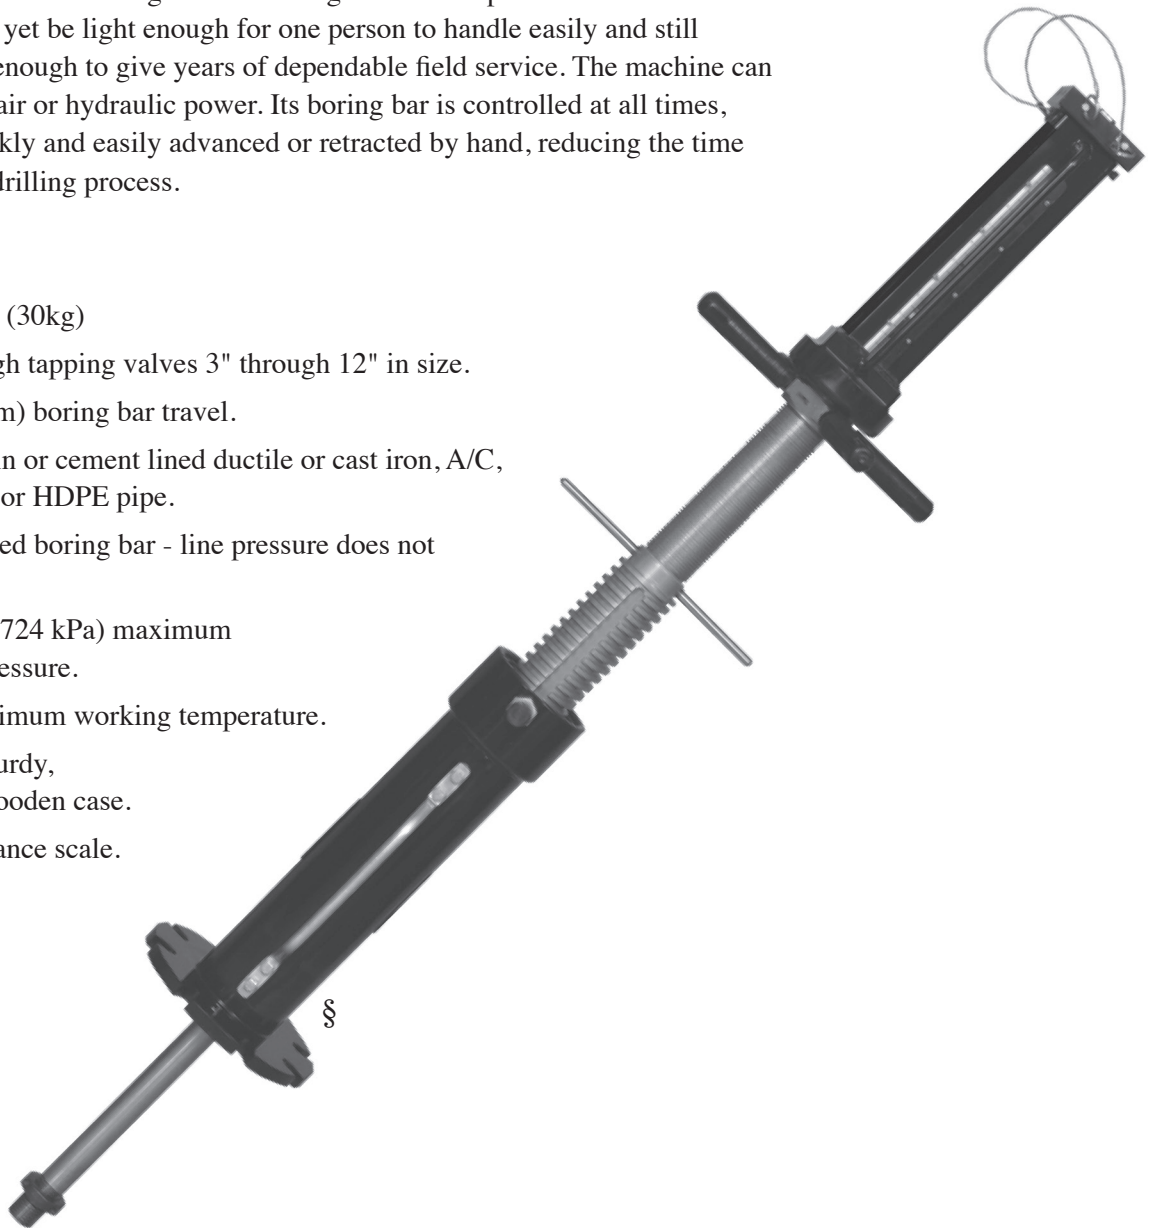

MUELLER® MEGA-LITE® Drilling Machine

Lightweight, Economical, Easy to Use

The Mega-Lite Drilling Machine design has been optimized to drill mains quickly, yet be light enough for one person to handle easily and still rugged enough to give years of dependable field service. The machine can be operated by air or hydraulic power. Its boring bar is controlled at all times, and can be quickly and easily advanced or retracted by hand, reducing the time needed for the drilling process.

Features:

- Just 65 lbs. (30kg)
- Cuts through tapping valves 3" through 12" in size.
- 25" (635mm) boring bar travel.
- Use on plain or cement lined ductile or cast iron, A/C, steel, PVC or HDPE pipe.
- O-ring sealed boring bar - line pressure does not enter case.
- 250 psig (1724 kPa) maximum working pressure.
- 125°F maximum working temperature.
- Includes sturdy, reusable wooden case.
- Travel distance scale.