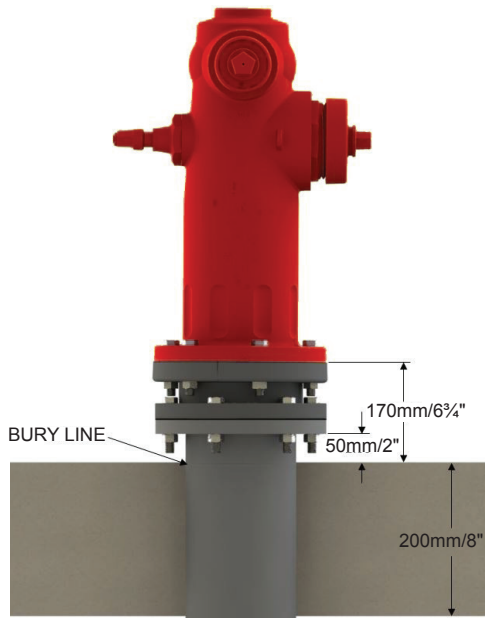

JONES[®]

a **MUELLER** brand

J6000 SERIES BREAK CHECK

Industry-Leading Infrastructure Protection

MUELLER

J6000 SERIES BREAK CHECK

Industry-Leading Infrastructure Protection

Designed for ease of installation and superior infrastructure protection, the Jones J6000 Break Check provides “install and forget” passive protection. When struck by a vehicle, the J6000 closes automatically minimising property damage and water loss. The J6000 emits a mist of water providing notification an accident has occurred.

- ▶ 24barg/350psig rated
- ▶ AWWA C550 compliant
- ▶ All Ductile Iron and Stainless Steel construction
- ▶ No orifices in Body, avoiding leak paths
- ▶ 360° Hydrant Rotation
- ▶ Back in service quickly after impact
- ▶ 95mm/3¾" Tall
- ▶ Weighs less than 13.5Kg/30lb.