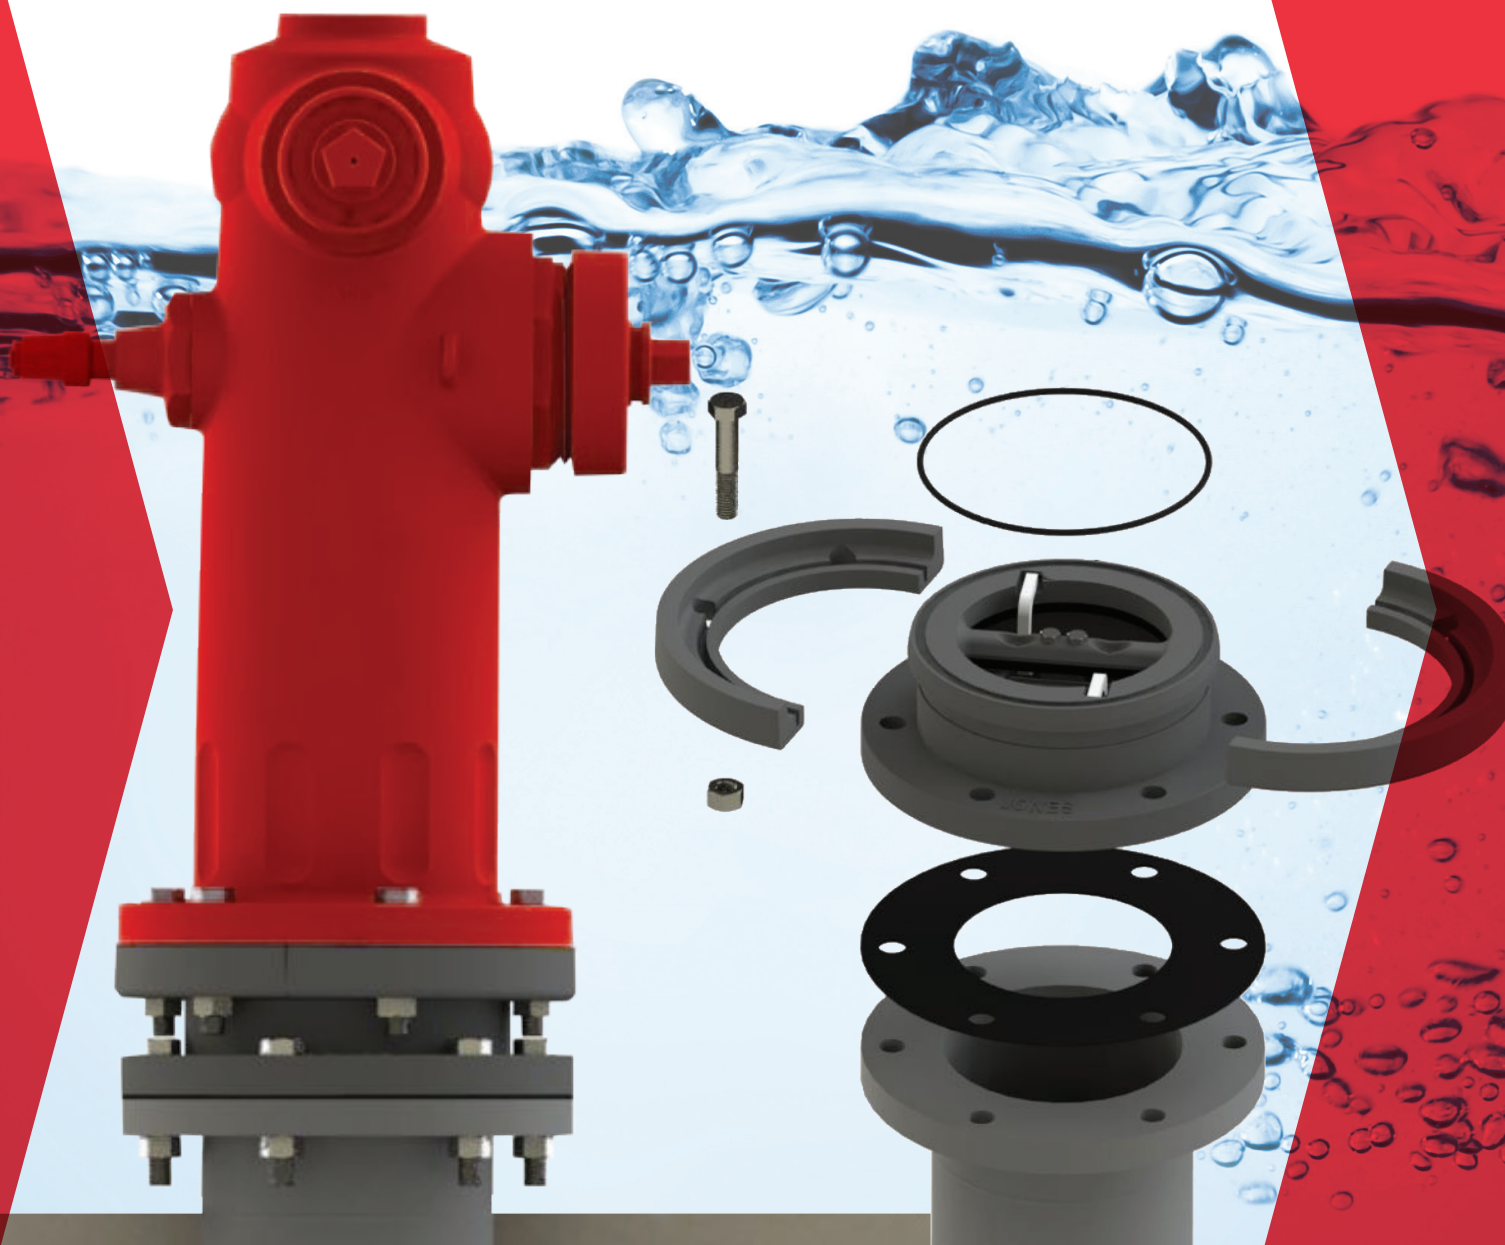

JONES[®]

a **MUELLER** brand

J6000 SERIES BREAK CHECK

Industry-Leading Infrastructure Protection

MUELLER

J6000 SERIES BREAK CHECK

Industry-Leading Infrastructure Protection

Designed for ease of installation and superior infrastructure protection, the Jones J6000 Break Check provides “install and forget” passive protection. When struck by a vehicle, the J6000 closes automatically minimising property damage and water loss. The J6000 emits a mist of water providing notification an accident has occurred.

- ▶ 24barg/350psig rated
- ▶ AWWA C550 compliant
- ▶ All Ductile Iron and Stainless Steel construction
- ▶ No orifices in Body, avoiding leak paths
- ▶ 360° Hydrant Rotation
- ▶ Back in service quickly after impact
- ▶ 95mm/3¾" Tall
- ▶ Weighs less than 13.5Kg/30lb.