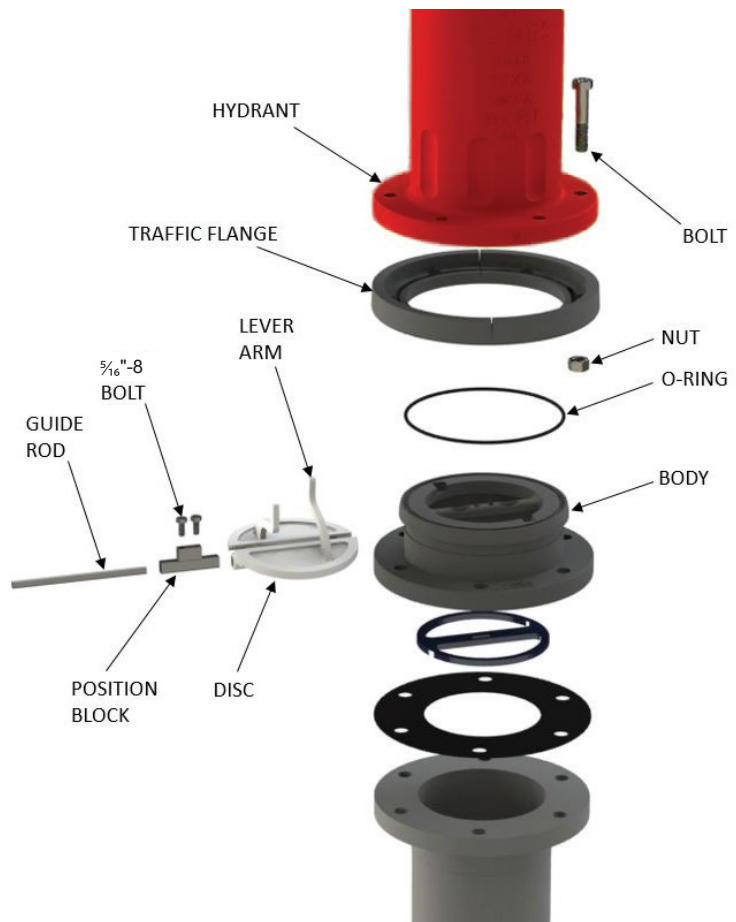

JONES[®]

a **MUELLER** brand

J6000 SERIES BREAK CHECK

Industry-Leading Infrastructure Protection

MUELLER

J6000 SERIES BREAK CHECK

Industry-Leading Infrastructure Protection

Designed for ease of installation and superior infrastructure protection, the Jones J6000 Break Check provides “install and forget” passive protection. When struck by a vehicle, the J6000 closes automatically minimising property damage and water loss. The J6000 emits a mist of water providing notification an accident has occurred.

- ▶ 24barg/350psig rated
- ▶ AWWA C550 compliant
- ▶ All Ductile Iron and Stainless Steel construction
- ▶ No orifices in Body, avoiding leak paths
- ▶ 360° Hydrant Rotation
- ▶ Back in service quickly after impact
- ▶ 95mm/3¾" Tall
- ▶ Weighs less than 13.5Kg/30lb.