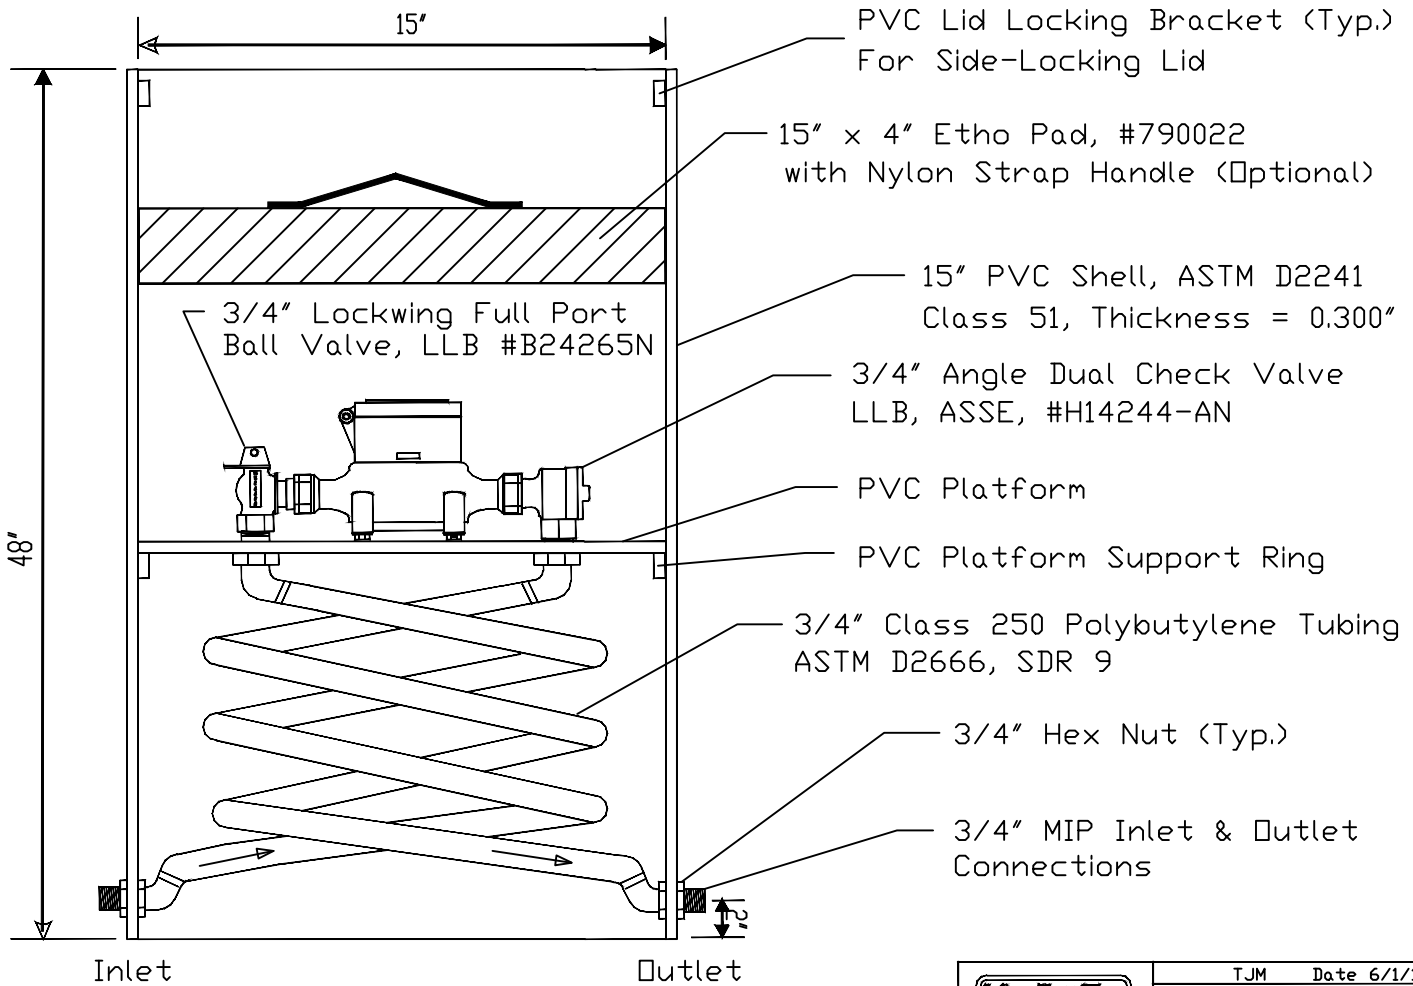

MUELLER CO.

15-Inch Low-Lead Single Coil
 Meter Pit for 5/8-Inch Meter
 #200CS1548FSBSN
 (Meter Not Included)

15" Side Locking Lid (Optional)

TJM Date 6/1/15

#200CS1548FSBSN