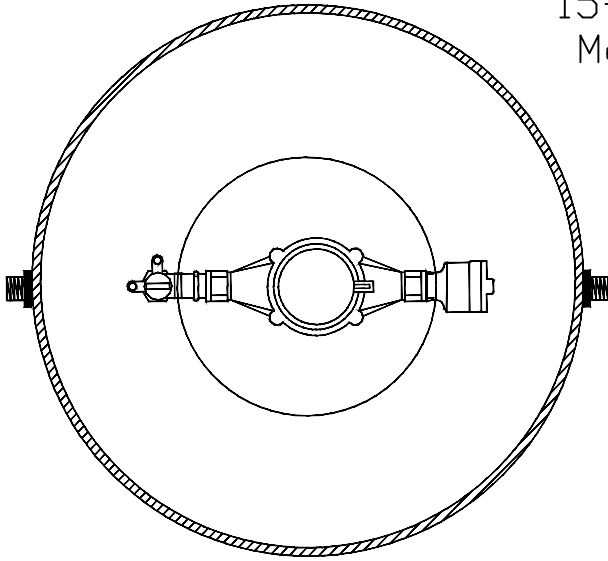

MUELLER CO.

15-Inch Low-Lead Single Coil
 Meter Pit for 5/8-Inch Meter
 #200CS1548FSBSN
 (Meter Not Included)

15" Side Locking Lid (Optional)

TJM Date 6/1/15

#200CS1548FSBSN