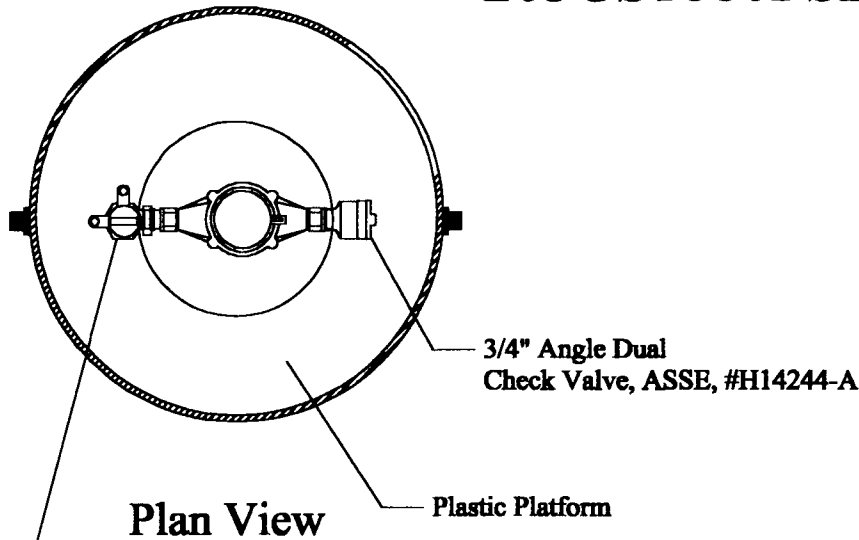

## 18-Inch Diameter Coil Single Meter Pit for 5/8" x 3/4" Meter

### 203CS1860FSBL000028

NOTE:  
Meter Not Included.

3/4" Full Port Angle  
Ball Valve #B24265

3/4" Angle Dual  
Check Valve, ASSE, #H14244-A

Plan View

Plastic Platform

18" Dia. Cast Iron Lid  
Center Locking, #780069

18" Dia. PVC Shell  
Min. Wall Thick. = 0.366"  
ASTM D-2241 & D-1784

18" Dia. Insulating Pad  
(Optional)

3/4" Full Port Angle  
Ball Valve #B24265

3/4" Angle Dual  
Check Valve, ASSE, #H14244-A

60"

Plastic Platform