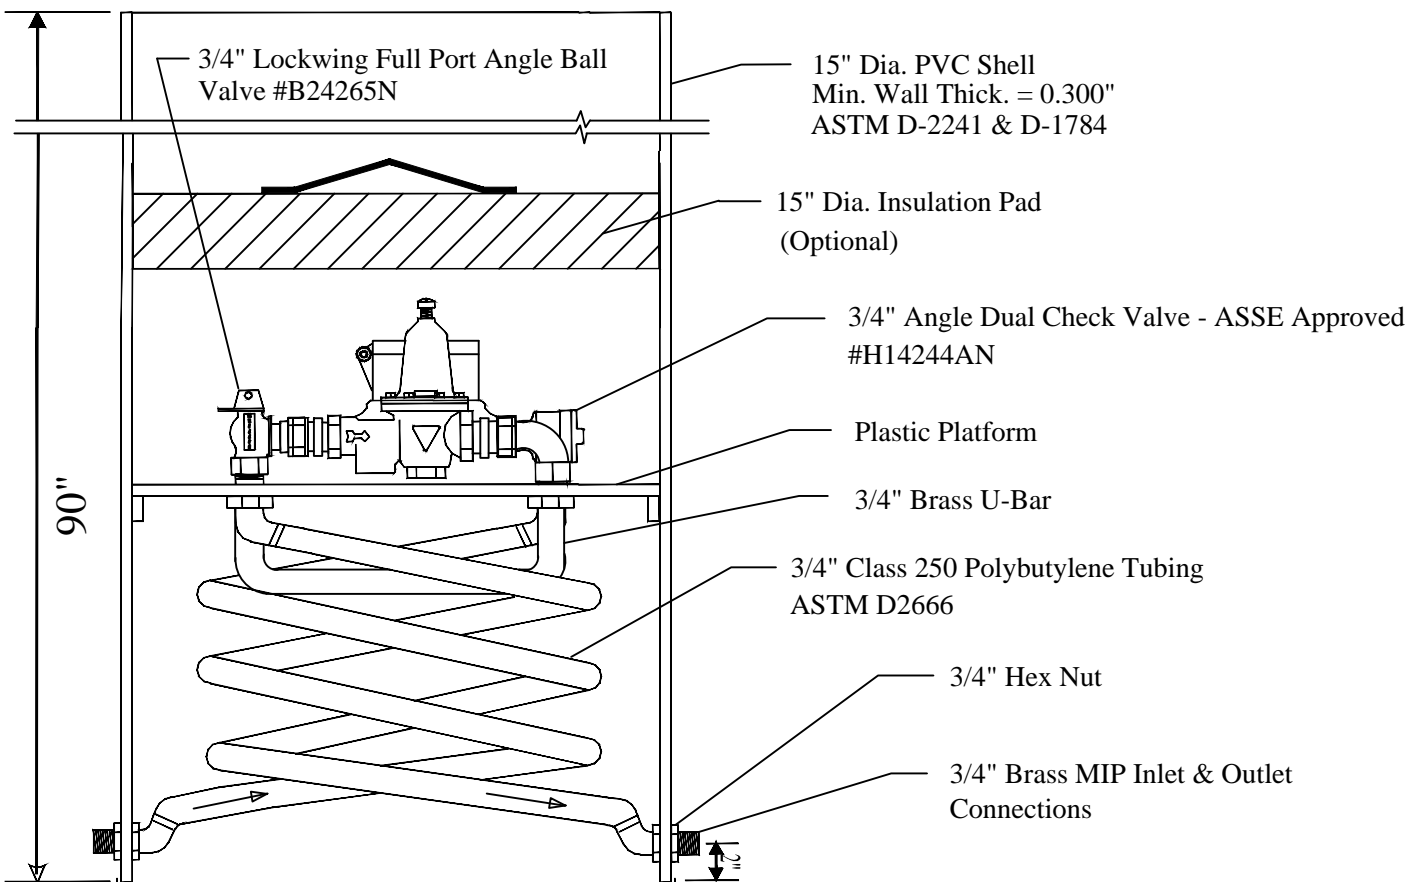

MUELLER

15-Inch Diameter Coil Tandem Meter Pit for 5/8 x 3/4-Inch Meter

3/4" Lockwing Full Port
Angle Ball Valve, #B24265N

NOTE:

Meter and PRV not Included.

15" Dia. Cast Iron Lid
Side Locking, #282924

203CT1590FSBSN.dwg

90"

Attached Aluminum
Bottom

203CT1590FSBS000044N