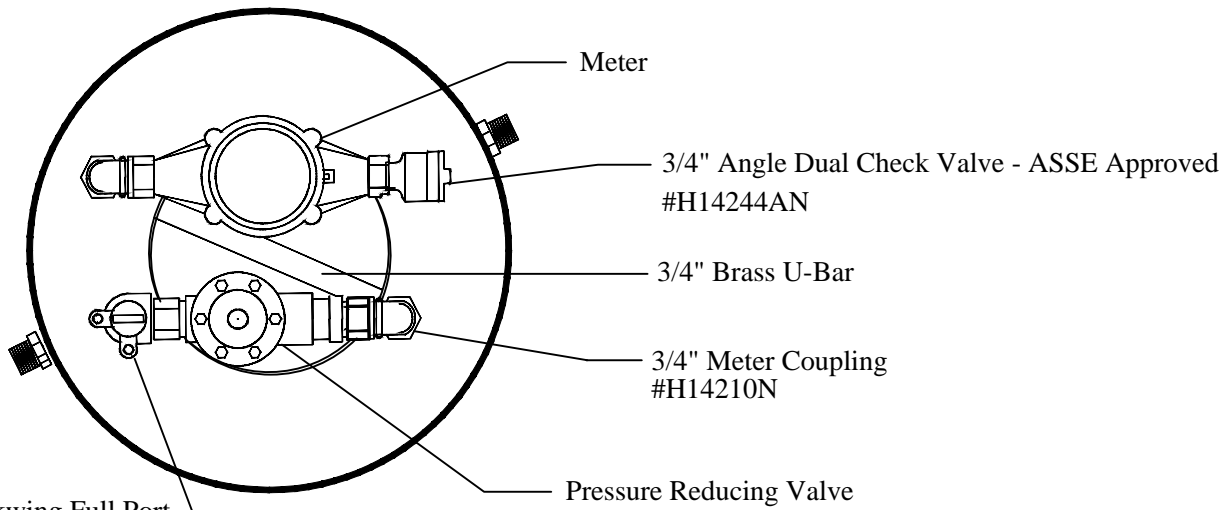

MUELLER

15-Inch Diameter Coil Tandem Meter Pit for 5/8 x 3/4-Inch Meter

3/4" Lockwing Full Port
Angle Ball Valve, #B24265N

NOTE:

Meter and PRV not Included.

15" Dia. Cast Iron Lid
Side Locking, #282924

203CT1590FSBSN.dwg

90"

Attached Aluminum
Bottom

203CT1590FSBS000044N