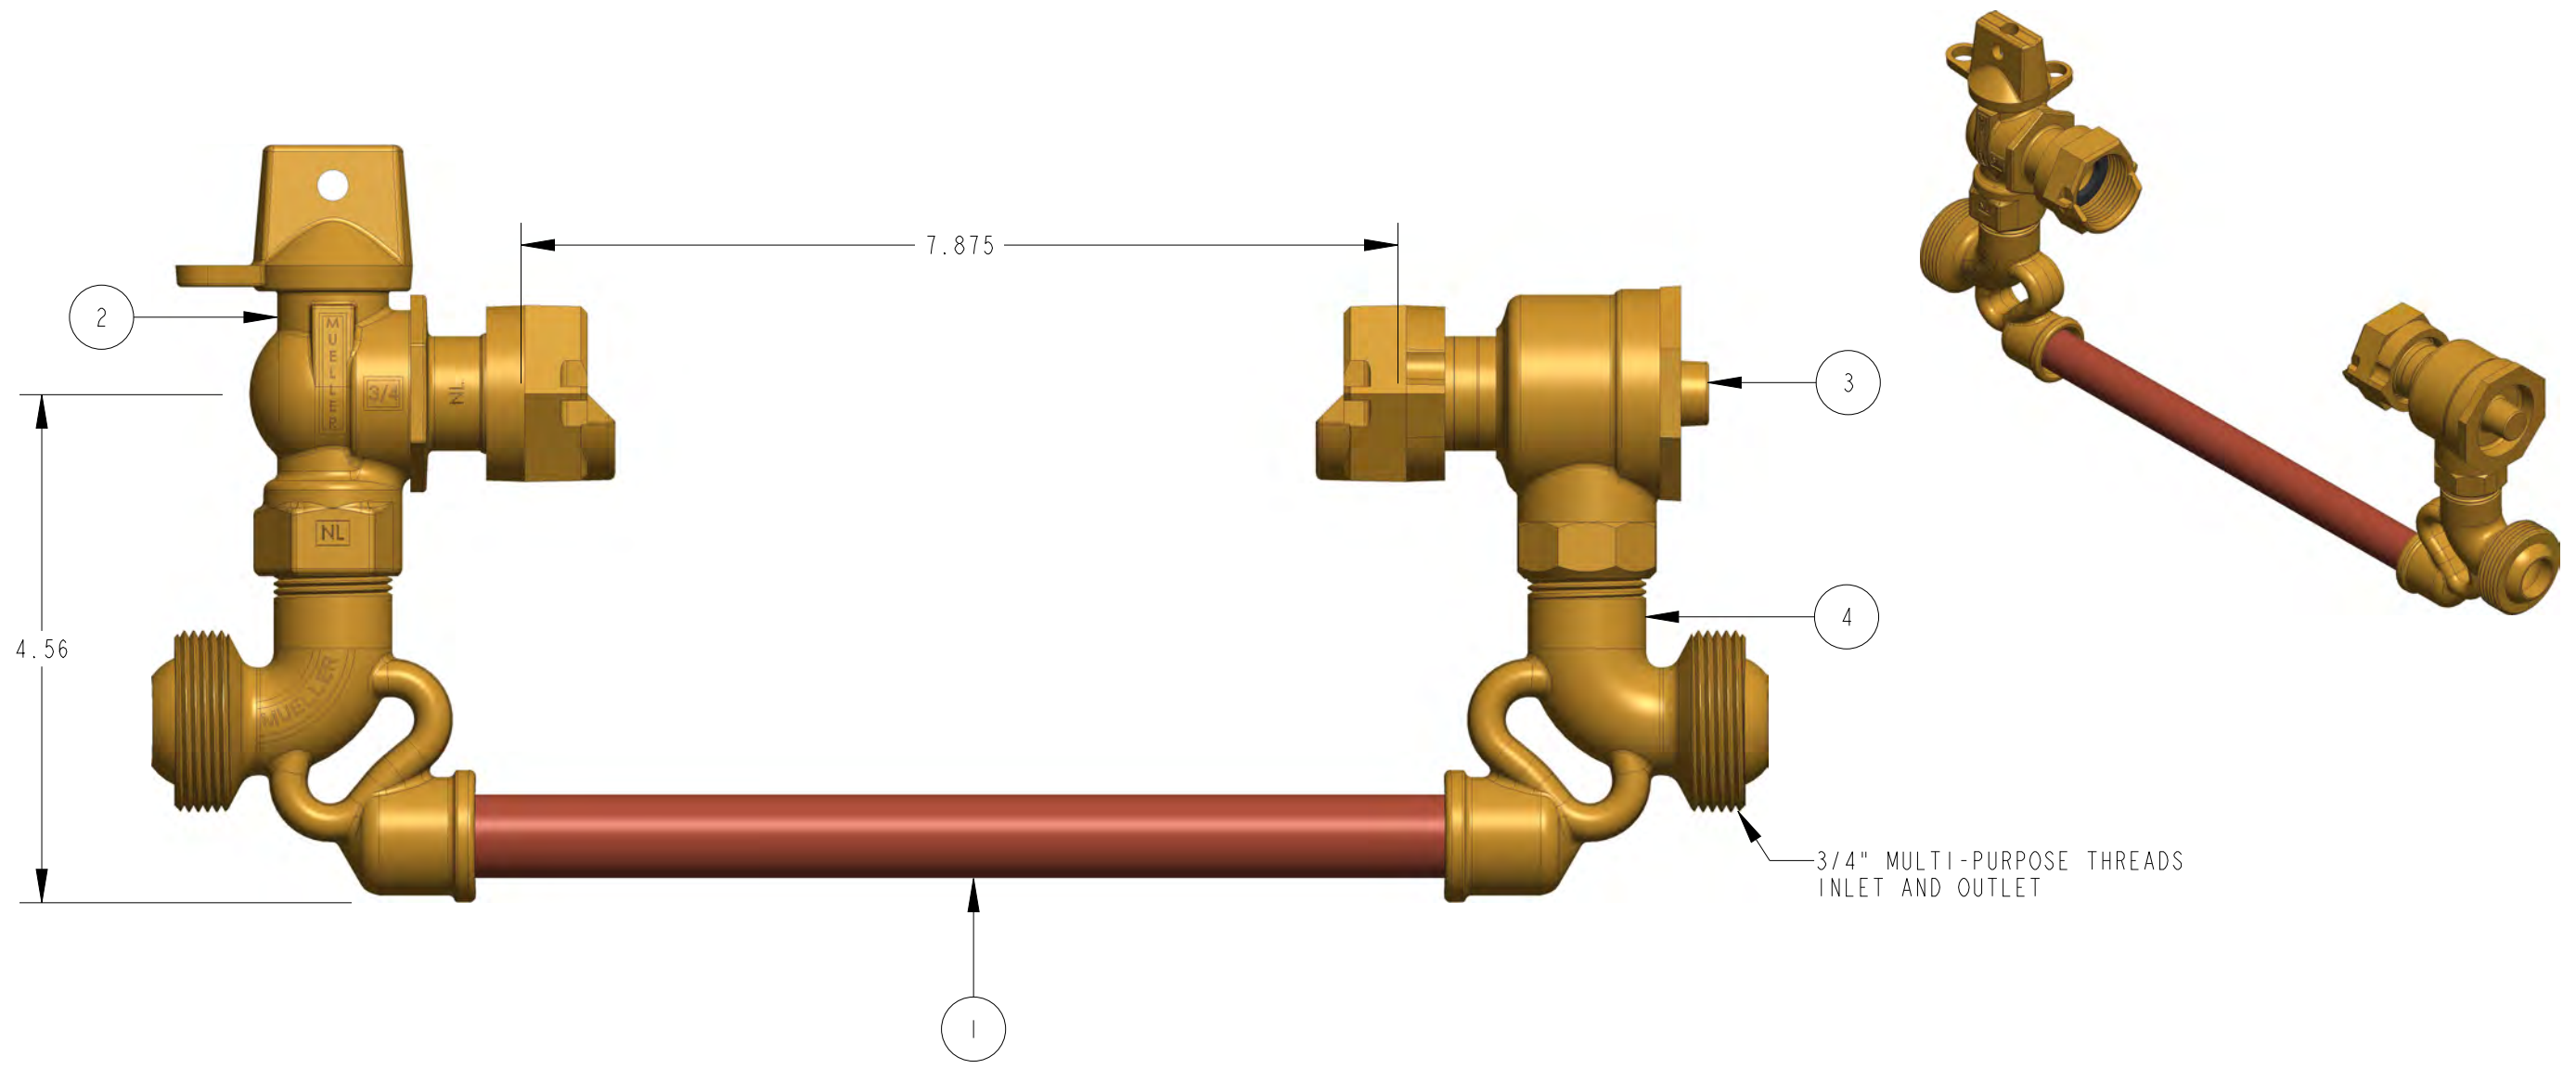

ITEM NO	PART NUMBER	QTY	DESCRIPTION
1	526423	1	COPPER SPACER TUBE
2	215B2426551RN	1	5/8" X 3/4" REDUCED PORT BALL VALVE
3	215H14244	1	5/8" X3/4" DUAL CHECK VALVE
4	527354E	2	5/8" X 3/4" METER YOKE BODY

203B2418-R2---N

DR. BY	AOD	11/08/21	UNLESS OTHERWISE NOTED		THIRD ANGLE PROJECTION		C.B. NO.
CHKR			BREAK CAST CORNER(S)---				
ENGR			BREAK MACH CORNER(S)---		PURCH.	FINISH	PATT. NO.
MGR			TOLERANCES		REF. NO.	SCALE	
MFG			UNLESS OTHERWISE NOTED		STK. NO.	NONE	
TOOL			LINEAR	ANGULAR			
FDRY			±	±			
MAT'L:							
						NUMBER	
			DESCR.			203B2418-R2---N	
			5/8" x 3/4" COPPER METER SETTER				
			LOW LEAD BRASS				