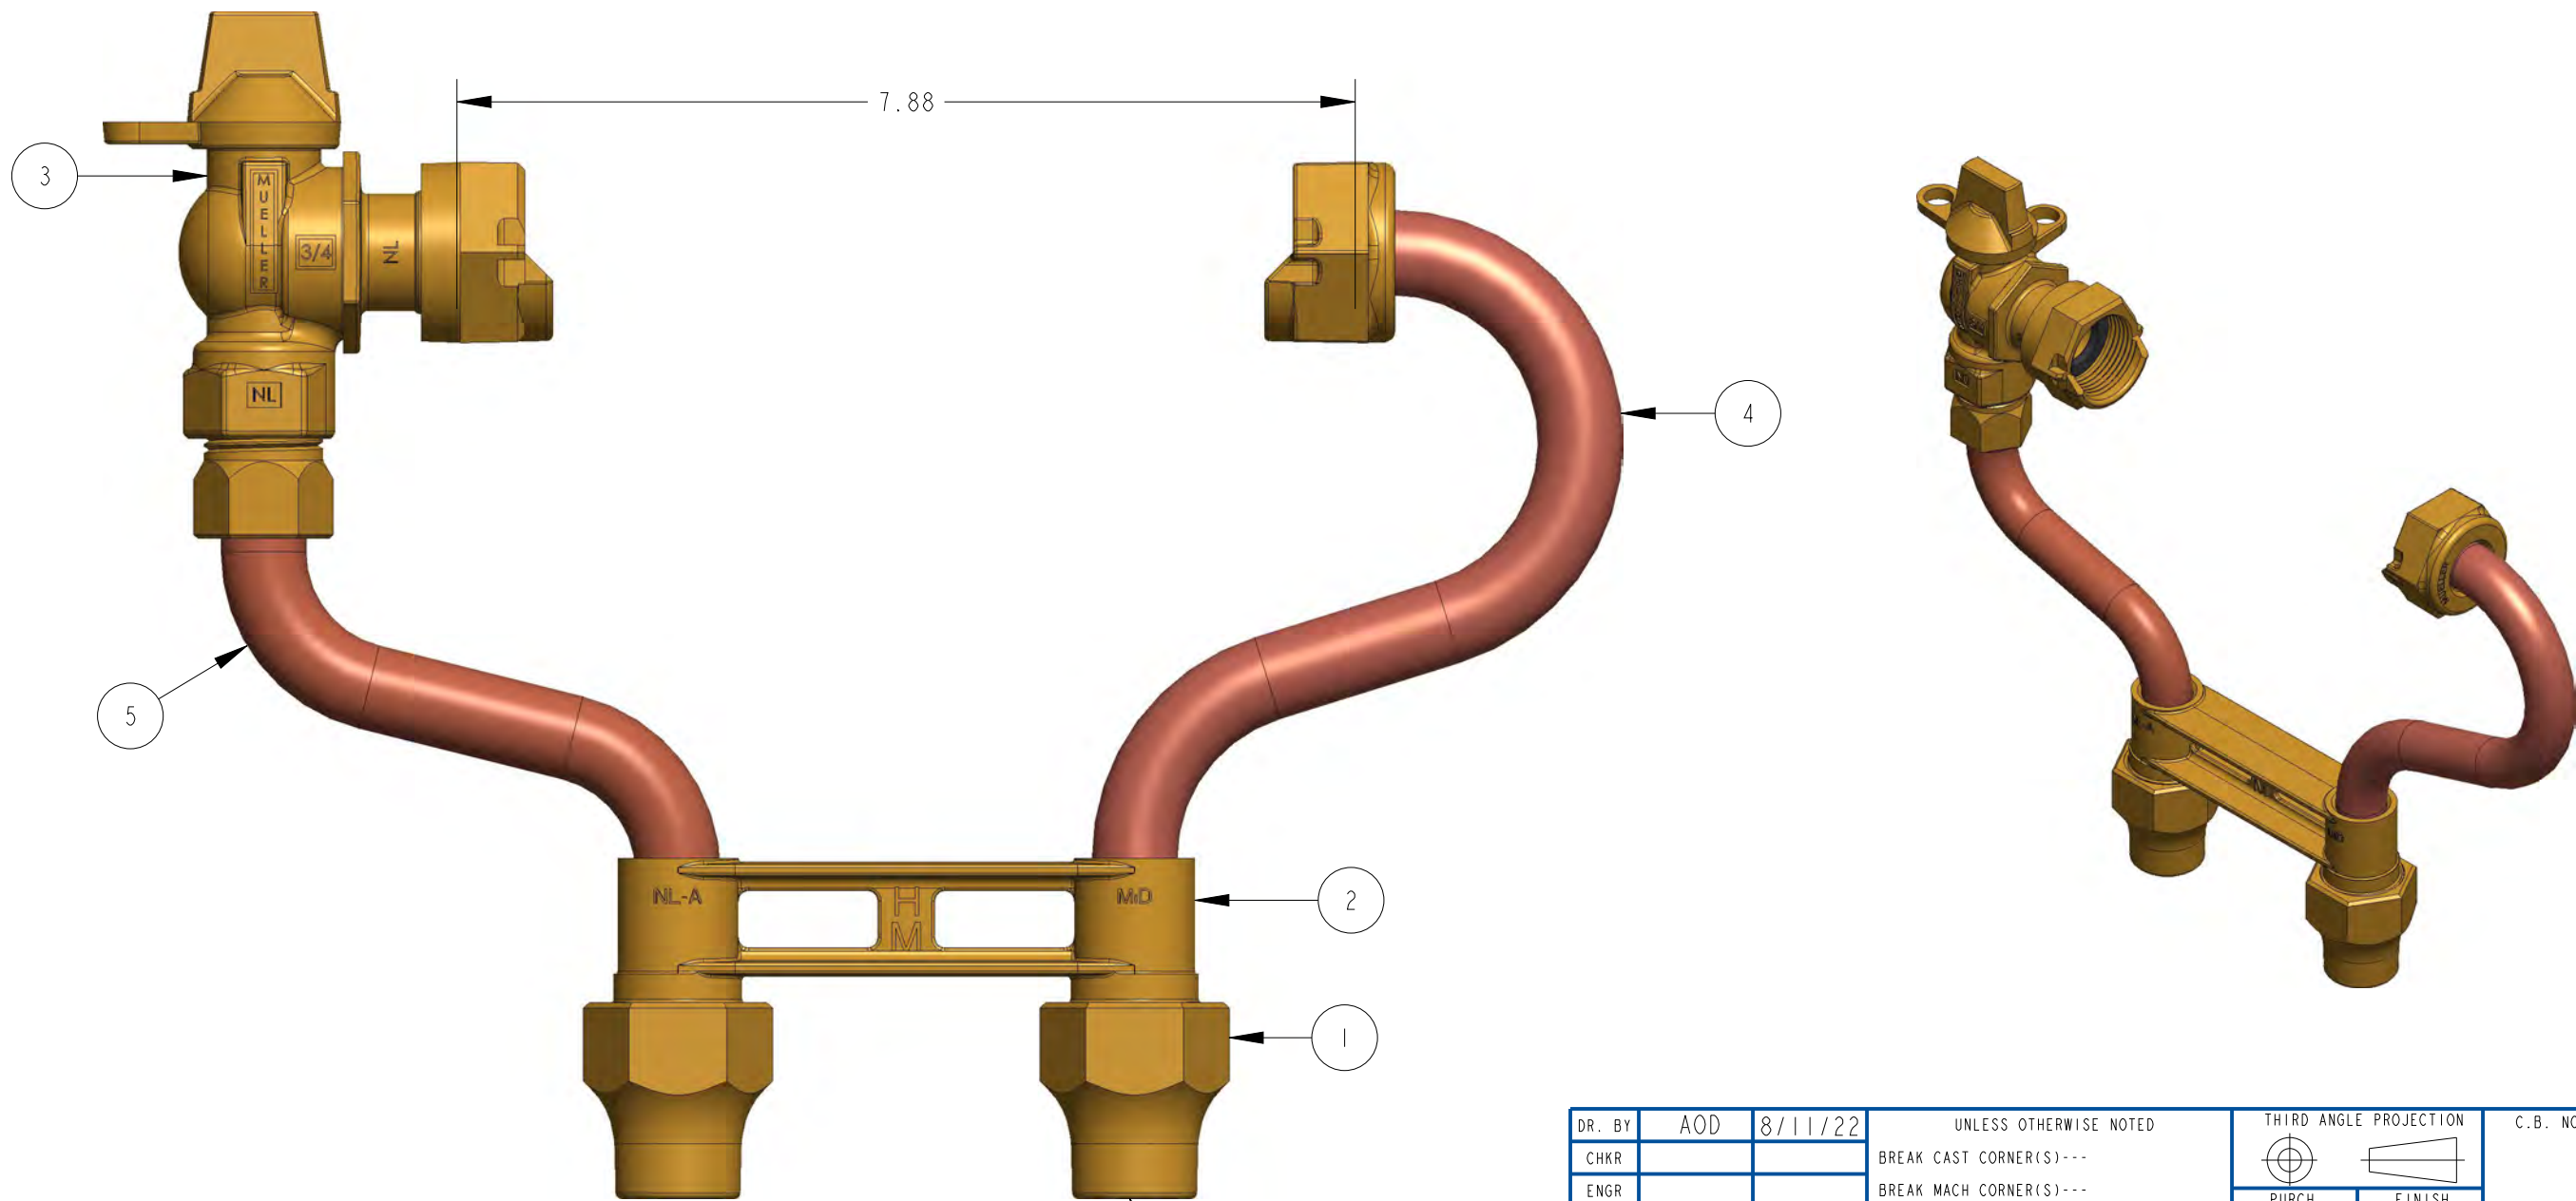

ITEM NO	PART NUMBER	QTY	DESCRIPTION
1	062625	2	3/4" COPPER FLARE NUT
2	036862E	1	5/8" & 5/8" X 3/4" METER BAR WITH COPPER FLARE ENDS
3	215B242655IN	1	5/8" X 3/4" FULL PORT BALL VALVE
4	581811E	1	RISER SUB ASSEMBLY W/ SADDLE NUT
5	680001E	1	RISER SUB ASSEMBLY

3/4" COPPER FLARE NUT
INLET AND OUTLET

DR. BY	AOD	8/11/22	UNLESS OTHERWISE NOTED	THIRD ANGLE PROJECTION	C.B. NO.
CHKR			BREAK CAST CORNER(S)---		
ENGR			BREAK MACH CORNER(S)---	PURCH.	FINISH
MGR			TOLERANCES	REF. NO.	SCALE
MFG			UNLESS OTHERWISE NOTED	STK. NO.	NONE
TOOL			LINEAR		
FDRY			±		
			ANGULAR		
			±		

MAT'L:	
MUELLER	DESCR. 5/8" X 3/4" COPPER METER SETTER VERTICAL CONNECTIONS LOW LEAD BRASS
	NUMBER 203B2489-----N

203B2489-----N