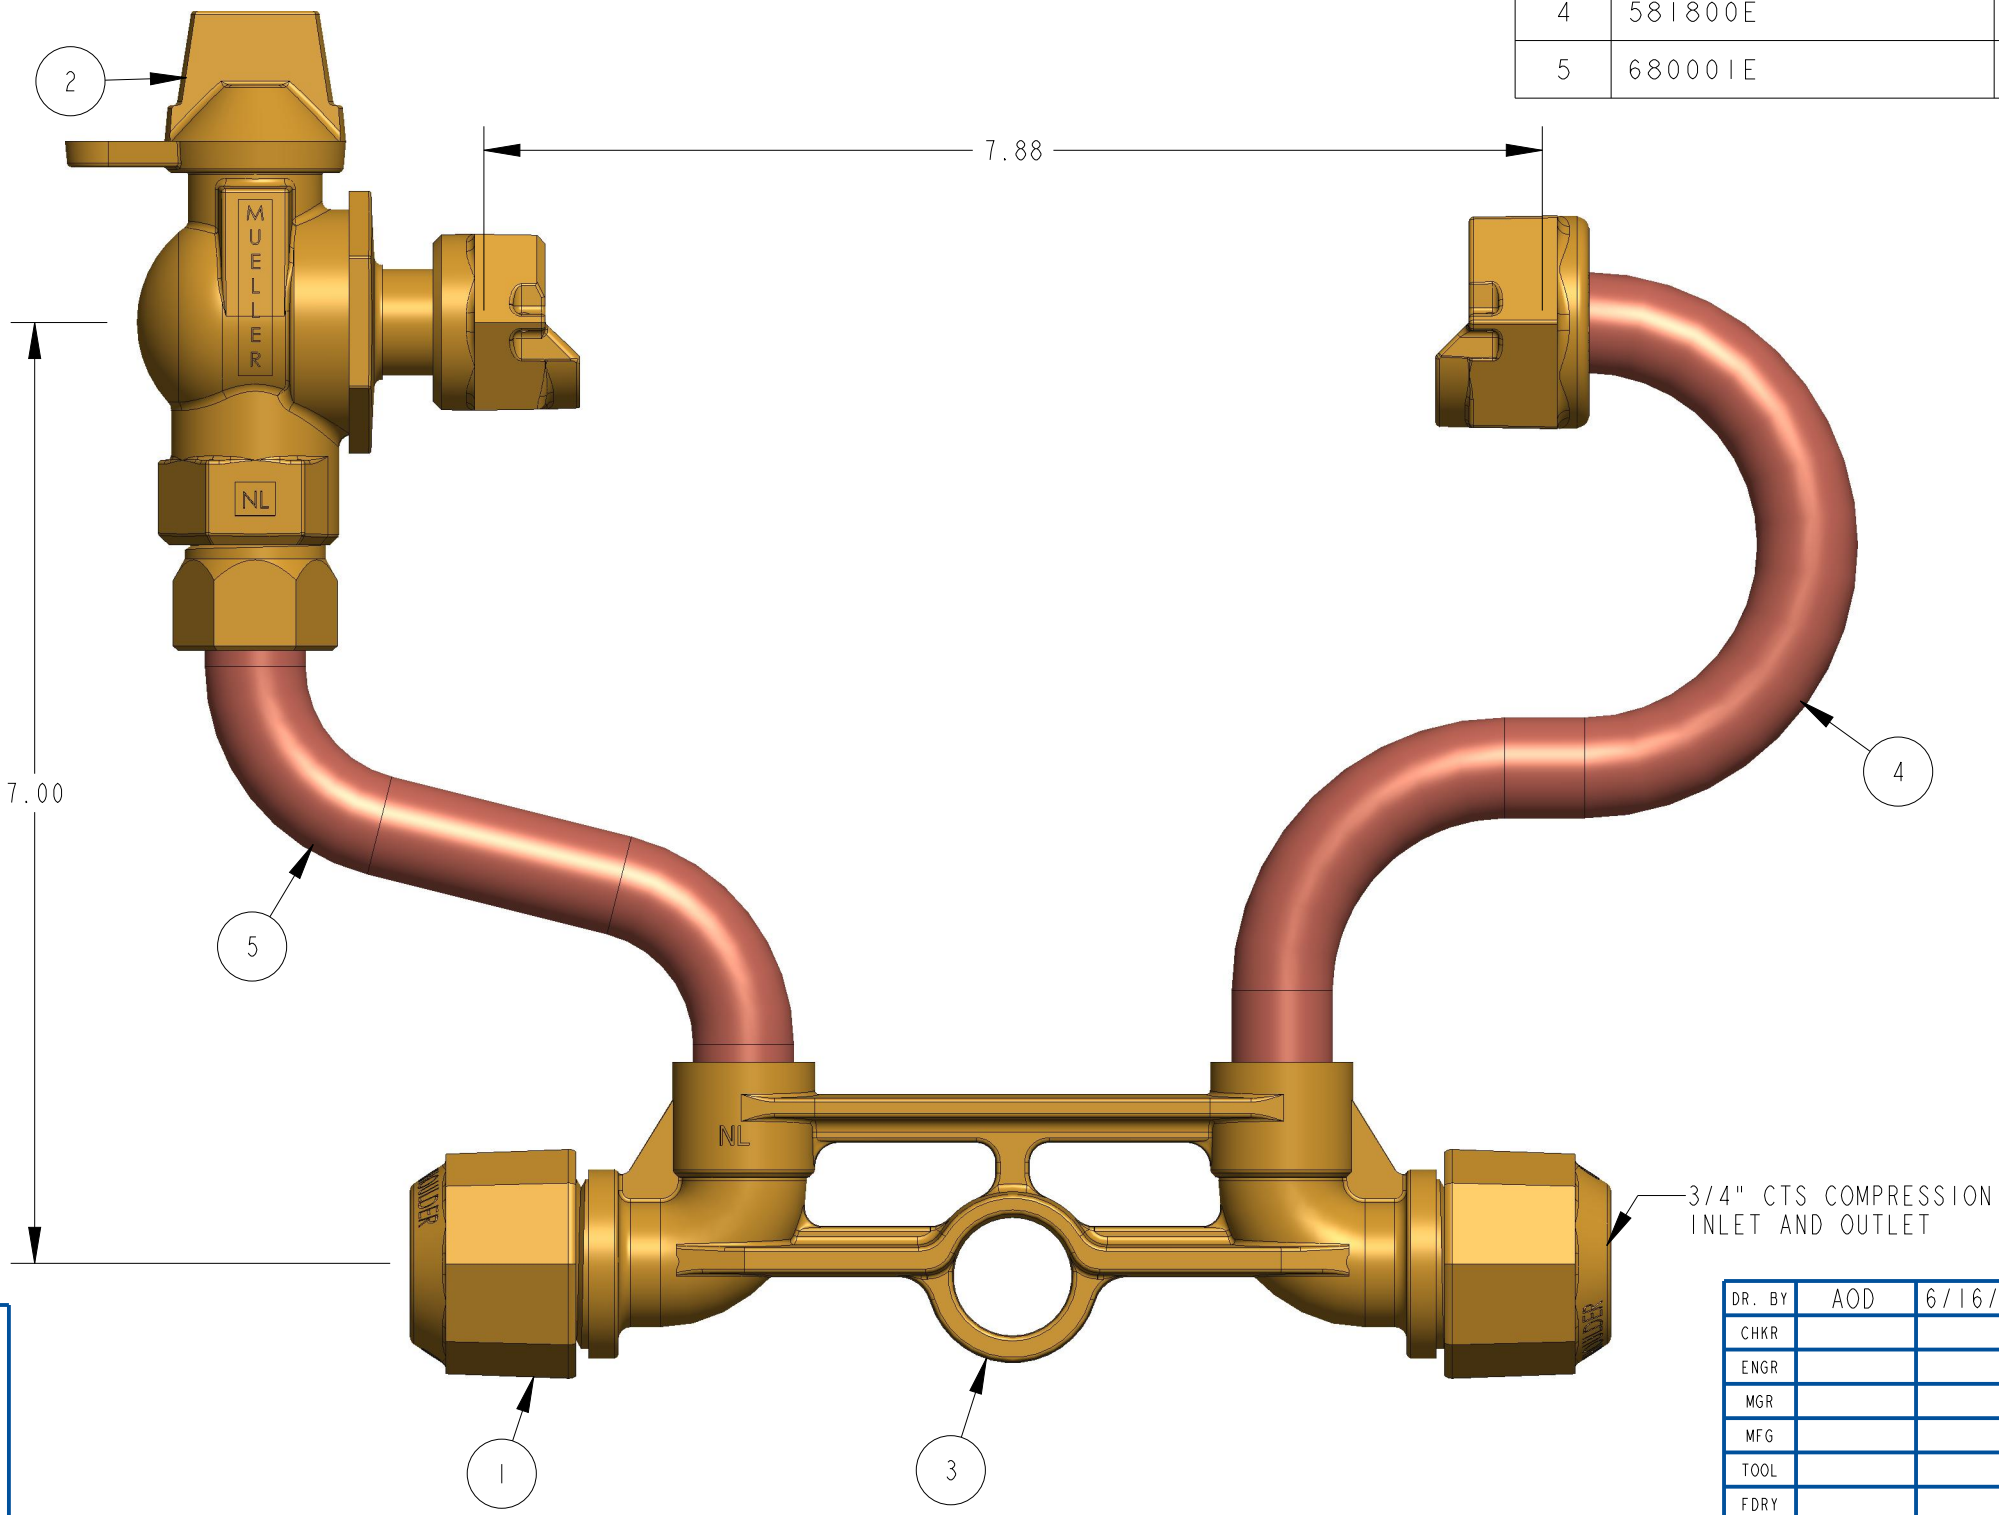

ITEM NO	PART NUMBER	QTY	DESCRIPTION
1	507831	2	3/4" CTS 110 COMPRESSION
2	203B24265RN	1	5/8" X 3/4" REDUCED PORT BALL VALVE
3	532077E	1	METER BAR 3/4" CTS COMPRESSION LLB
4	581800E	1	RISER SUB ASSEMBLY W/ SADDLE NUT
5	680001E	1	RISER SUB ASSEMBLY

3/4" CTS COMPRESSION INLET AND OUTLET

221B2470--R---N

DR. BY	AOD	6/16/21	UNLESS OTHERWISE NOTED	THIRD ANGLE PROJECTION	C.B. NO.
CHKR			BREAK CAST CORNER(S)---		
ENGR			BREAK MACH CORNER(S)---	PURCH.	PATT. NO.
MGR			TOLERANCES	FINISH	
MFG			UNLESS OTHERWISE NOTED	REF. NO.	SCALE
TOOL			LINEAR	±	NONE
FDRY			ANGULAR	±	
MAT'L:				STK. NO.	
			DESCR. 5/8" COPPER METER SETTER 7" RISER HEIGHT LOW LEAD BRASS	NUMBER	221B2470--R---N