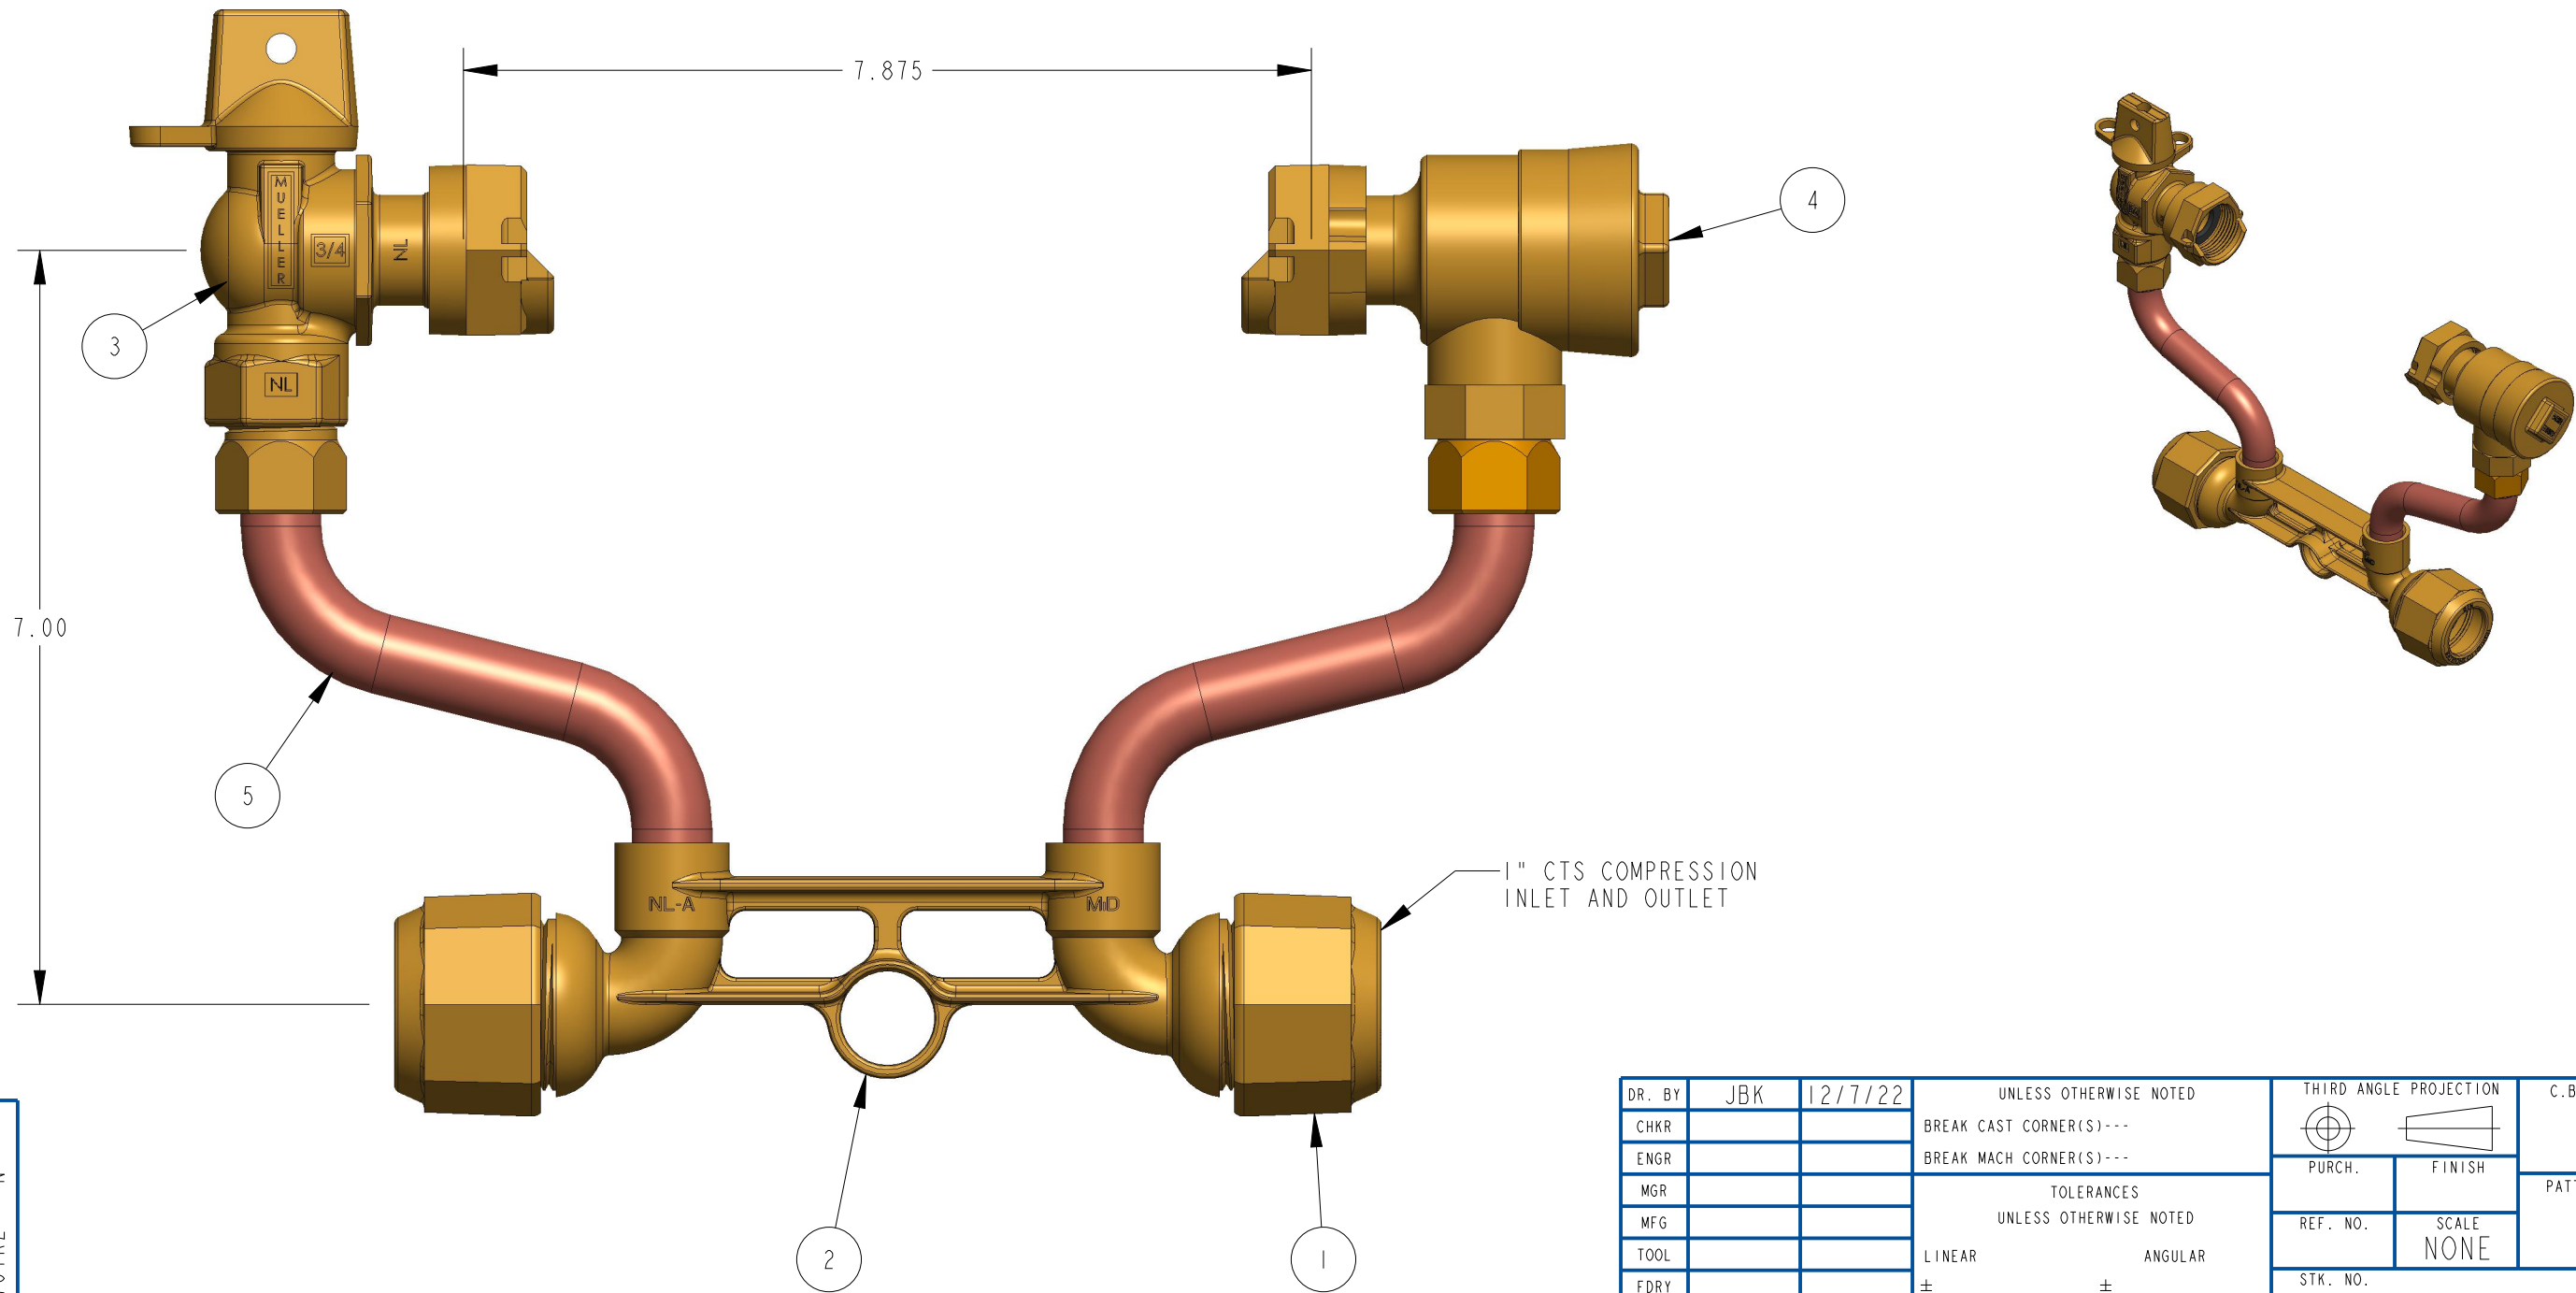

ITEM NO	PART NUMBER	QTY	DESCRIPTION
1	507835	2	1" 110 CONNECTION NUT
2	532091	1	110 COMP METER BAR WITH BRACING EYE
3	215B2426551RN	1	5/8" X 3/4" REDUCED PORT BALL VALVE
4	215H14244AN	1	5/8" X 3/4" ASSE DUAL CHECK VALVE
5	680001E	2	RISER SUB ASSEMBLY

234B24701R2---N

DR. BY	JBK	12/7/22	UNLESS OTHERWISE NOTED	THIRD ANGLE PROJECTION	C.B. NO.
CHKR			BREAK CAST CORNER(S)---		
ENGR			BREAK MACH CORNER(S)---	PURCH.	PATT. NO.
MGR			TOLERANCES	FINISH	
MFG			UNLESS OTHERWISE NOTED	REF. NO.	SCALE
TOOL			LINEAR	±	NONE
FDRY			ANGULAR	±	STK. NO.
MAT'L:					
<b>MUELLER</b>			DESCR. 1" COPPER METER SETTER 7" RISER HEIGHT LOW LEAD BRASS	NUMBER 234B24701R2---N	