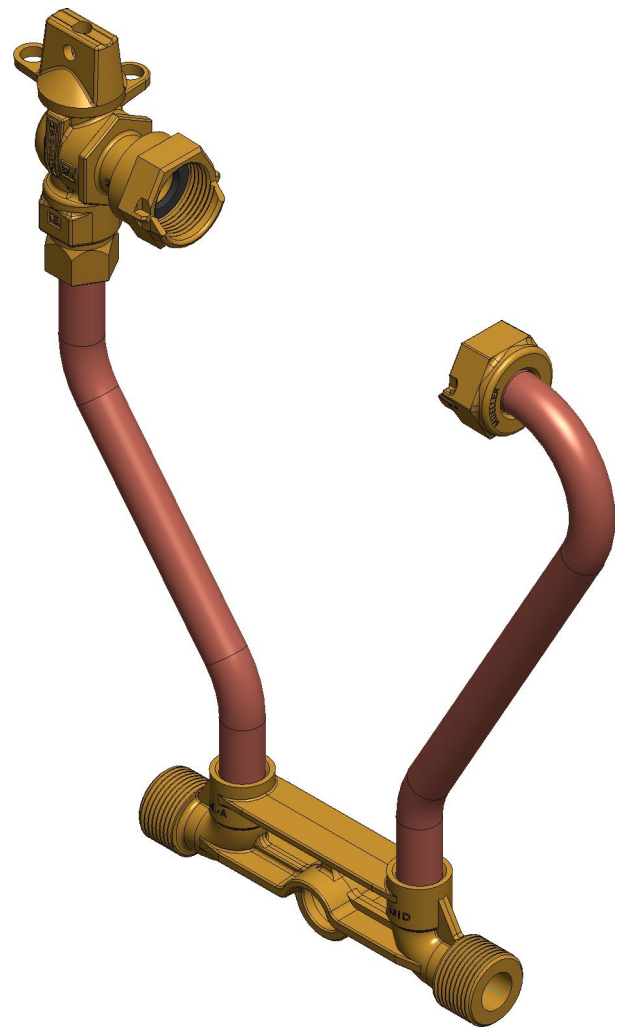

ITEM NO	PART NUMBER	QTY	DESCRIPTION
1	215B2426551RN	1	5/8" X 3/4" REDUCED PORT BALL VALVE
2	532086E	1	METER BAR 1" METER THREAD LLB
3	581813E	1	RISER SUB ASSEMBLY W/ SADDLE NUT
4	680005E	1	RISER SUB ASSEMBLY

238B24118R----N

DR. BY	AOD	4/28/22	UNLESS OTHERWISE NOTED		THIRD ANGLE PROJECTION	C.B. NO.
CHKR			BREAK CAST CORNER(S)---			
ENGR			BREAK MACH CORNER(S)---		PURCH.	PATT. NO.
MGR			TOLERANCES		FINISH	
MFG			UNLESS OTHERWISE NOTED		REF. NO.	SCALE
TOOL			LINEAR	ANGULAR	STK. NO.	NONE
FDRY			±	±		
MAT'L:						
MUELLER			DESCR. 5/8" X 3/4" COPPER METER SETTER 12" RISER HEIGHT LOW LEAD BRASS		NUMBER 238B24118R----N	