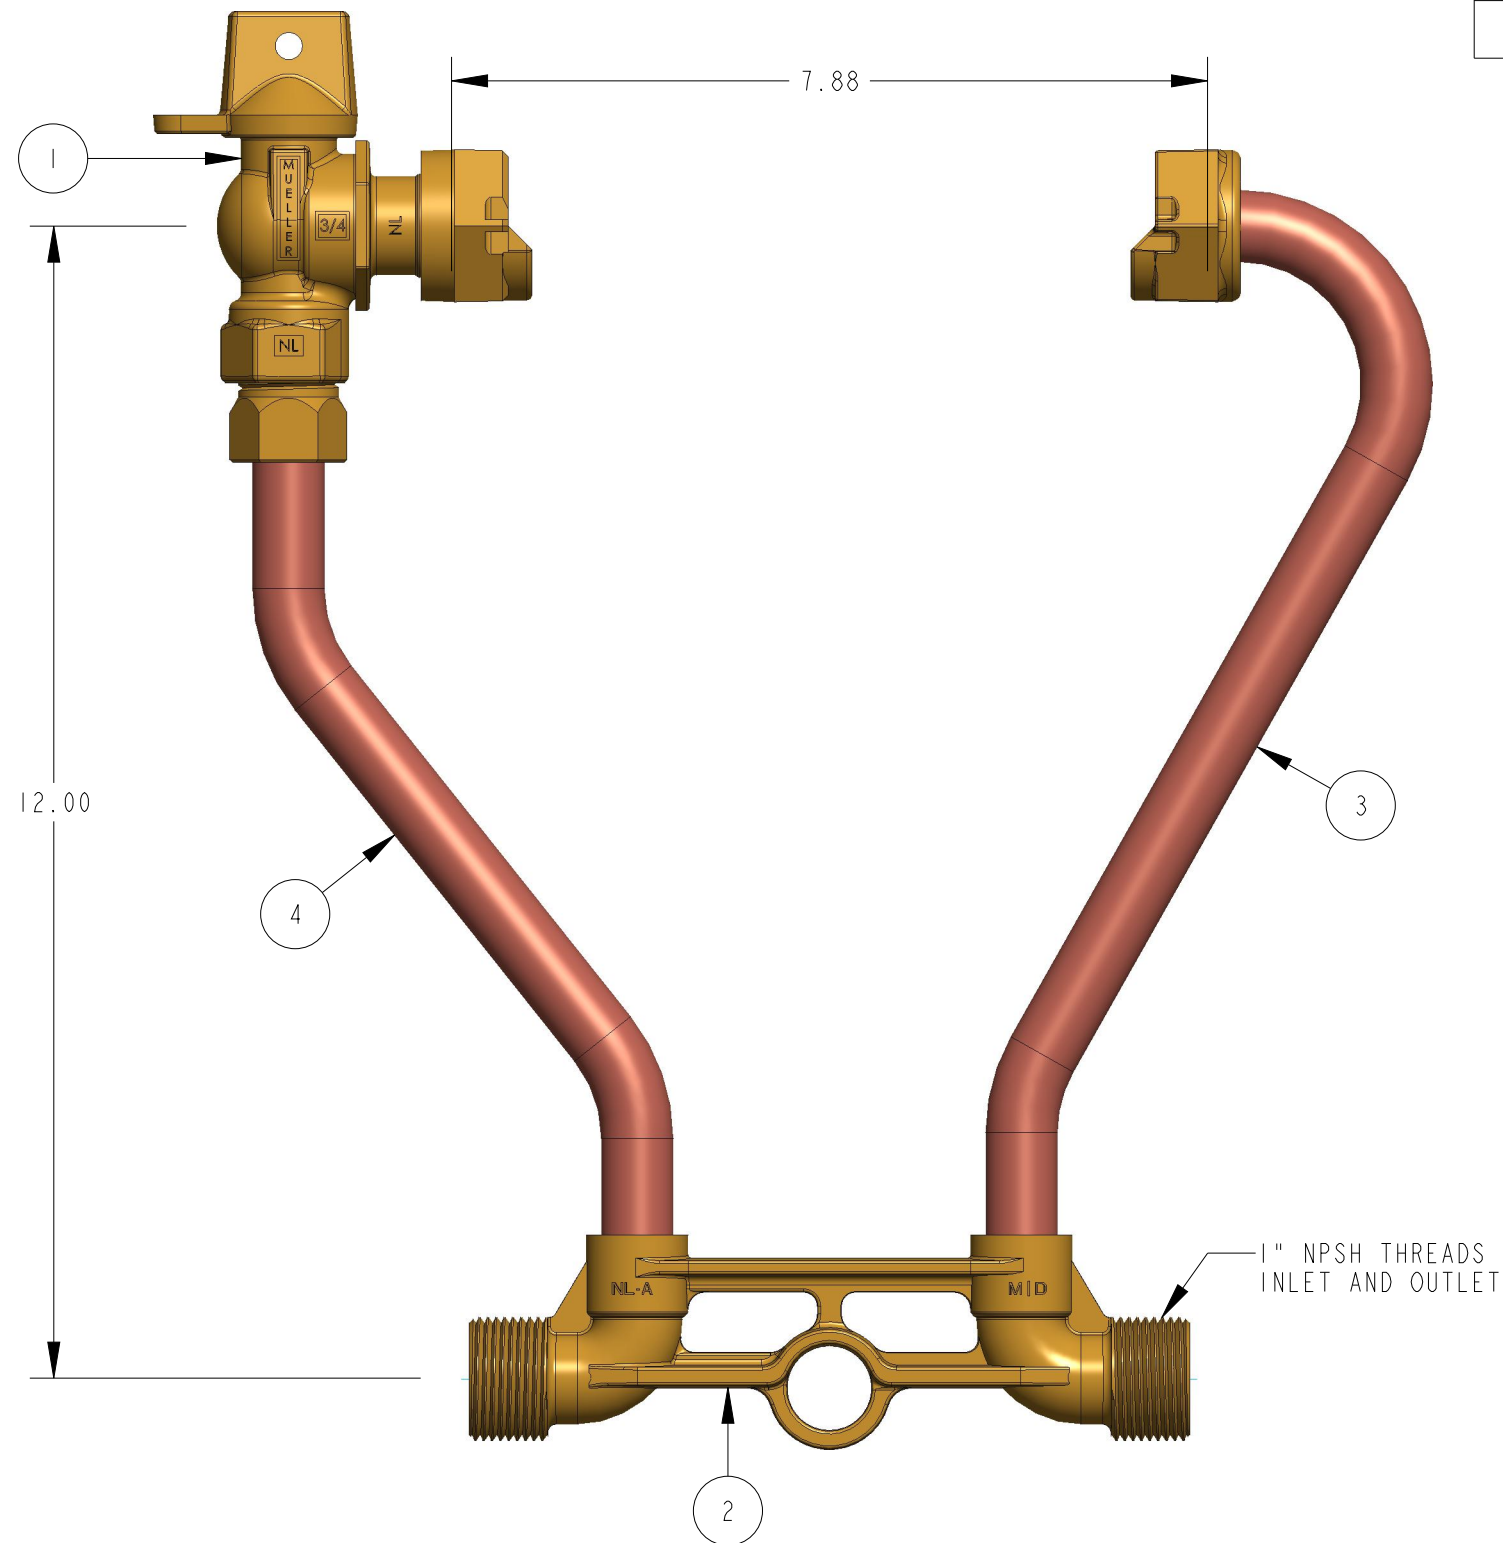

ITEM NO	PART NUMBER	QTY	DESCRIPTION
1	215B2426551RN	1	5/8" X 3/4" REDUCED PORT BALL VALVE
2	532086E	1	METER BAR 1" METER THREAD LLB
3	581813E	1	RISER SUB ASSEMBLY W/ SADDLE NUT
4	680005E	1	RISER SUB ASSEMBLY

238B24118R----N

DR. BY	AOD	4/28/22	UNLESS OTHERWISE NOTED		THIRD ANGLE PROJECTION	C.B. NO.
CHKR			BREAK CAST CORNER(S)---			
ENGR			BREAK MACH CORNER(S)---		PURCH.	PATT. NO.
MGR			TOLERANCES		FINISH	
MFG			UNLESS OTHERWISE NOTED		REF. NO.	SCALE
TOOL			LINEAR	ANGULAR	STK. NO.	NONE
FDRY			±	±		
MAT'L:						
MUELLER			DESCR. 5/8" X 3/4" COPPER METER SETTER 12" RISER HEIGHT LOW LEAD BRASS		NUMBER 238B24118R----N	