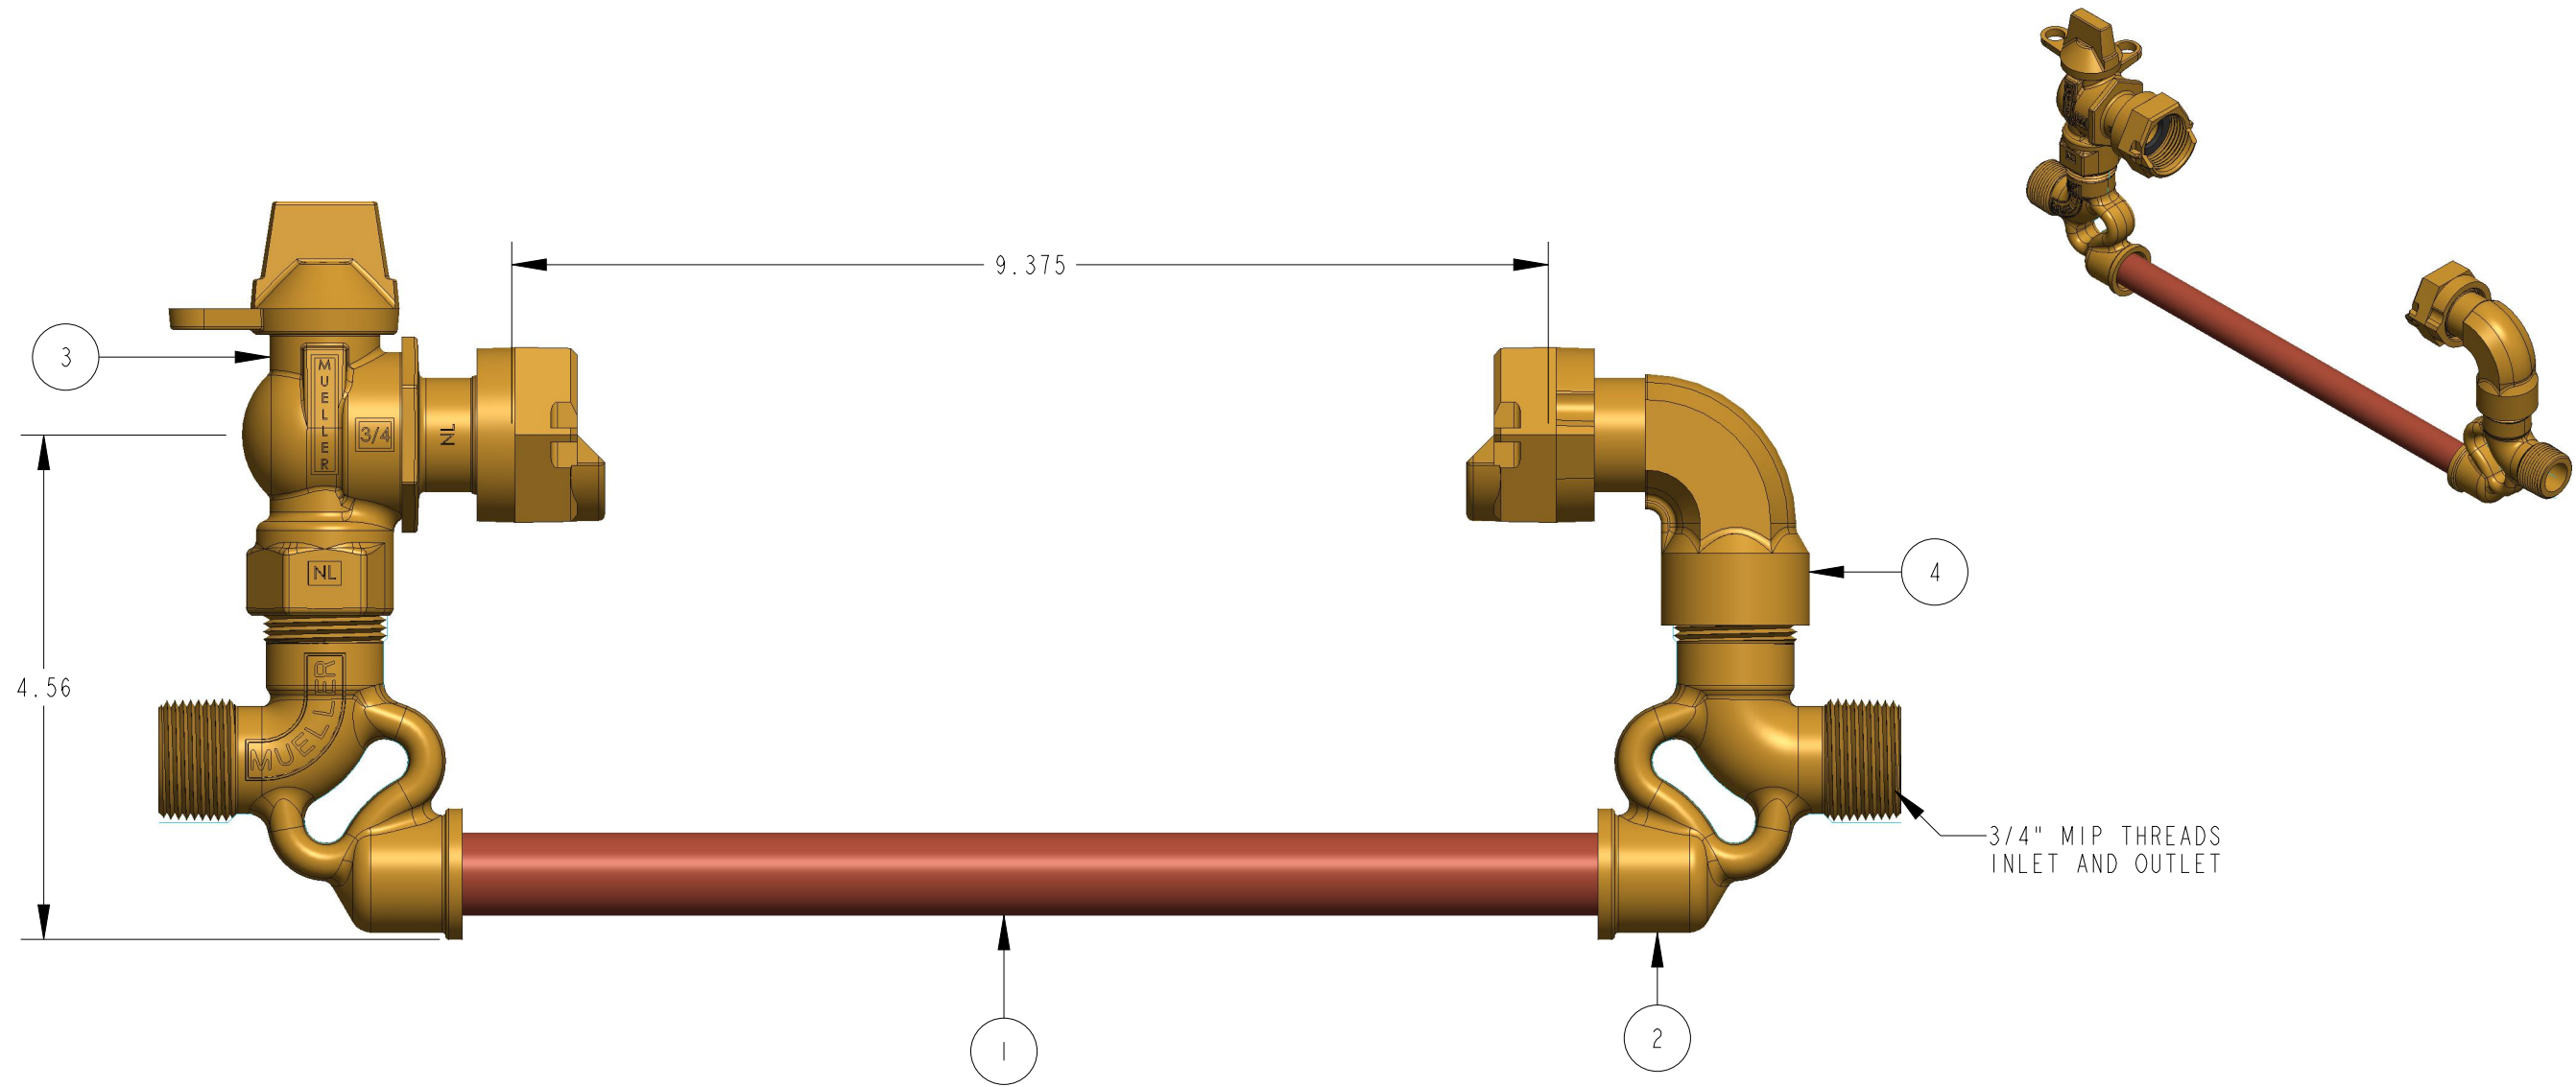

ITEM NO	PART NUMBER	QTY	DESCRIPTION
1	549748	1	COPPER SPACER TUBE X 11-7/8"
2	079014E	2	BODY LOW LEAD BRASS
3	215B2426551N	1	5/8" X 3/4" REDUCED PORT BALL VALVE
4	215H14210	1	5/8" X 3/4" METER COUPLING (SWIVEL NUT)

250B24180-----N

DR. BY	AOD	10/05/21	UNLESS OTHERWISE NOTED		THIRD ANGLE PROJECTION		C.B. NO.
CHKR			BREAK CAST CORNER(S)---				
ENGR			BREAK MACH CORNER(S)---		PURCH.	FINISH	PATT. NO.
MGR			TOLERANCES		REF. NO.	SCALE	
MFG			UNLESS OTHERWISE NOTED			NONE	
TOOL			LINEAR	ANGULAR	STK. NO.		
FDY			±	±			
MAT'L:							
			DESCR. 3/4" COPPER METER SETTER			NUMBER	
			LOW LEAD BRASS			250B24180-----N	