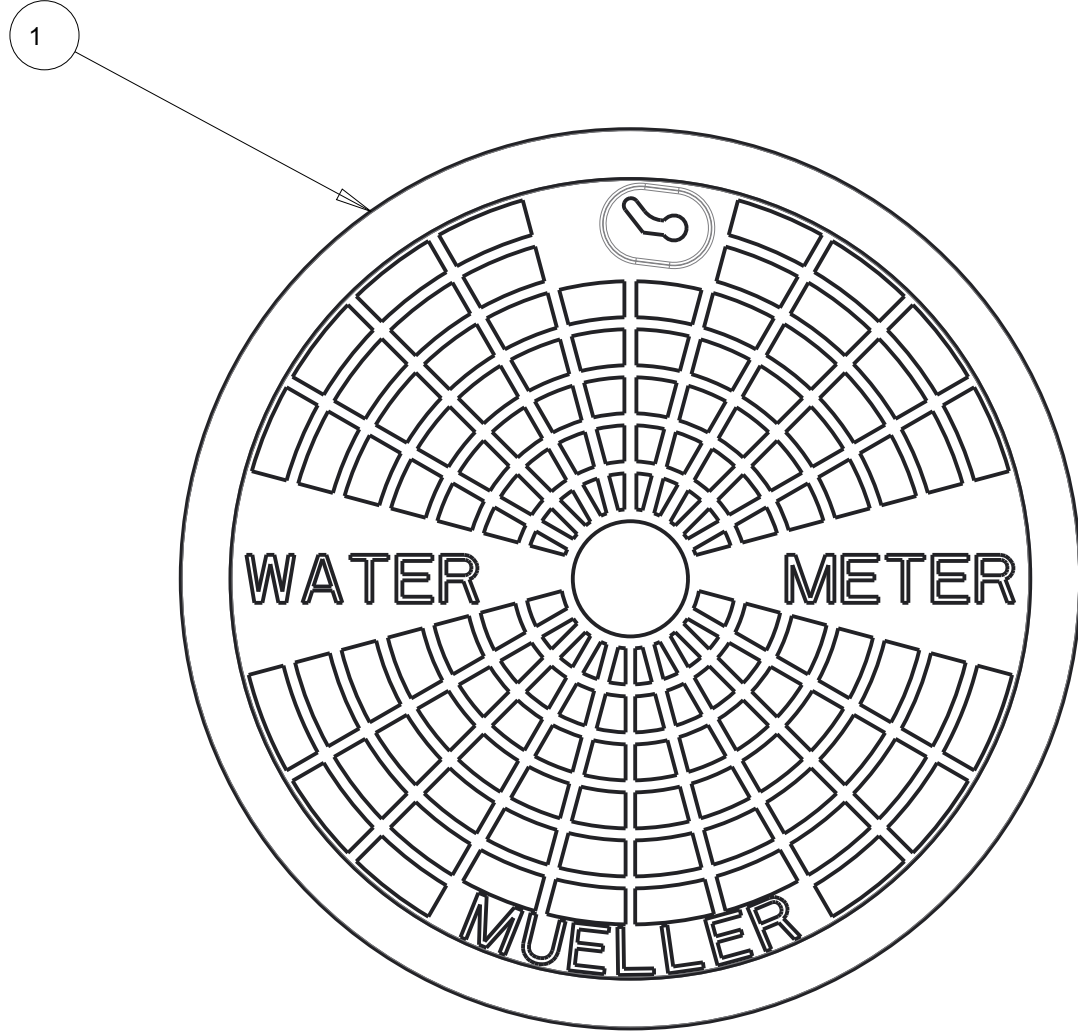

ITEM NO	PART NUMBER	QTY	DESCRIPTION
1	145677-1	1	18" DIA SIDE LOCKING CAST IRON LID
2	146306-1	1	LATCH CASTING
3	508558	1	COIL SPRING
4	790146	1	1/8" DIA COPPER RIVET

DR. BY	BBF	3/28/17	UNLESS OTHERWISE NOTED		THIRD ANGLE PROJECTION	C.B. NO.
CHKR			BREAK CAST CORNER(S)---			
ENGR			BREAK MACH CORNER(S)---			
MGR			TOLERANCES		PURCH.	FINISH
MFG			UNLESS OTHERWISE NOTED		REF. NO.	SCALE
TOOL			LINEAR	ANGULAR	NONE	
FDRY			±	±	STK. NO.	
MAT'L:						
			DESCR.	18" DIA CAST IRON LID WITH TEXAS SLOT		NUMBER 282927