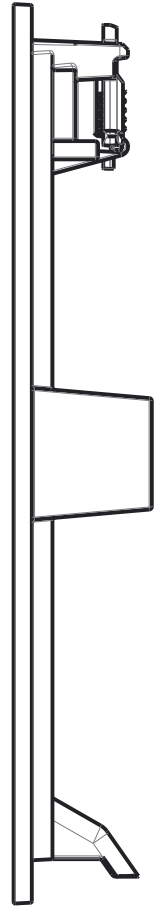

ITEM NO	PART NUMBER	QTY	DESCRIPTION
1	145677-1	1	18" DIA SIDE LOCKING CAST IRON LID
2	146306-1	1	LATCH CASTING
3	508558	1	COIL SPRING
4	790146	1	1/8" DIA COPPER RIVET

DR. BY	BBF	3/28/17	UNLESS OTHERWISE NOTED		THIRD ANGLE PROJECTION	C.B. NO.
CHKR			BREAK CAST CORNER(S)---			
ENGR			BREAK MACH CORNER(S)---			
MGR			TOLERANCES		PURCH.	FINISH
MFG			UNLESS OTHERWISE NOTED		REF. NO.	SCALE
TOOL			LINEAR	ANGULAR	NONE	
FDRY			±	±	STK. NO.	
MAT'L:						
			DESCR.	18" DIA CAST IRON LID WITH TEXAS SLOT		NUMBER 282927