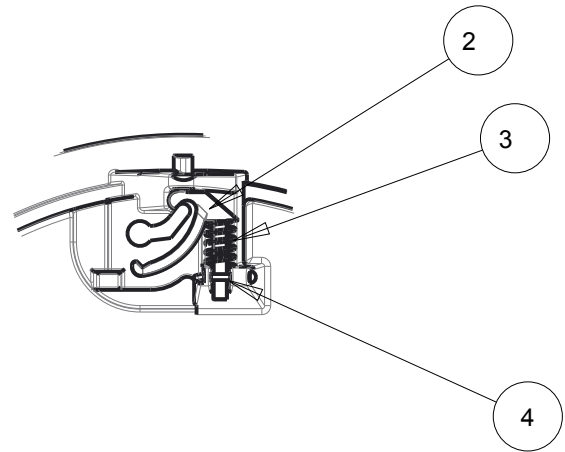

ITEM NO	PART NUMBER	QTY	DESCRIPTION
1	145677-1	1	18" DIA SIDE LOCKING CAST IRON LID
2	146306-1	1	LATCH CASTING
3	508558	1	COIL SPRING
4	790146	1	1/8" DIA COPPER RIVET

DR. BY	BBF	3/28/17	UNLESS OTHERWISE NOTED		THIRD ANGLE PROJECTION	C.B. NO.
CHKR			BREAK CAST CORNER(S)---			
ENGR			BREAK MACH CORNER(S)---			
MGR			TOLERANCES		PURCH.	FINISH
MFG			UNLESS OTHERWISE NOTED		REF. NO.	SCALE
TOOL			LINEAR	ANGULAR	NONE	
FDRY			±	±	STK. NO.	
MAT'L:						
			DESCR.	18" DIA CAST IRON LID WITH TEXAS SLOT		NUMBER 282927