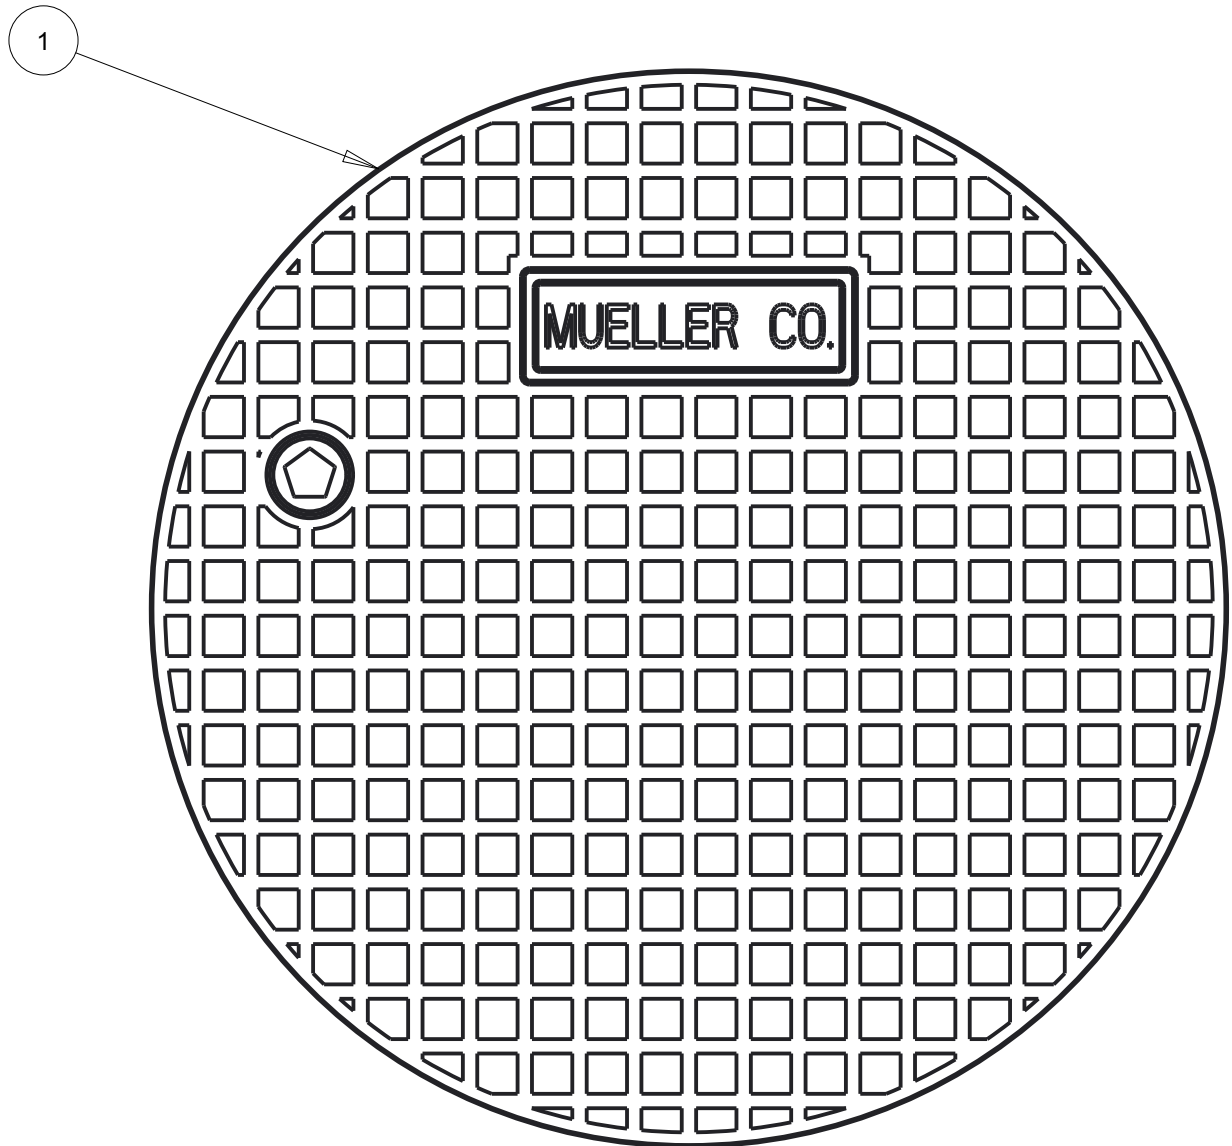

| ITEM NO | PART NUMBER | QTY | DESCRIPTION                        |
|---------|-------------|-----|------------------------------------|
| 1       | 311955      | 1   | 18" DIA SIDE LOCKING COMPOSITE LID |
| 2       | 311959      | 1   | U-BRACKET                          |

311955-U

|        |     |          |   |         |                        |        |           |
|--------|-----|----------|---|---------|------------------------|--------|-----------|
| DR. BY | BBF | 10/12/17 | UNLESS OTHERWISE NOTED                          |         | THIRD ANGLE PROJECTION |        | C.B. NO.  |
| CHKR   |     |          | BREAK CAST CORNER(S)---                         |         |                        |        |           |
| ENGR   |     |          | BREAK MACH CORNER(S)---                         |         | PURCH.                 | FINISH | PATT. NO. |
| MGR    |     |          | TOLERANCES                                      |         | REF. NO.               | SCALE  |           |
| MFG    |     |          | UNLESS OTHERWISE NOTED                          |         | STK. NO.               | NONE   |           |
| TOOL   |     |          | LINEAR  | ANGULAR |                        |        |           |
| FDRY   |     |          | ±   | ±       |                        |        |           |
| MAT'L: |     |          |   |         |                        |        |           |
|        |     | DESCR.   | Ø 18" COMPOSITE SIDE LOCKING LID WITH U-BRACKET |         |                        | NUMBER | 311955-U  |