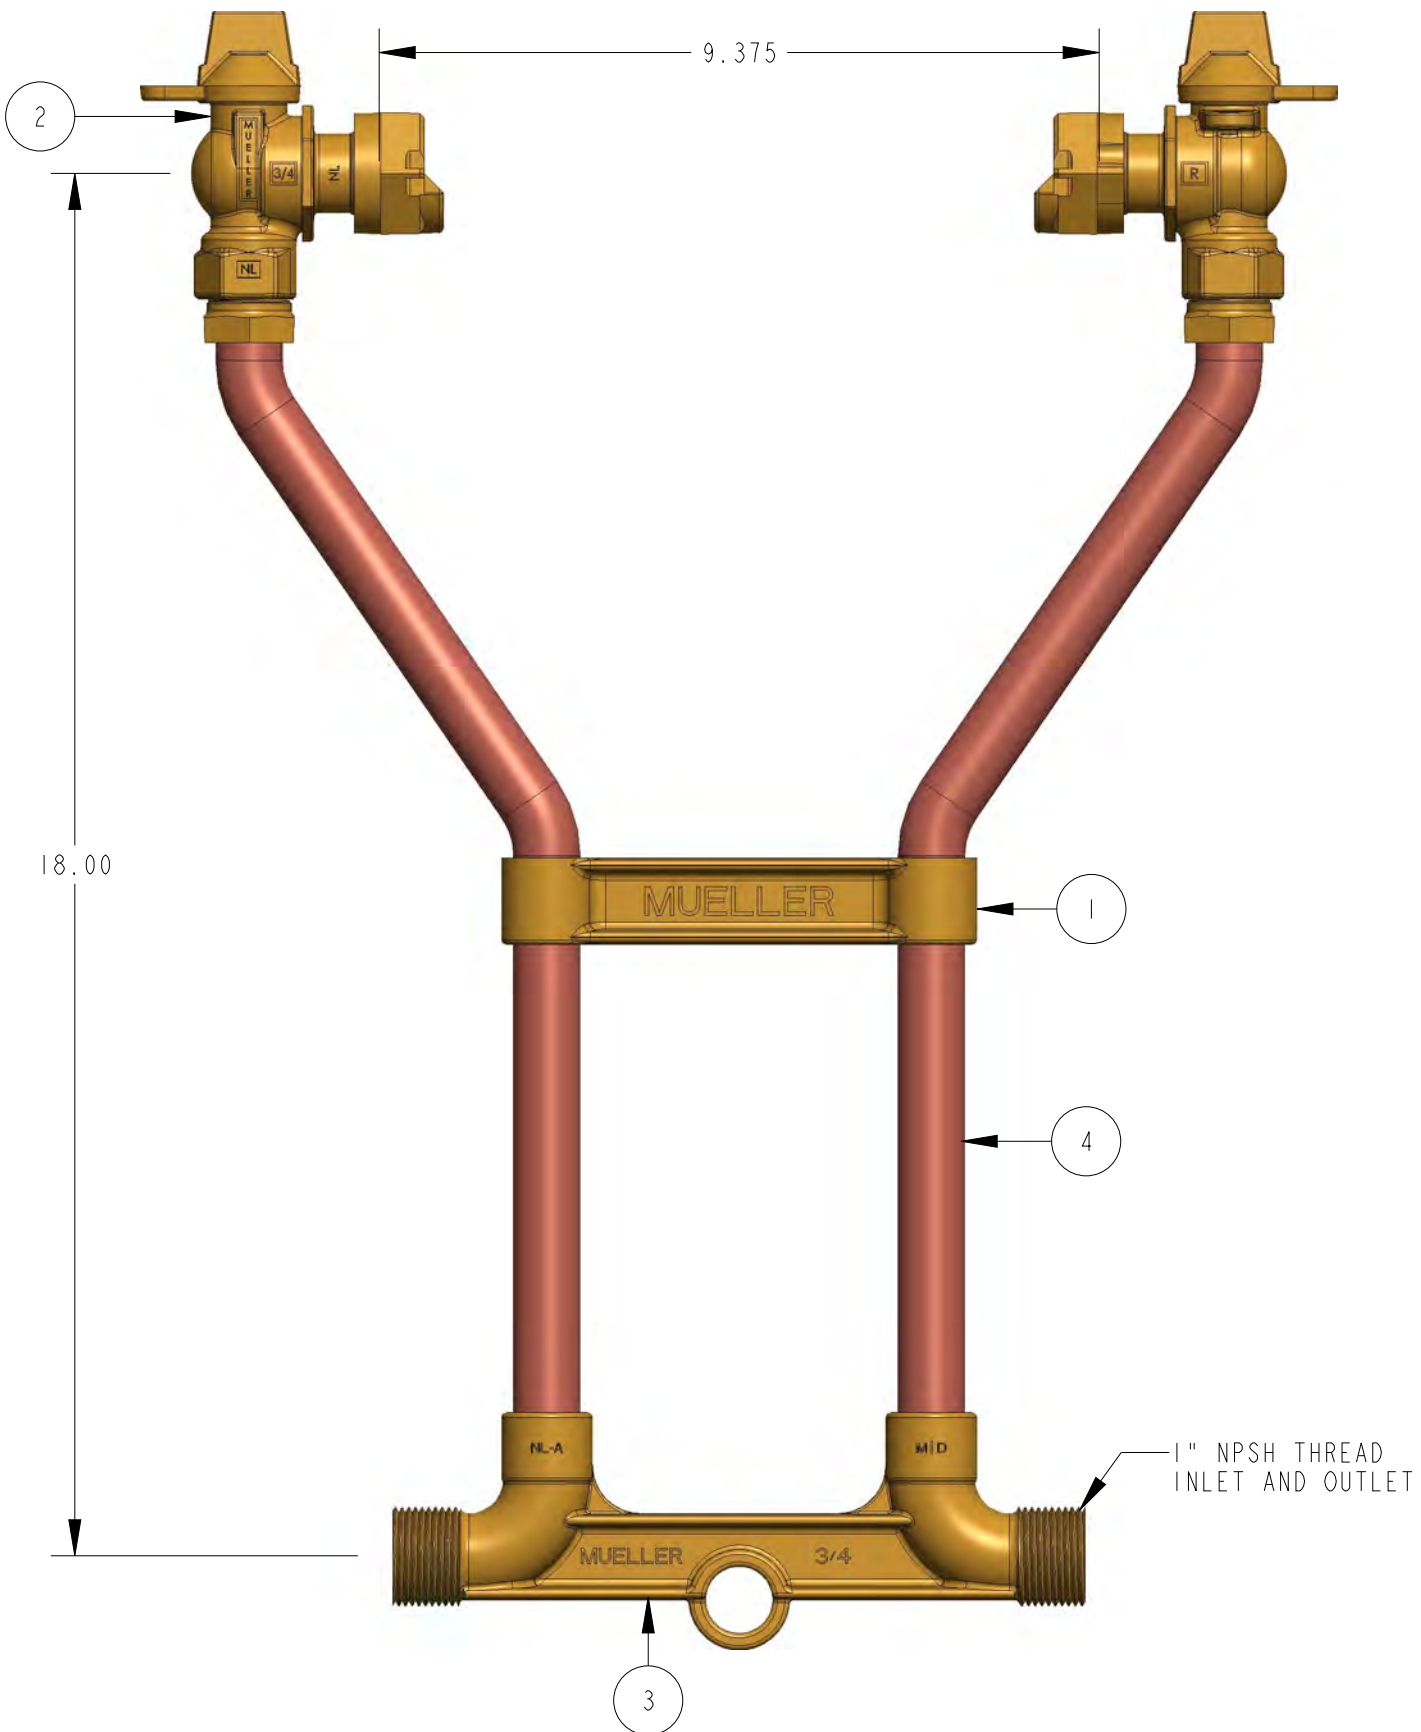

ITEM NO	PART NUMBER	QTY	DESCRIPTION
1	507859	1	TIE BAR
2	215B2426551N	2	5/8" X 3/4" REDUCED PORT BALL VALVE
3	508597E	1	3/4" H-14114 METER BAR *LLB*
4	581793E	2	RISER SUB ASSEMBLY

OPTION CODE 02:
 *BALL VALVE ON INLET AND OUTLET

313B24118---02N

DR. BY	AOD	2/17/22	UNLESS OTHERWISE NOTED	THIRD ANGLE PROJECTION	C.B. NO.
CHKR			BREAK CAST CORNER(S)---		
ENGR			BREAK MACH CORNER(S)---	PURCH.	FINISH
MGR			TOLERANCES	REF. NO.	PATT. NO.
MFG			UNLESS OTHERWISE NOTED	STK. NO.	
TOOL			LINEAR ±	ANGULAR ±	
FDRY					
MAT'L:					
			DESCR. 3/4" COPPER METER SETTER 18" RISER HEIGHT LOW LEAD BRASS	NUMBER 313B24118---02N	