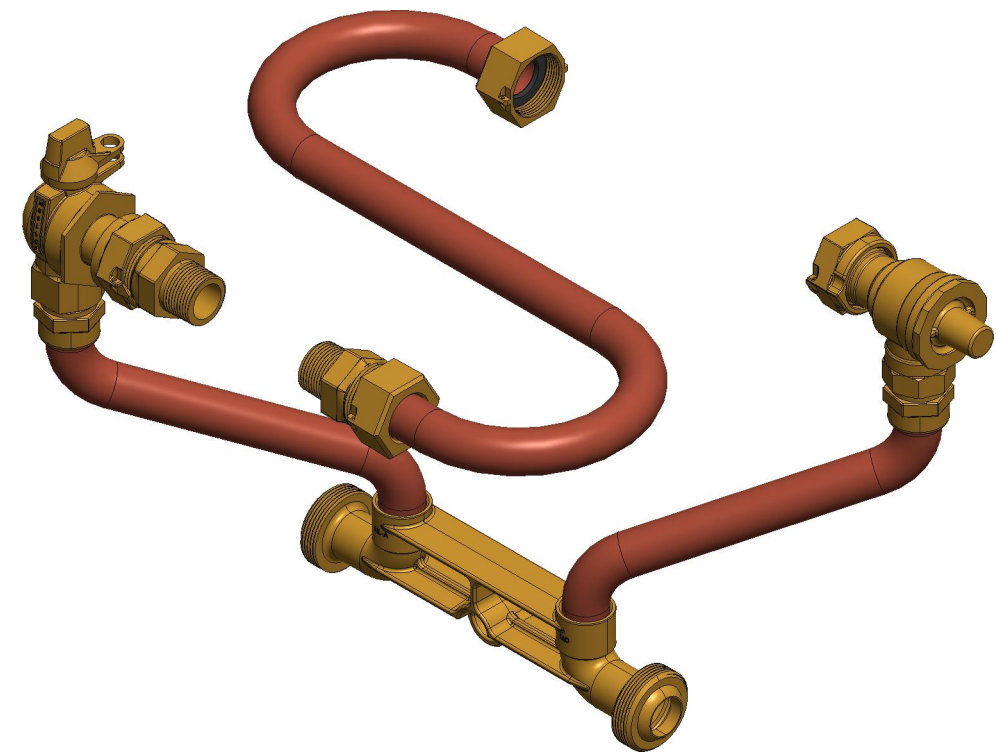

ITEM NO	PART NUMBER	QTY	DESCRIPTION
1	682164	1	SPACER TUBE ASSEMBLY
2	330B24265	1	1" FULL PORT BALL VALVE
3	330HI4244	1	1" DUAL CHECK VALVE
4	502634E	2	1" STRAINER SPUD
5	532220E	1	1" MULTI-PURPOSE METER BAR W/ BRACING EYE LLB
6	682218E	2	RISER SUB ASSEMBLY

OPTION CODE 56:

*TANDEM FOR WATTS LF223-HP PRV

389B1404--2-56N

DR. BY	AOD	5/02/22	UNLESS OTHERWISE NOTED	THIRD ANGLE PROJECTION	C.B. NO.
CHKR			BREAK CAST CORNER(S)---		
ENGR			BREAK MACH CORNER(S)---	PURCH.	FINISH
MGR			TOLERANCES	REF. NO.	PATT. NO.
MFG			UNLESS OTHERWISE NOTED	STK. NO.	
TOOL			LINEAR	ANGULAR	SCALE
FDRY			±	±	NONE
MAT'L:					
MUELLER		DESCR.	1" COPPER METER SETTER 10" RISER HEIGHT LOW LEAD BRASS		NUMBER 389B1404--2-56N