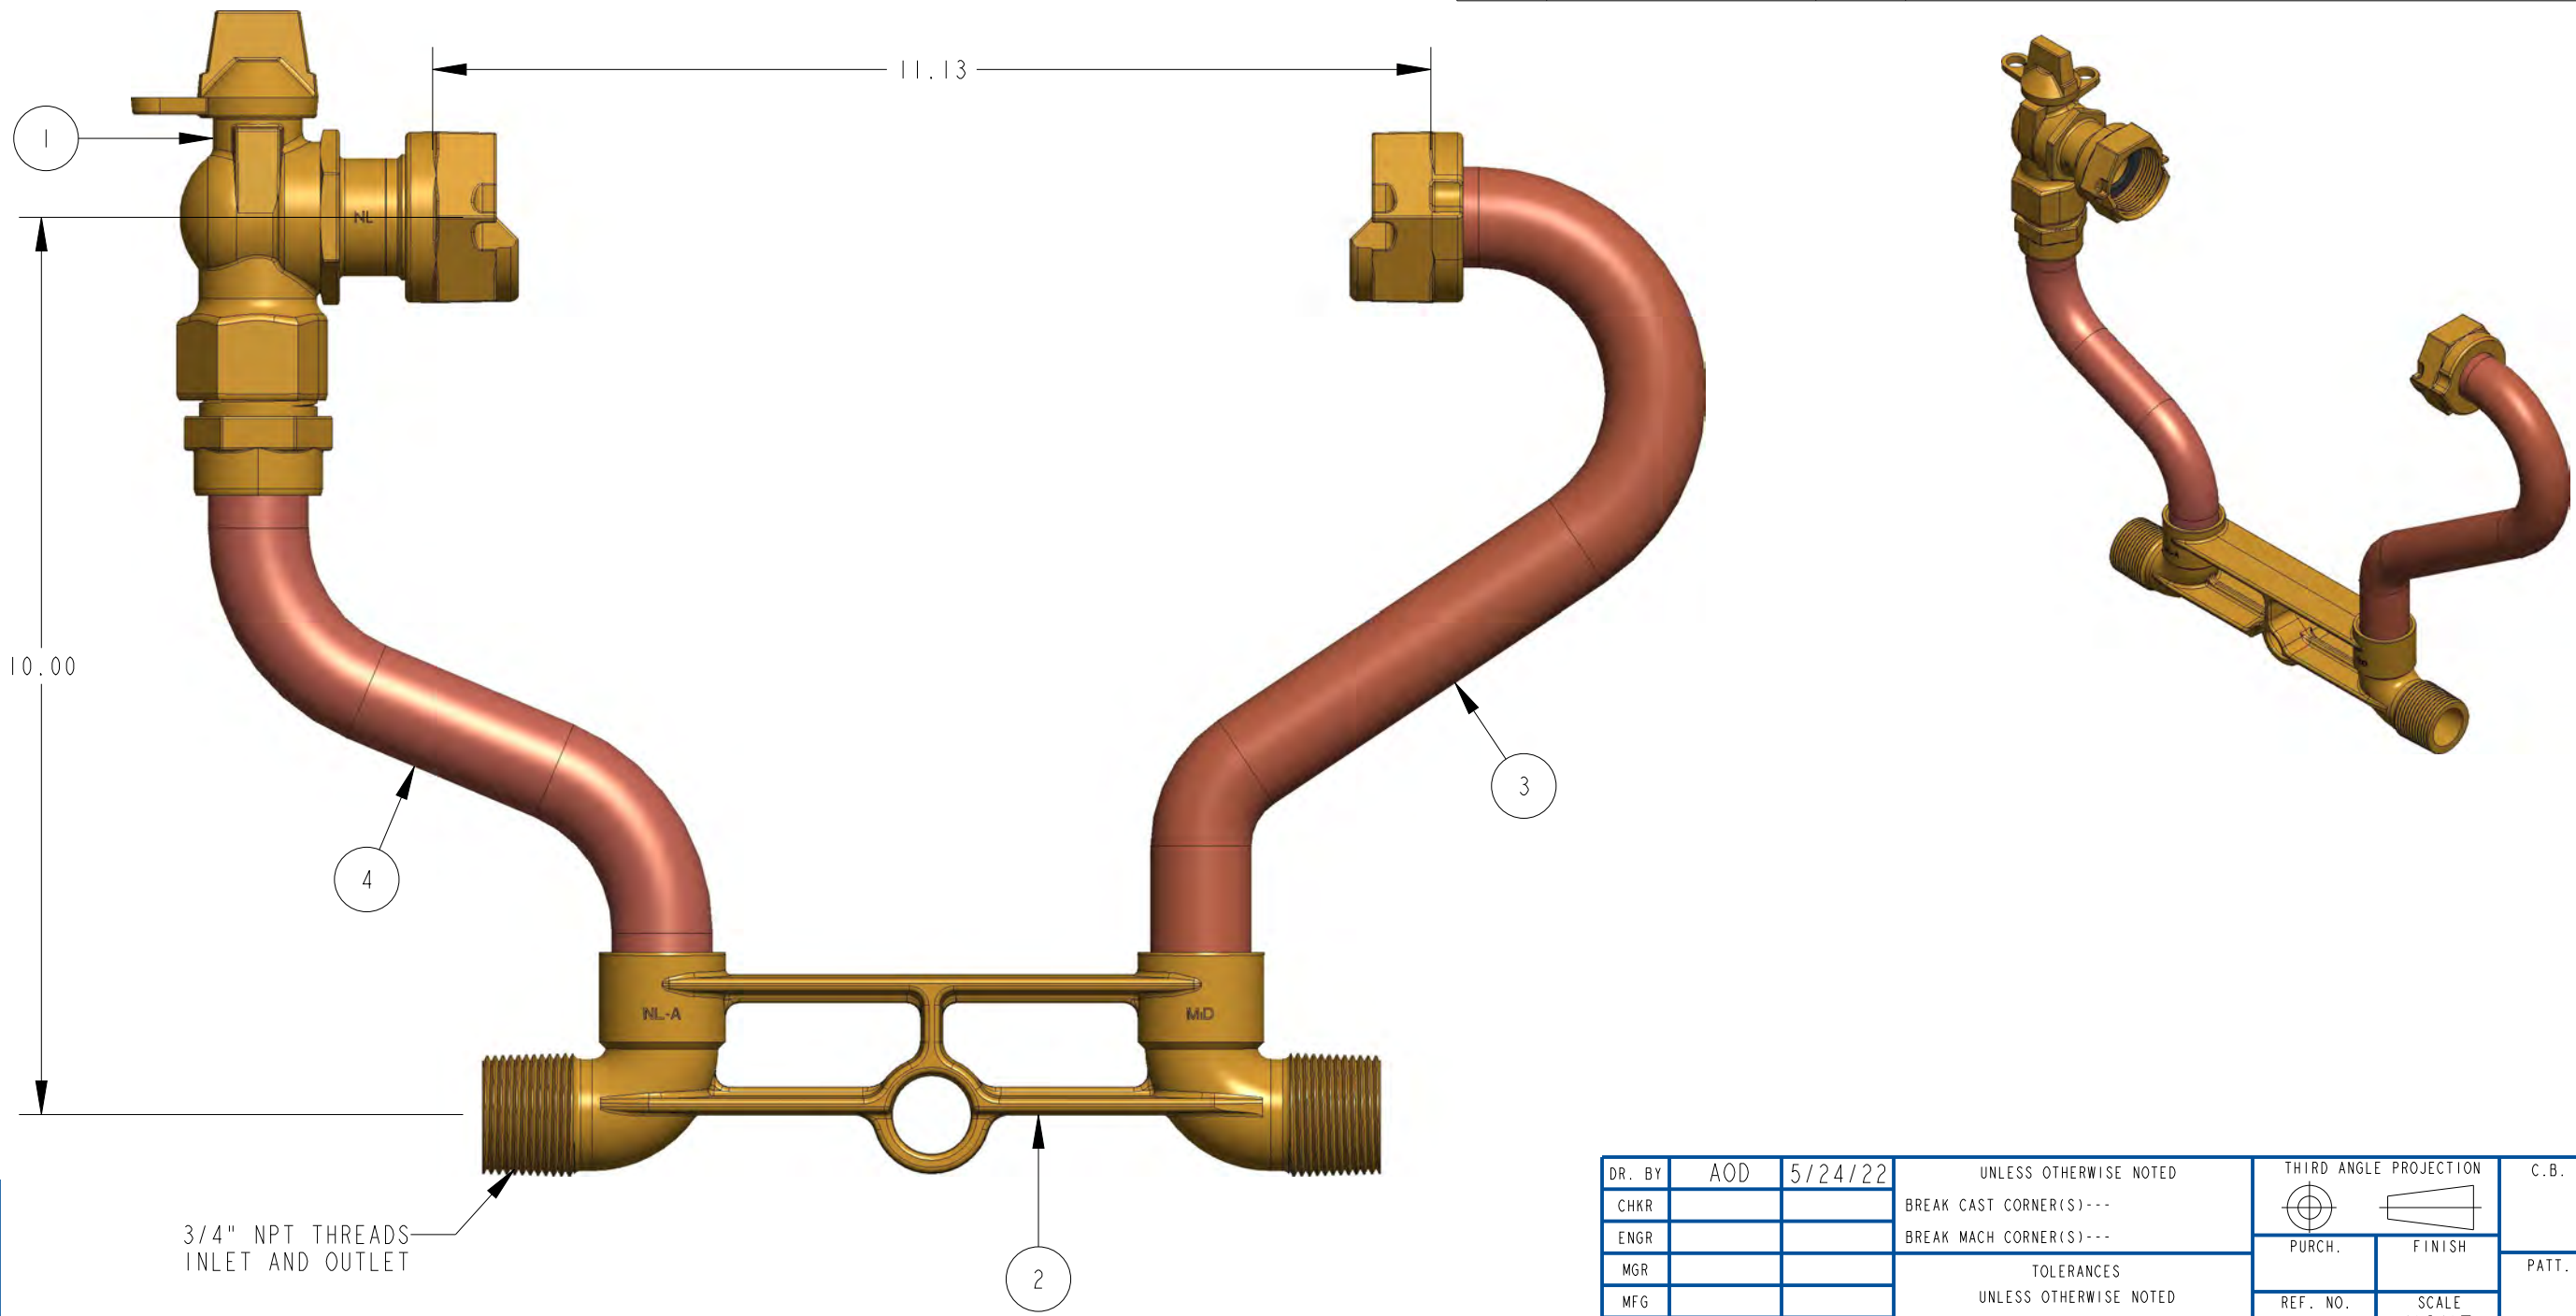

ITEM NO	PART NUMBER	QTY	DESCRIPTION
1	330B24265RN	1	1" REDUCED PORT BALL VALVE LLB
2	532226E	1	1" METER BAR W/ MIP THREADS & BRACING EYE
3	581832E	1	RISER SUB ASSEMBLY W/ SADDLE NUT
4	680054E	1	10" RISER SUB ASSEMBLY

389B2434-R----N

DR. BY	AOD	5/24/22	UNLESS OTHERWISE NOTED		THIRD ANGLE PROJECTION	C.B. NO.
CHKR			BREAK CAST CORNER(S)---			
ENGR			BREAK MACH CORNER(S)---		PURCH.	PATT. NO.
MGR			TOLERANCES		FINISH	
MFG			UNLESS OTHERWISE NOTED		REF. NO.	SCALE
TOOL			LINEAR	ANGULAR	STK. NO.	NONE
FDRY			±	±		
MAT'L:						
MUELLER			DESCR. 1" COPPER METER SETTER 10" RISER HEIGHT LOW LEAD BRASS		NUMBER 389B2434-R----N	