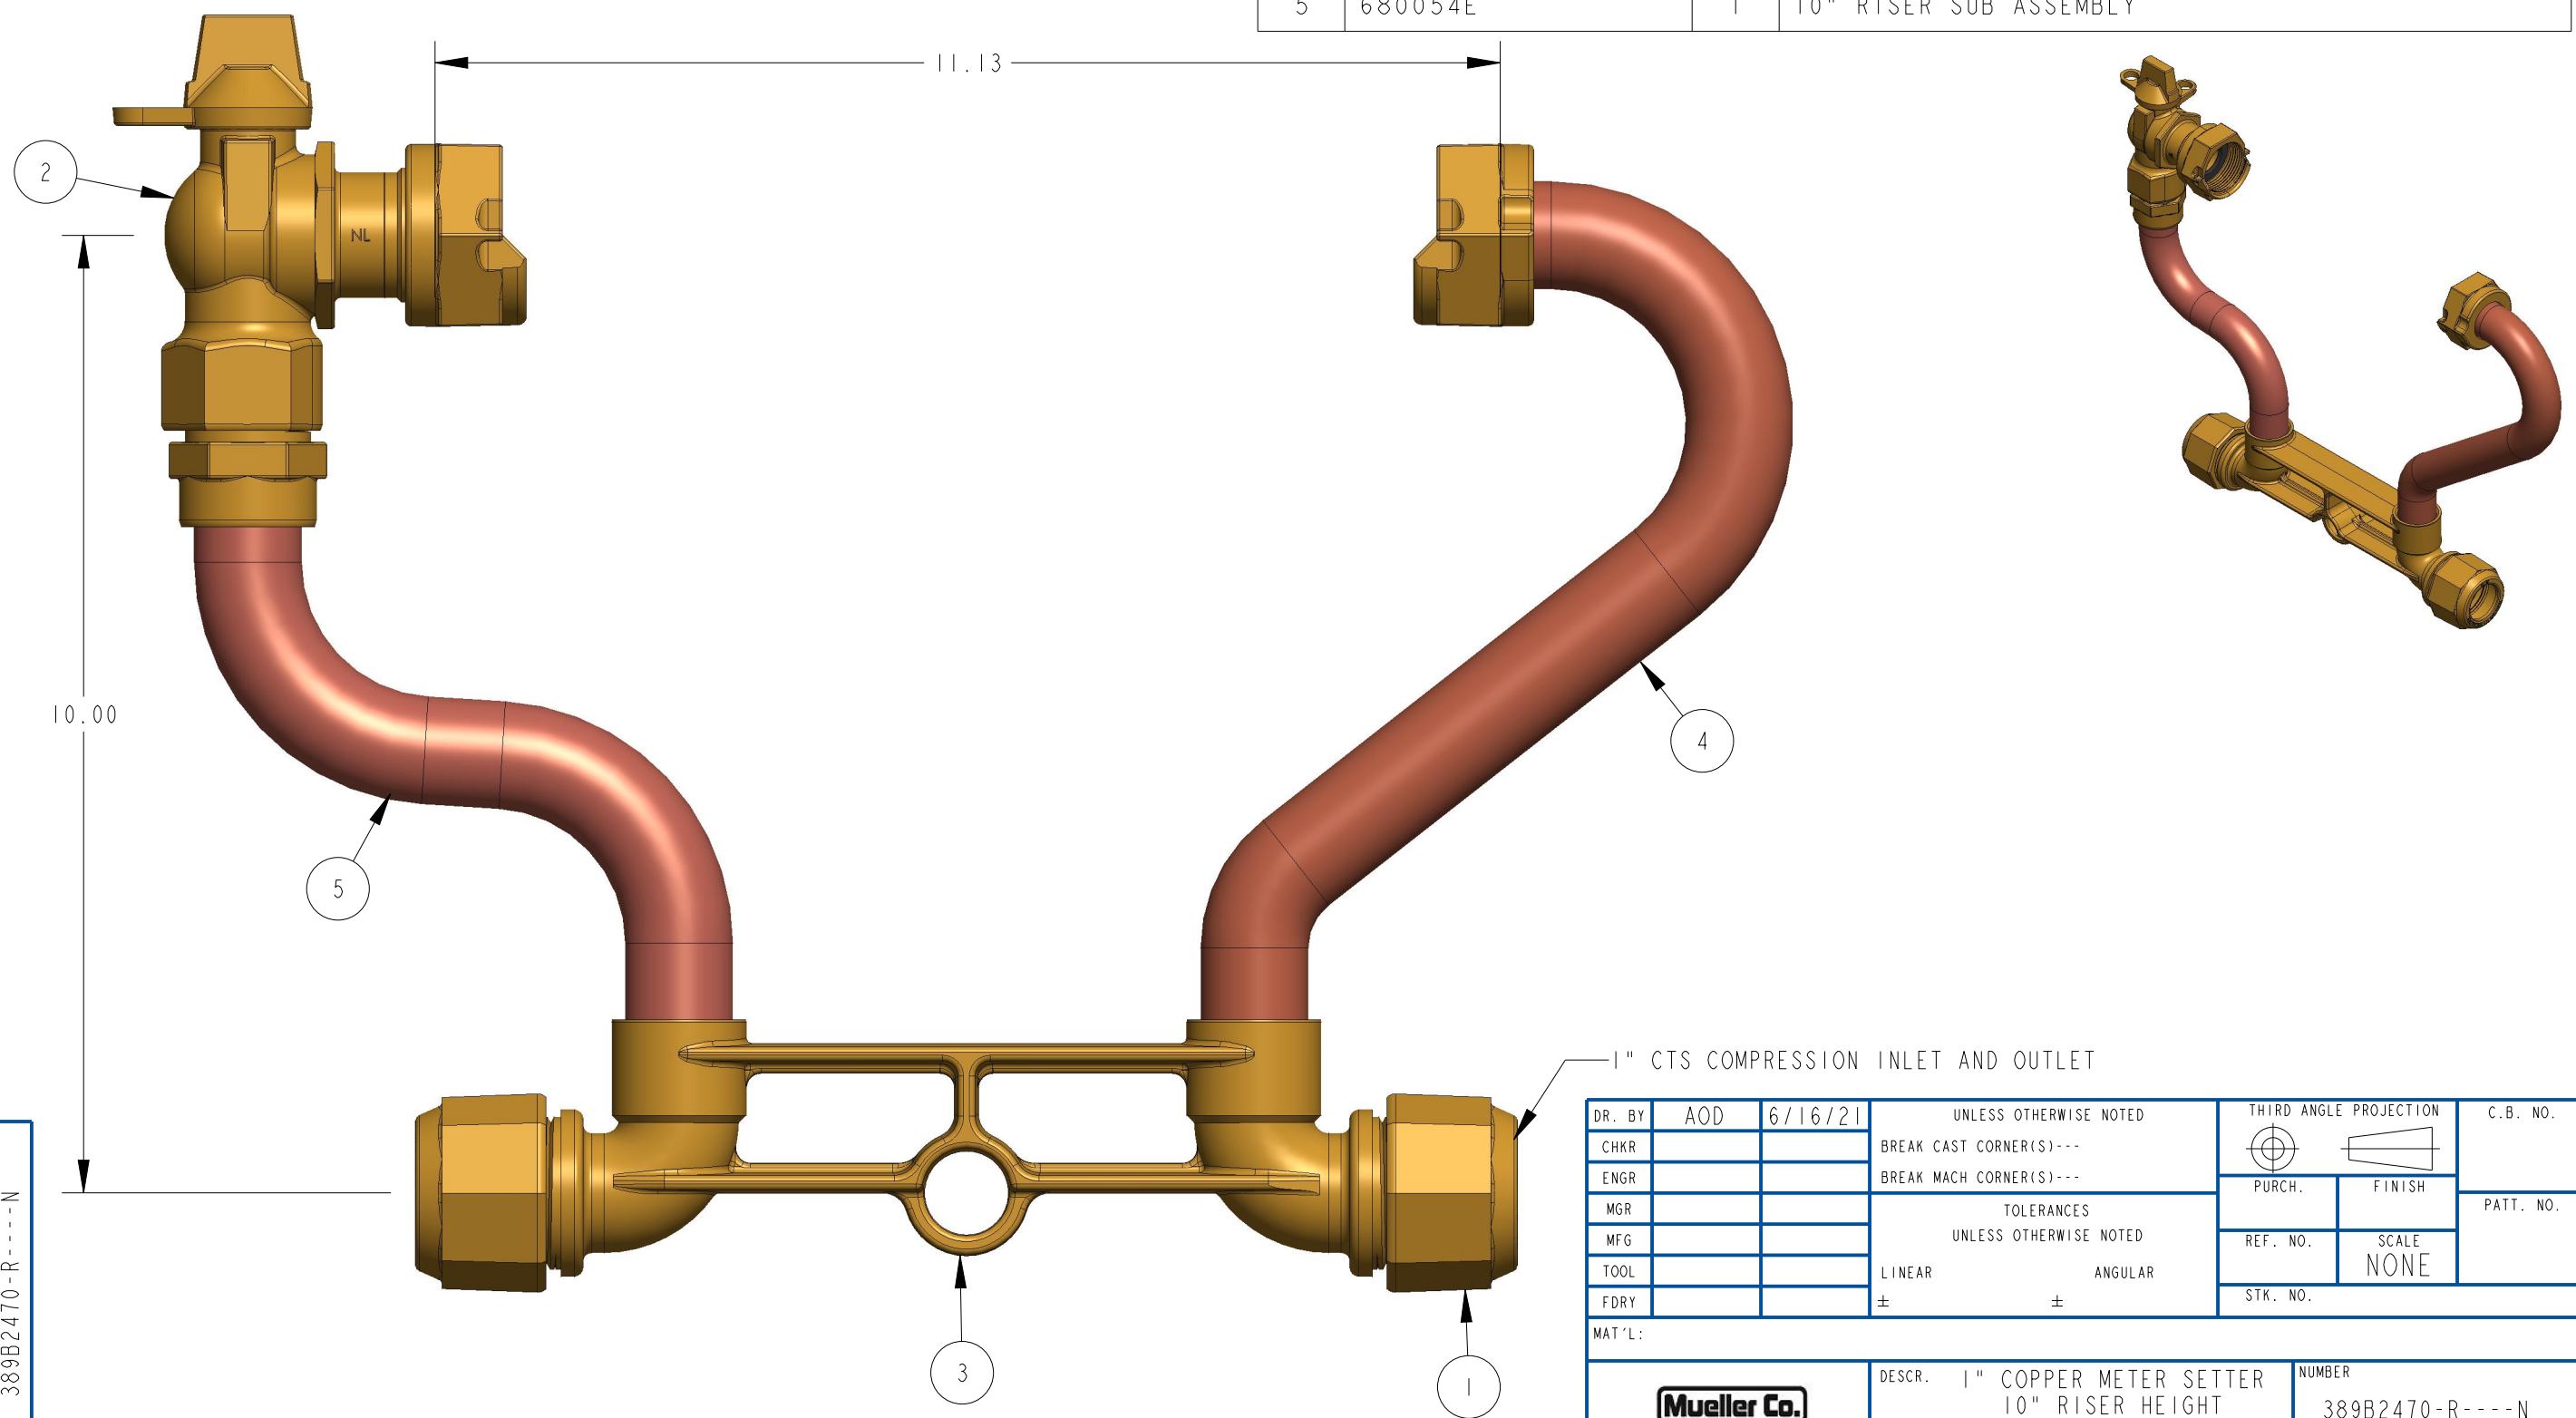

ITEM NO	PART NUMBER	QTY	DESCRIPTION
1	507835	2	1" 110 CONNECTION NUT
2	330B24265R	1	1" REDUCED PORT BALL VALVE
3	532219E	1	1" METER BAR W/ COMPRESSION THREADS & BRACING EYE
4	581832E	1	RISER SUB ASSEMBLY W/ SADDLE NUT
5	680054E	1	10" RISER SUB ASSEMBLY

389B2470-R----N

1" CTS COMPRESSION INLET AND OUTLET

DR. BY	AOD	6/16/21	UNLESS OTHERWISE NOTED		THIRD ANGLE PROJECTION	C.B. NO.
CHKR			BREAK CAST CORNER(S)---			
ENGR			BREAK MACH CORNER(S)---		PURCH.	PATT. NO.
MGR			TOLERANCES		FINISH	
MFG			UNLESS OTHERWISE NOTED		REF. NO.	SCALE
TOOL			LINEAR	ANGULAR	NONE	
FDRY			±	±	STK. NO.	
MAT'L:						
<b>Mueller Co.</b>			DESCR.	1" COPPER METER SETTER 10" RISER HEIGHT LOW LEAD BRASS	NUMBER	389B2470-R----N