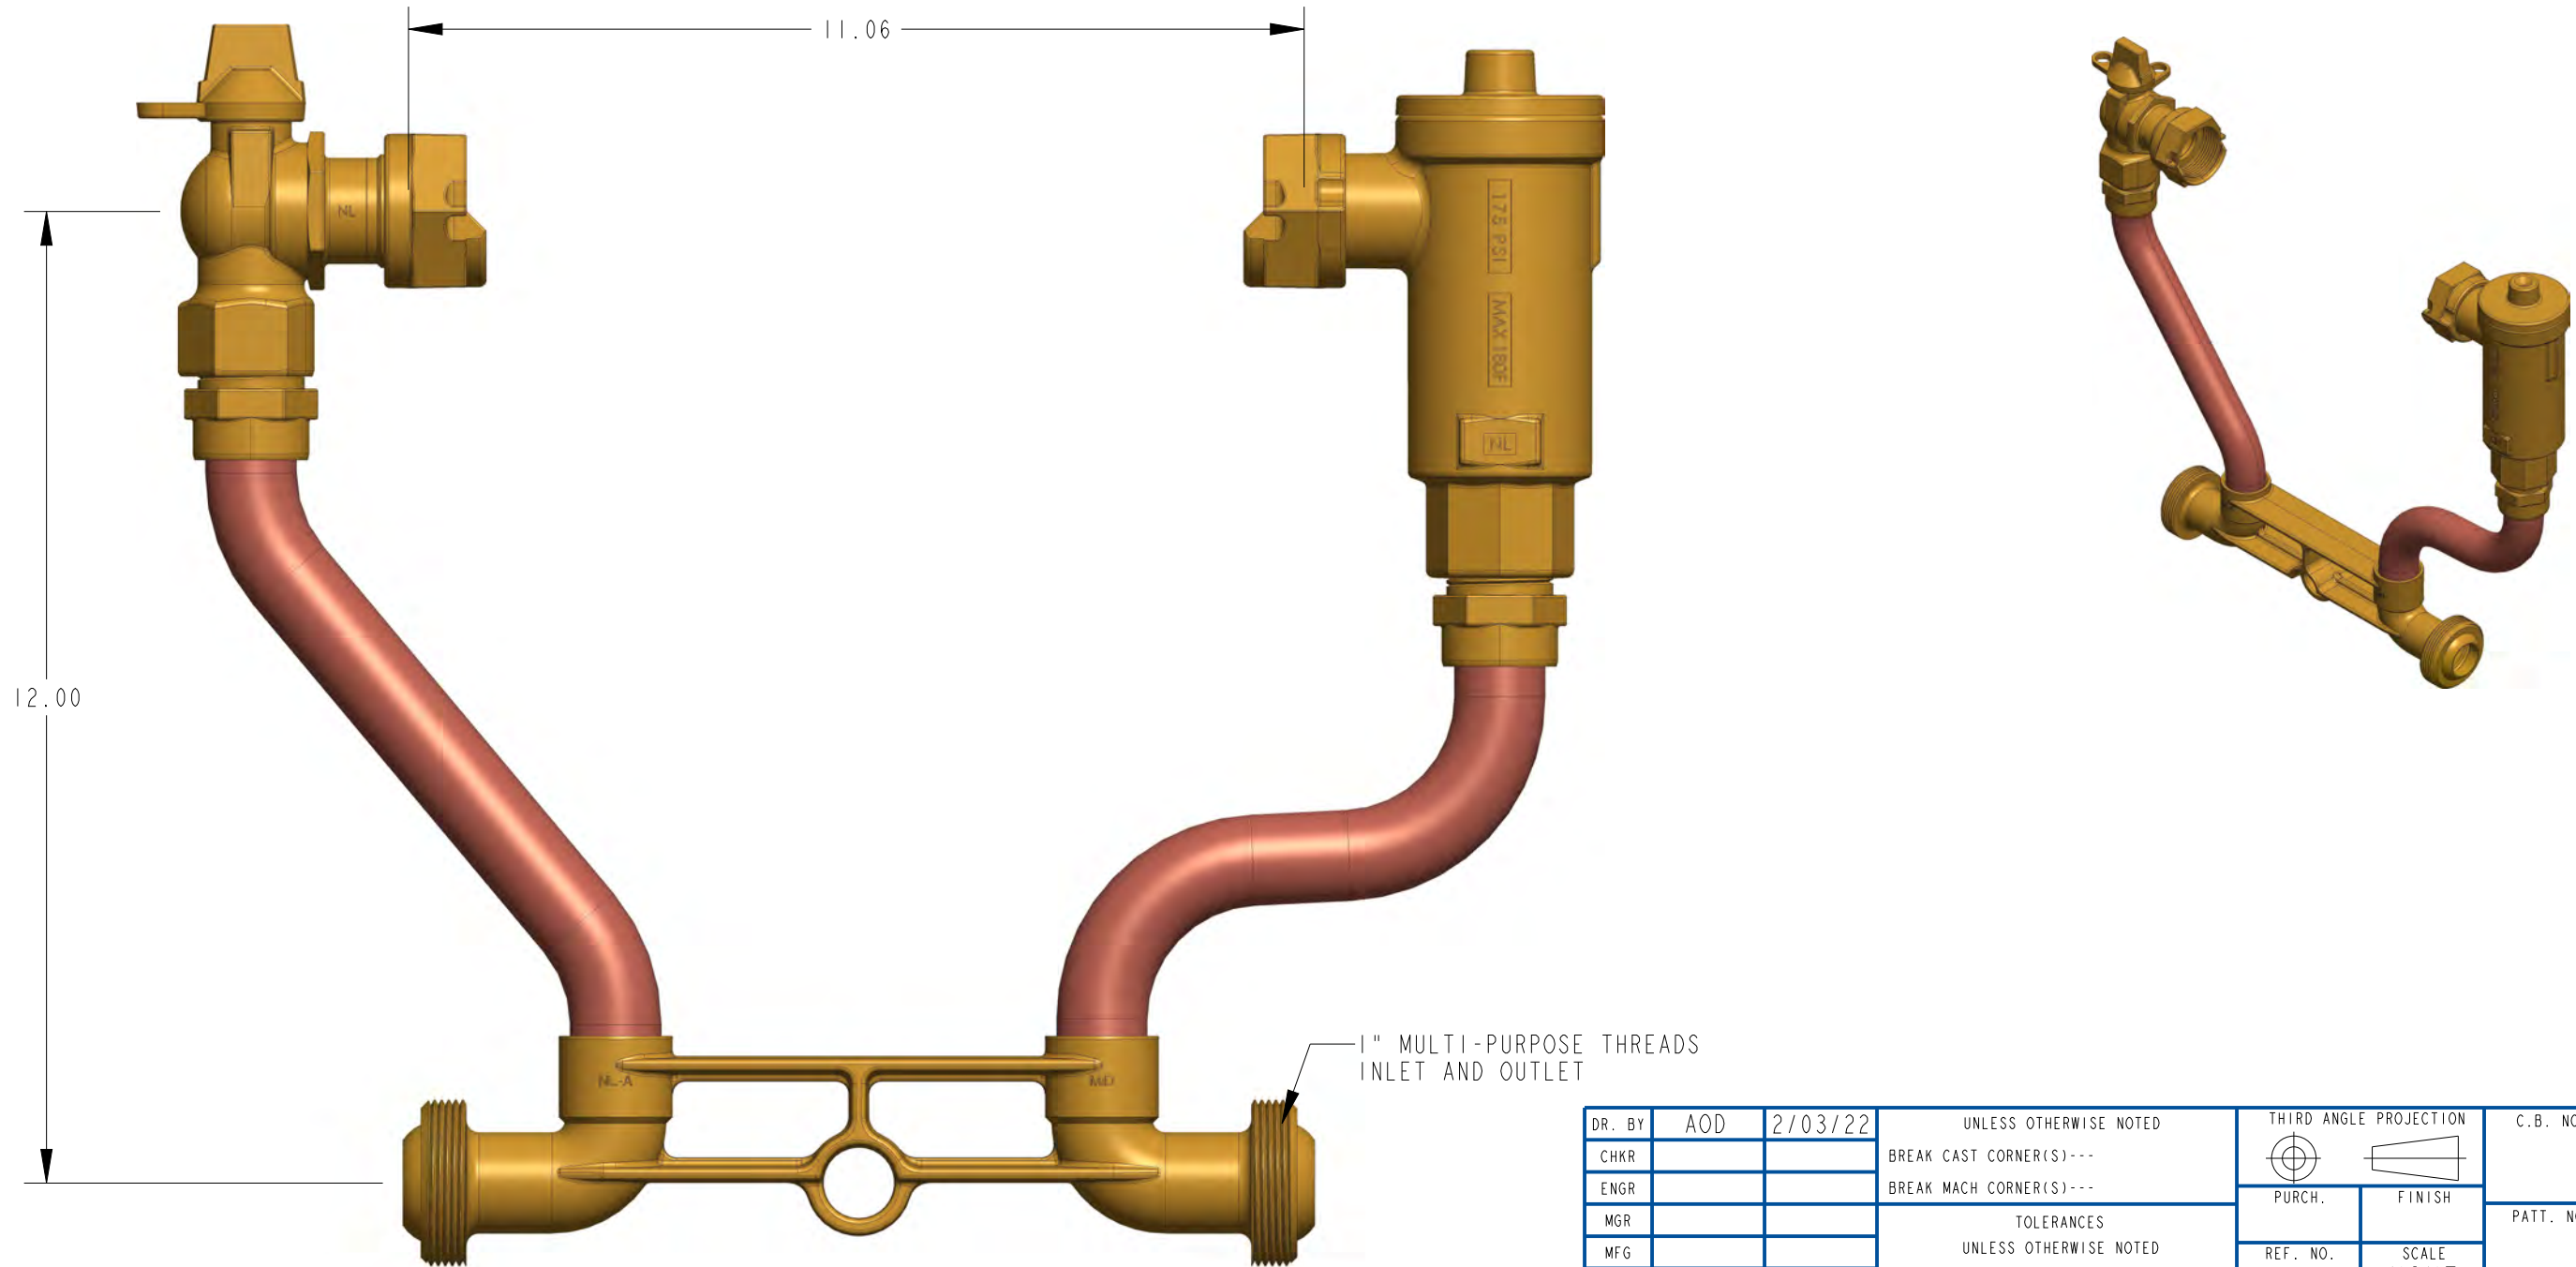

ITEM NO	PART NUMBER	QTY	DESCRIPTION
1	330B24265RN	1	1" REDUCED PORT BALL VALVE LLB
2	330H14460AN	1	1" ASSE APPROVED VERTICAL CHECK
3	532220E	1	1" MULTI-PURPOSE METER BAR W/ BRACING EYE LLB
4	680056E	1	RISER SUB ASSEMBLY
5	682113E	1	RISER SUB ASSEMBLY

390B2404-R6A--N

DR. BY	AOD	2/03/22	UNLESS OTHERWISE NOTED	THIRD ANGLE PROJECTION	C.B. NO.
CHKR			BREAK CAST CORNER(S)---		
ENGR			BREAK MACH CORNER(S)---	PURCH.	FINISH
MGR			TOLERANCES	REF. NO.	PATT. NO.
MFG			UNLESS OTHERWISE NOTED	SCALE	NONE
TOOL			LINEAR	ANGULAR	STK. NO.
FDRY			±	±	
MAT'L:					
			DESCR. 1" COPPER METER SETTER 12" RISER HEIGHT LOW LEAD BRASS	NUMBER 390B2404-R6A--N	