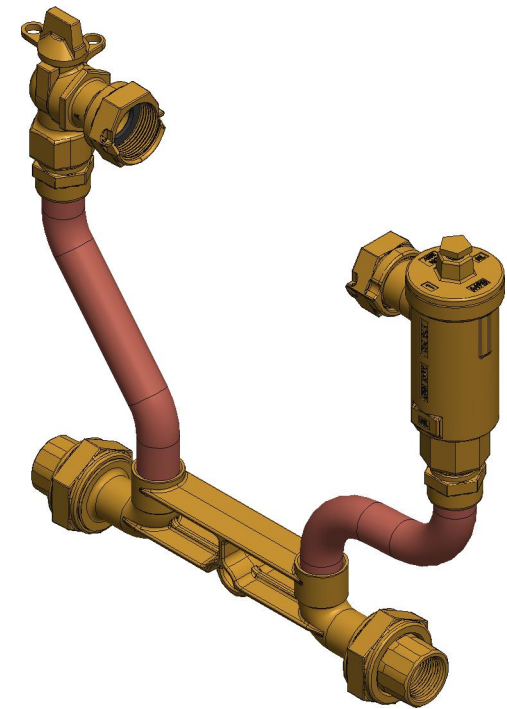

ITEM NO	PART NUMBER	QTY	DESCRIPTION
1	532220	1	1" HORIZONTAL METER BAR WITH BRACING EYE
2	330B24265RN	1	1" REDUCED PORT BALL VALVE LLB
3	330H14222N	2	1" MULTI-PURPOSE X FIP THREAD TAILPIECE LLB
4	330H1446005AN	1	1" ANGLE CHECK VALVE
5	680056E	1	RISER SUB ASSEMBLY
6	682113E	1	RISER SUB ASSEMBLY

**OPTION CODE: 05**  
 \*H14222 INSTALLED ON INLET AND OUTLET

390B2404-R6D05N

DR. BY	SLV	3/14/19	UNLESS OTHERWISE NOTED	THIRD ANGLE PROJECTION	C.B. NO.
CHKR			BREAK CAST CORNER(S)---		
ENGR			BREAK MACH CORNER(S)---	PURCH.	PATT. NO.
MGR			TOLERANCES	FINISH	
MFG			UNLESS OTHERWISE NOTED	REF. NO.	SCALE
TOOL			LINEAR		NONE
FDRY			±	ANGULAR	±
MATL:				STK. NO.	
<b>Mueller Co.</b>		DESCR.	1" COPPER METER SETTER 12" HEIGHT LOW LEAD BRASS		NUMBER 390B2404-R6D05N