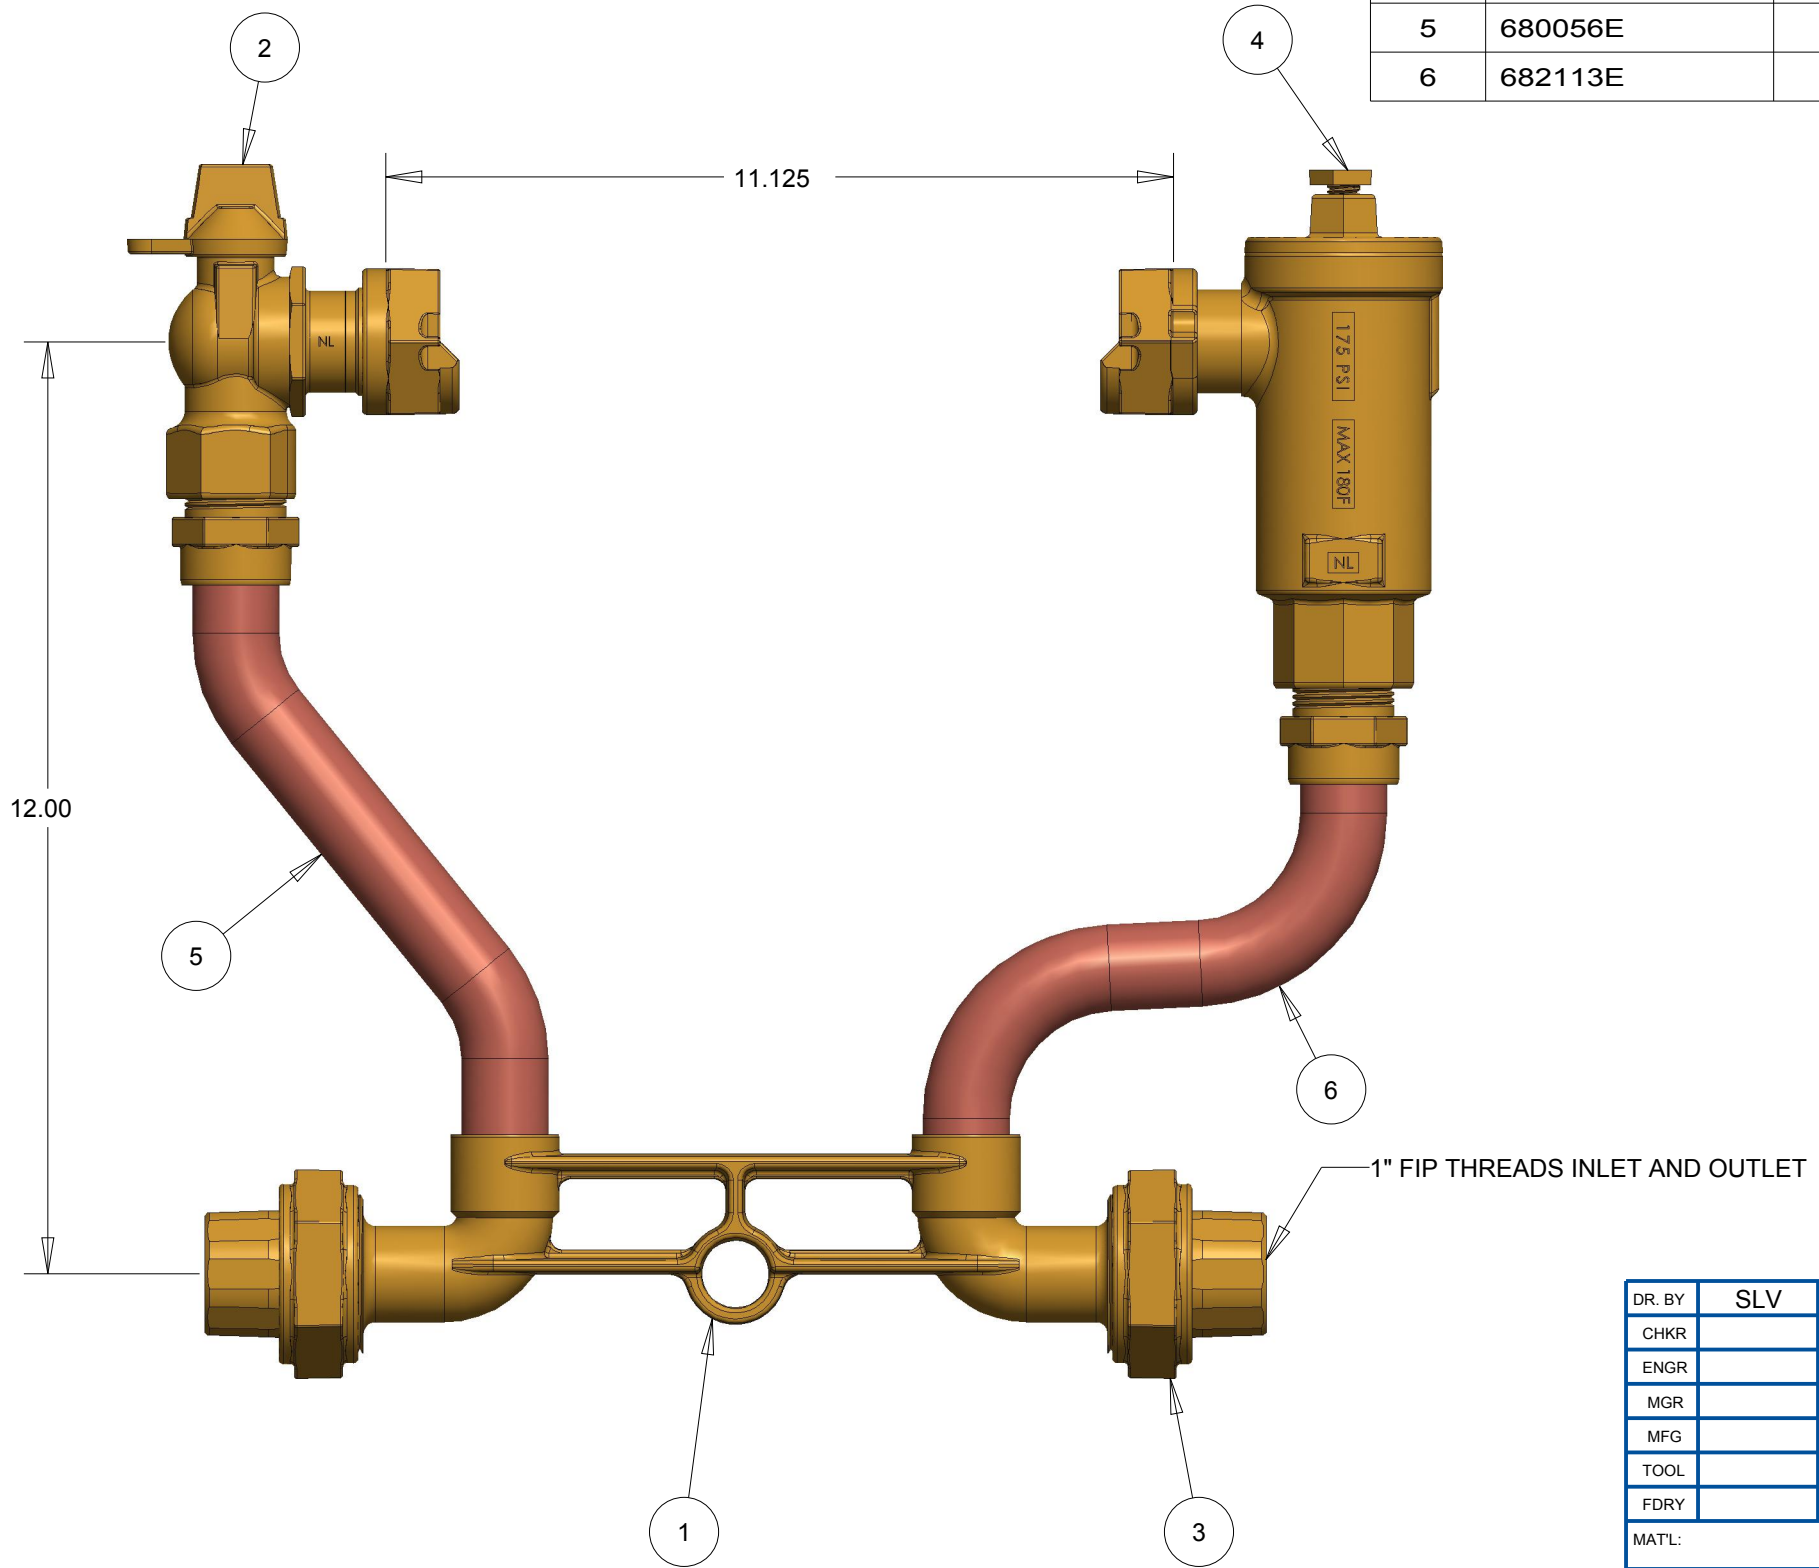

ITEM NO	PART NUMBER	QTY	DESCRIPTION
1	532220	1	1" HORIZONTAL METER BAR WITH BRACING EYE
2	330B24265RN	1	1" REDUCED PORT BALL VALVE LLB
3	330H14222N	2	1" MULTI-PURPOSE X FIP THREAD TAILPIECE LLB
4	330H1446005AN	1	1" ANGLE CHECK VALVE
5	680056E	1	RISER SUB ASSEMBLY
6	682113E	1	RISER SUB ASSEMBLY

**OPTION CODE: 05**  
 \*H14222 INSTALLED ON INLET AND OUTLET

390B2404-R6D05N

DR. BY	SLV	3/14/19	UNLESS OTHERWISE NOTED	THIRD ANGLE PROJECTION	C.B. NO.
CHKR			BREAK CAST CORNER(S)---		
ENGR			BREAK MACH CORNER(S)---	PURCH.	PATT. NO.
MGR			TOLERANCES	FINISH	
MFG			UNLESS OTHERWISE NOTED	REF. NO.	SCALE
TOOL			LINEAR		NONE
FDRY			±	ANGULAR	±
MATL:				STK. NO.	
<b>Mueller Co.</b>		DESCR.	1" COPPER METER SETTER 12" HEIGHT LOW LEAD BRASS		NUMBER 390B2404-R6D05N