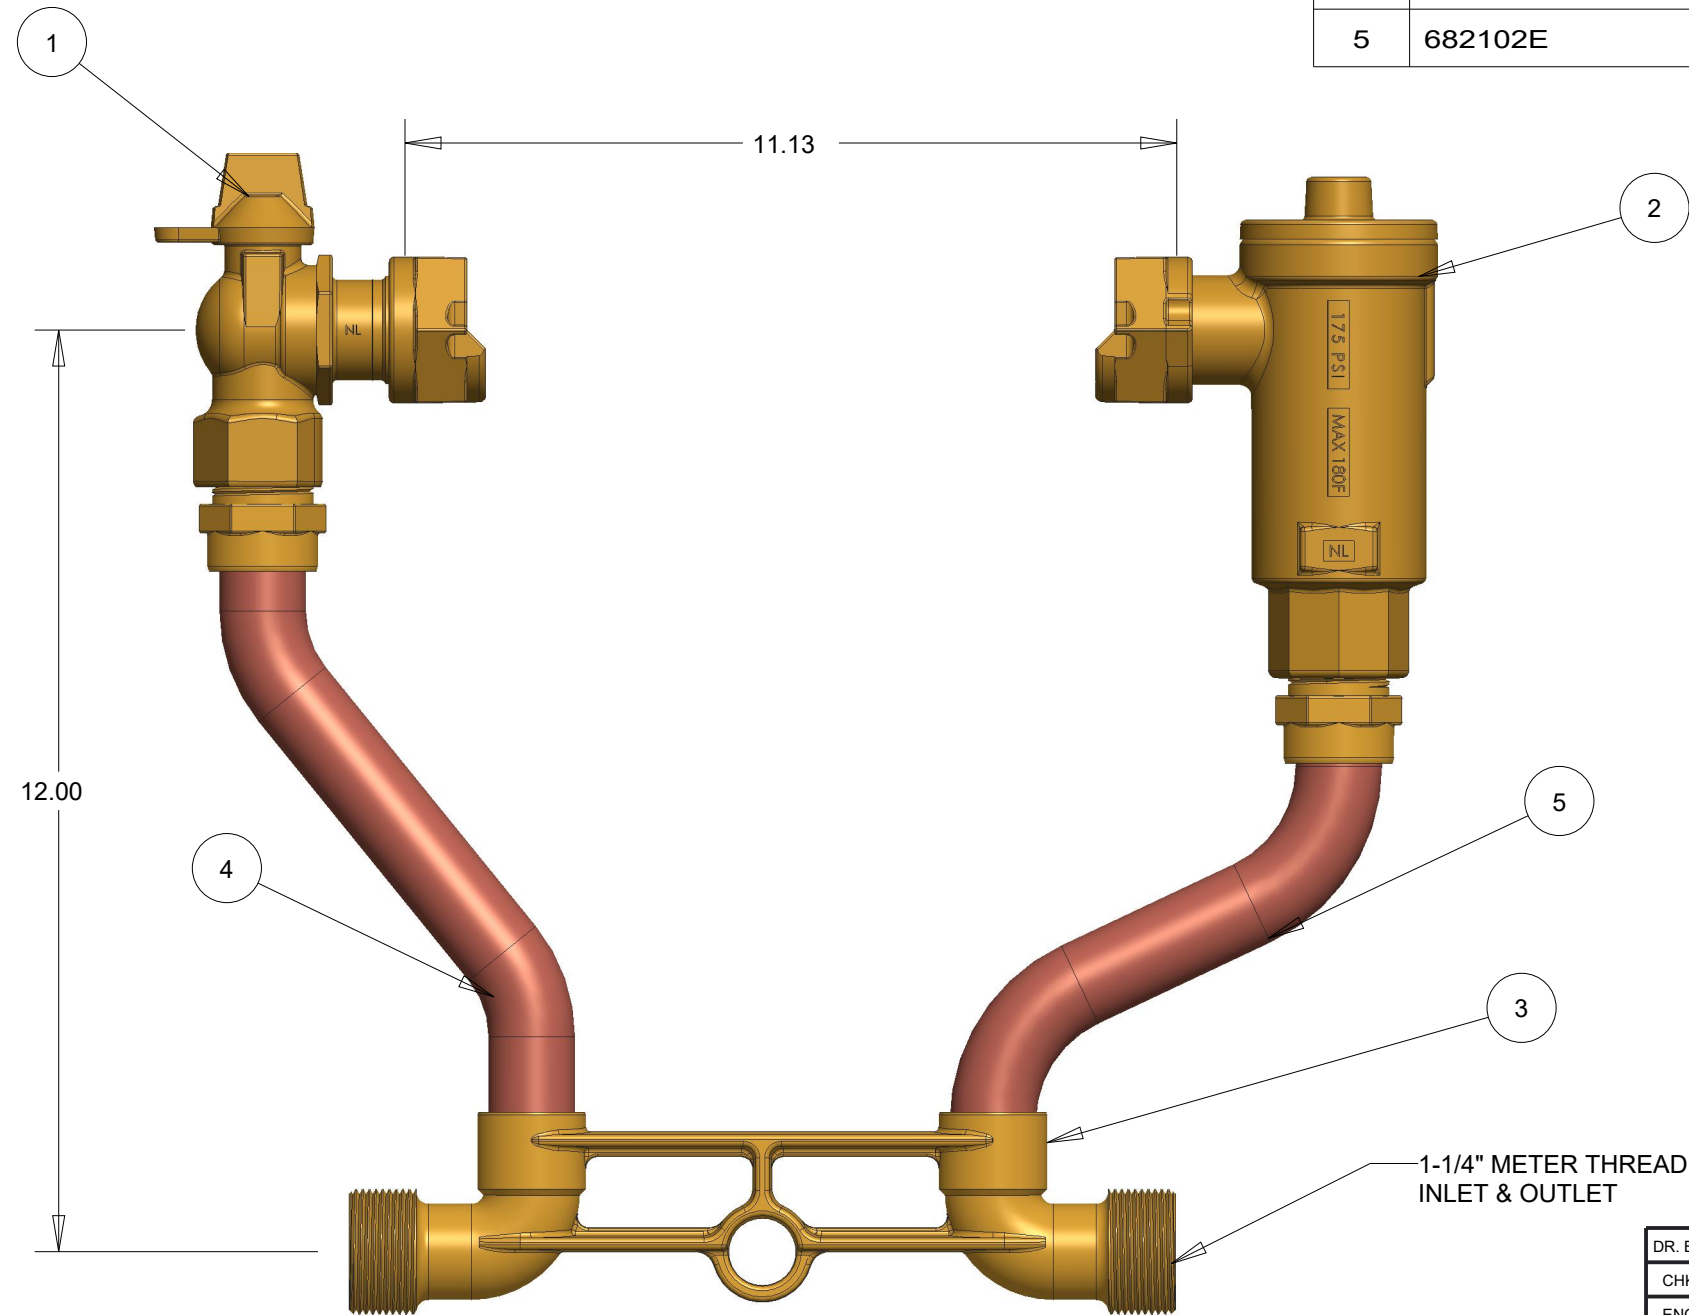

ITEM NO	PART NUMBER	QTY	DESCRIPTION
1	330B24265R	1	1" REDUCED PORT BALL VALVE
2	330H14460AN	1	1" ASSE APPROVED VERTICAL CHECK
3	532221E	1	1" HORIZONTAL METER BAR WITH BRACING EYE *LLB*
4	680056E	1	RISER SUB ASSEMBLY
5	682102E	1	RISER SUB ASSEMBLY

390B24118-6A--N

DR. BY	BBF	7/12/18	UNLESS OTHERWISE NOTED		THIRD ANGLE PROJECTION		C.B. NO.
CHKR			BREAK CAST CORNER(S)--				
ENGR			BREAK MACH CORNER(S)--		PURCH.	FINISH	PATT. NO.
MGR			TOLERANCES		REF. NO.		SCALE NONE
MFG			UNLESS OTHERWISE NOTED		STK. NO.		
TOOL			LINEAR	ANGULAR			
FDRY			±	±			
MATL:							
Mueller Co.			DESCR. 1" COPPER METER SETTER 12" RISER HEIGHT LOW LEAD BRASS			NUMBER 390B24118-6A--N	