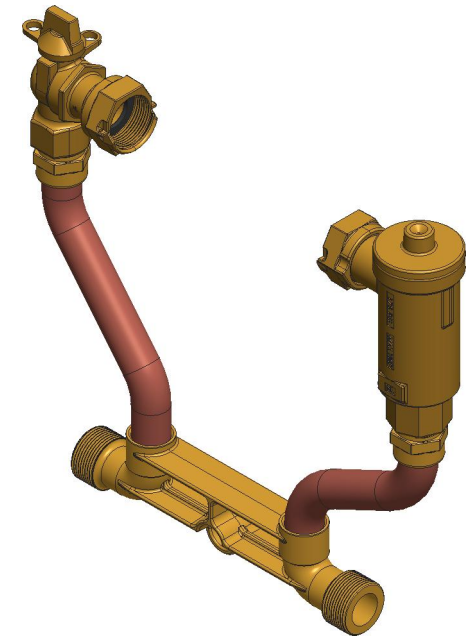

ITEM NO	PART NUMBER	QTY	DESCRIPTION
1	330B24265R	1	1" REDUCED PORT BALL VALVE
2	330H14460AN	1	1" ASSE APPROVED VERTICAL CHECK
3	532221E	1	1" HORIZONTAL METER BAR WITH BRACING EYE *LLB*
4	680056E	1	RISER SUB ASSEMBLY
5	682102E	1	RISER SUB ASSEMBLY

390B24118-6A--N

DR. BY	BBF	7/12/18	UNLESS OTHERWISE NOTED		THIRD ANGLE PROJECTION		C.B. NO.
CHKR			BREAK CAST CORNER(S)--				
ENGR			BREAK MACH CORNER(S)--		PURCH.	FINISH	PATT. NO.
MGR			TOLERANCES		REF. NO.		SCALE NONE
MFG			UNLESS OTHERWISE NOTED		STK. NO.		
TOOL			LINEAR	ANGULAR			
FDRY			±	±			
MATL:							
Mueller Co.			DESCR. 1" COPPER METER SETTER 12" RISER HEIGHT LOW LEAD BRASS			NUMBER 390B24118-6A--N	