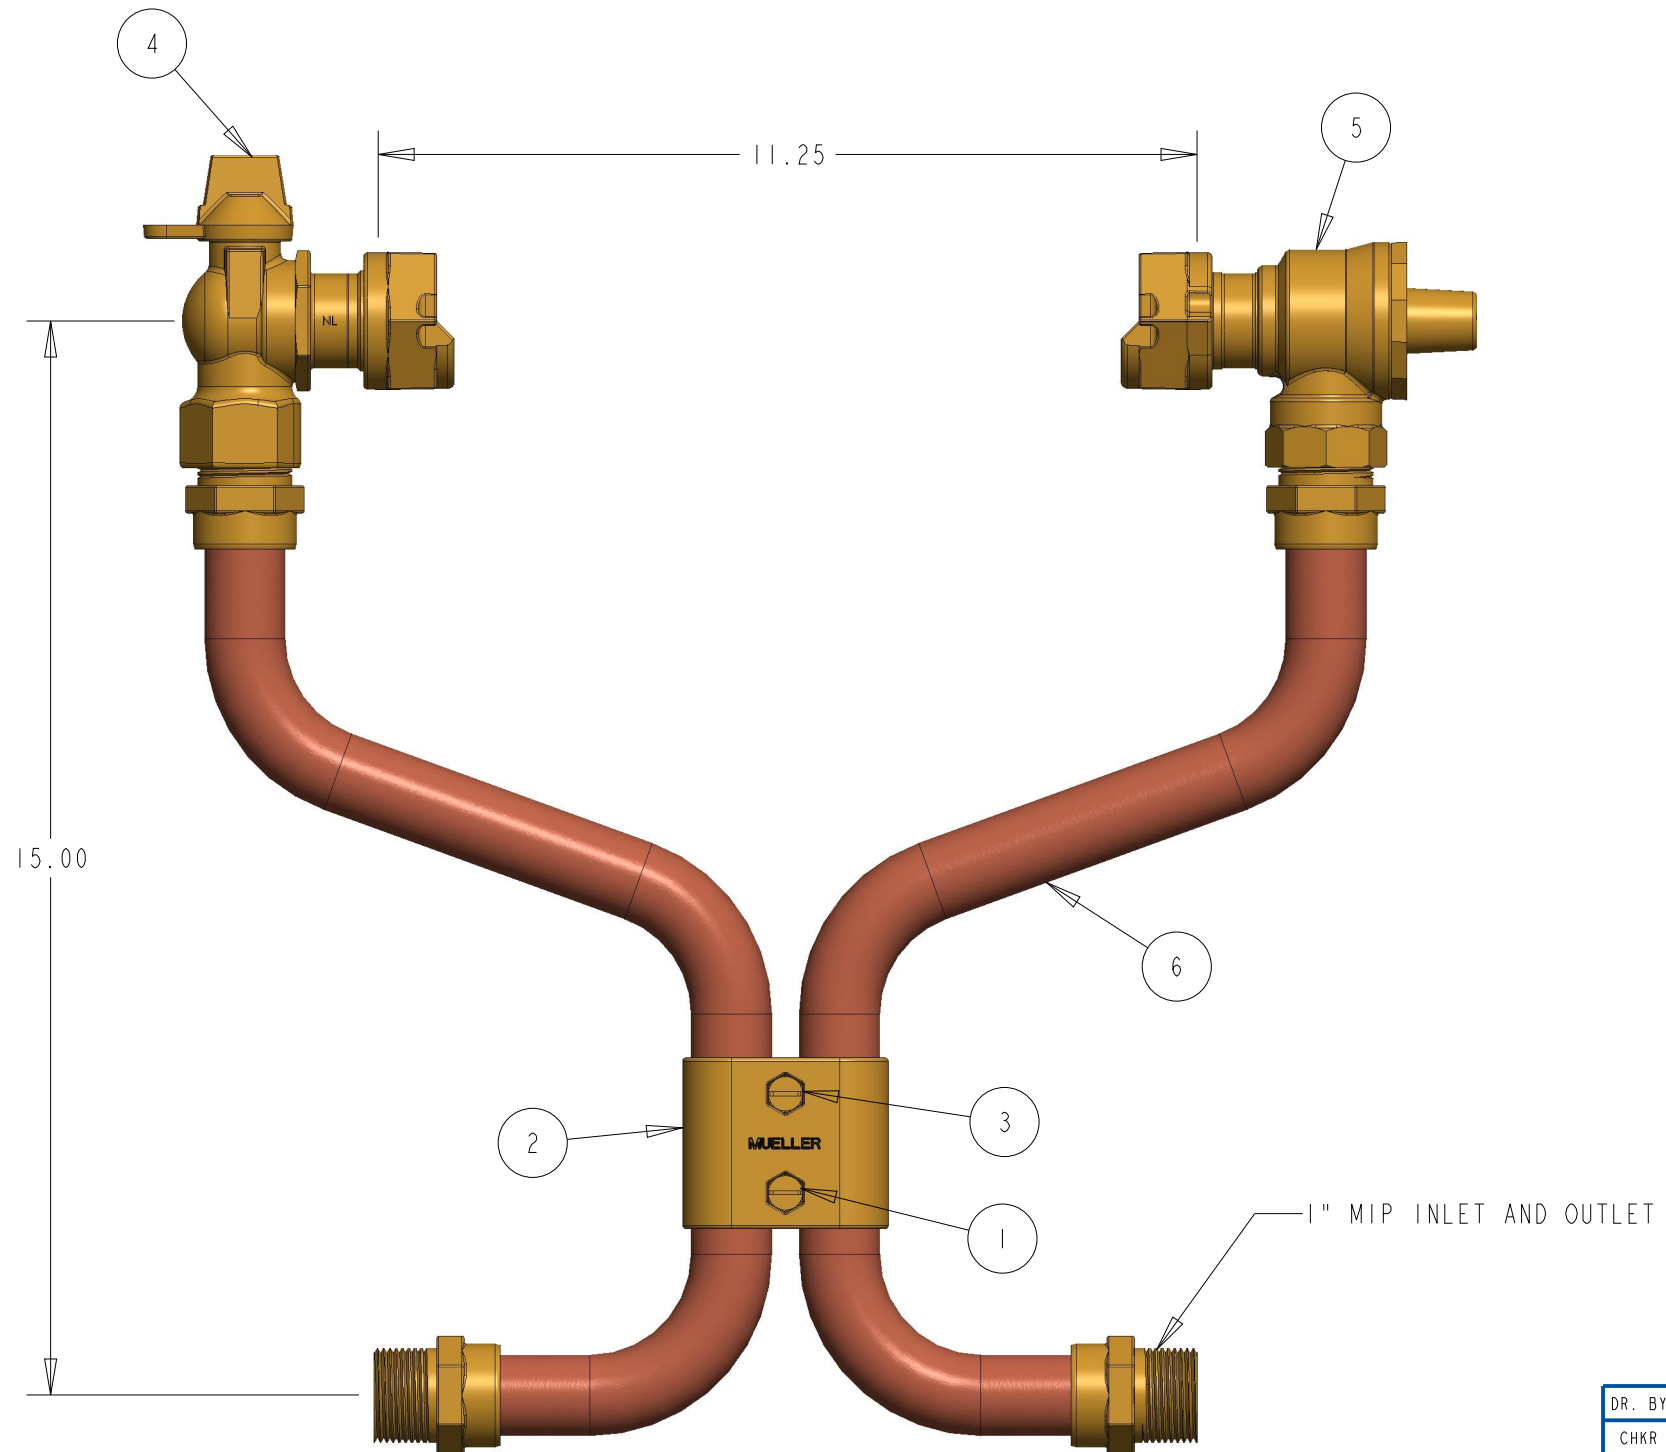

391B24104R2---N

ITEM NO	PART NUMBER	QTY	DESCRIPTION
1	071656	2	1/4-20 UNC HEX NUT
2	074961-1	2	CENTER CLAMP
3	311928	2	BRASS FLAT HEAD SCREW
4	330B24265R	1	1" REDUCED PORT BALL VALVE
5	330H14244	1	1" DUAL CHECK VALVE
6	681101E	2	RISER SUB ASSEMBLY

DR. BY	SLV	3/6/19	UNLESS OTHERWISE NOTED	THIRD ANGLE PROJECTION	C.B. NO.
CHKR			BREAK CAST CORNER(S)---		
ENGR			BREAK MACH CORNER(S)---	PURCH.	PATT. NO.
MGR			TOLERANCES	FINISH	
MFG			UNLESS OTHERWISE NOTED	REF. NO.	SCALE
TOOL			LINEAR ±	ANGULAR ±	NONE
FDRY				STK. NO.	
MAT'L:					
			DESCR. 1" COPPER METER SETTER 15" HEIGHT LOW LEAD BRASS	NUMBER 391B24104R2---N	