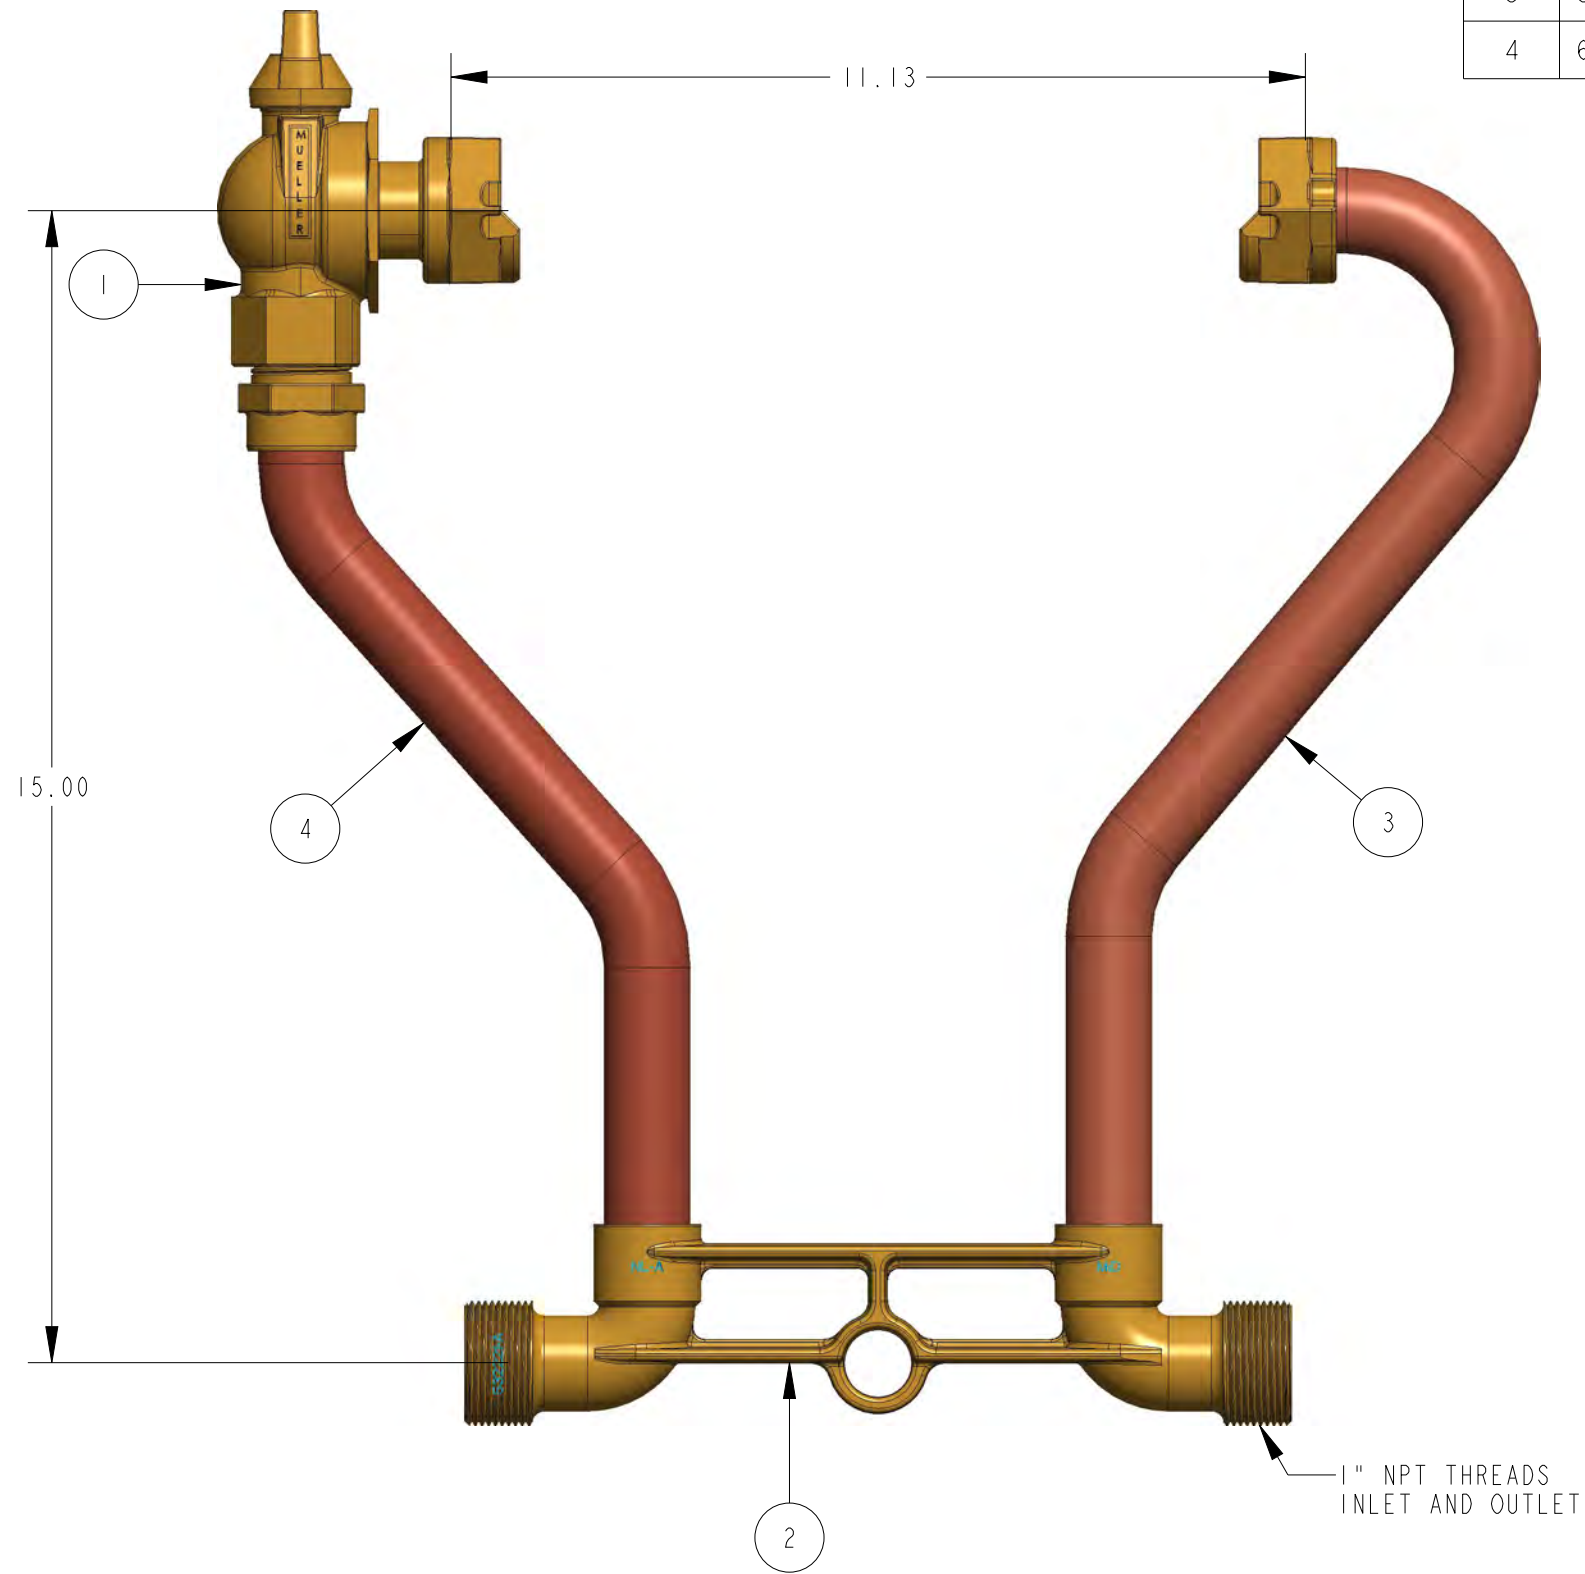

ITEM NO	PART NUMBER	QTY	DESCRIPTION
1	330B24265N	1	1" FULL PORT BALL VALVE
2	532221E	1	1" HORIZONTAL METER BAR WITH BRACING EYE *LLB*
3	581834E	1	RISER SUB ASSEMBLY W/ SADDLE NUT
4	680058E	1	RISER SUB ASSEMBLY

391B24118-----N

DR. BY	AOD	11/09/22	UNLESS OTHERWISE NOTED	THIRD ANGLE PROJECTION	C.B. NO.
CHKR			BREAK CAST CORNER(S)---		
ENGR			BREAK MACH CORNER(S)---	PURCH.	PATT. NO.
MGR			TOLERANCES	FINISH	
MFG			UNLESS OTHERWISE NOTED	REF. NO.	SCALE
TOOL			LINEAR		NONE
FDRY			±	ANGULAR	STK. NO.
MAT'L:					
MUELLER		DESCR. 1" COPPER METER SETTER 15" RISER HEIGHT LOW LEAD BRASS	NUMBER 391B24118-----N		