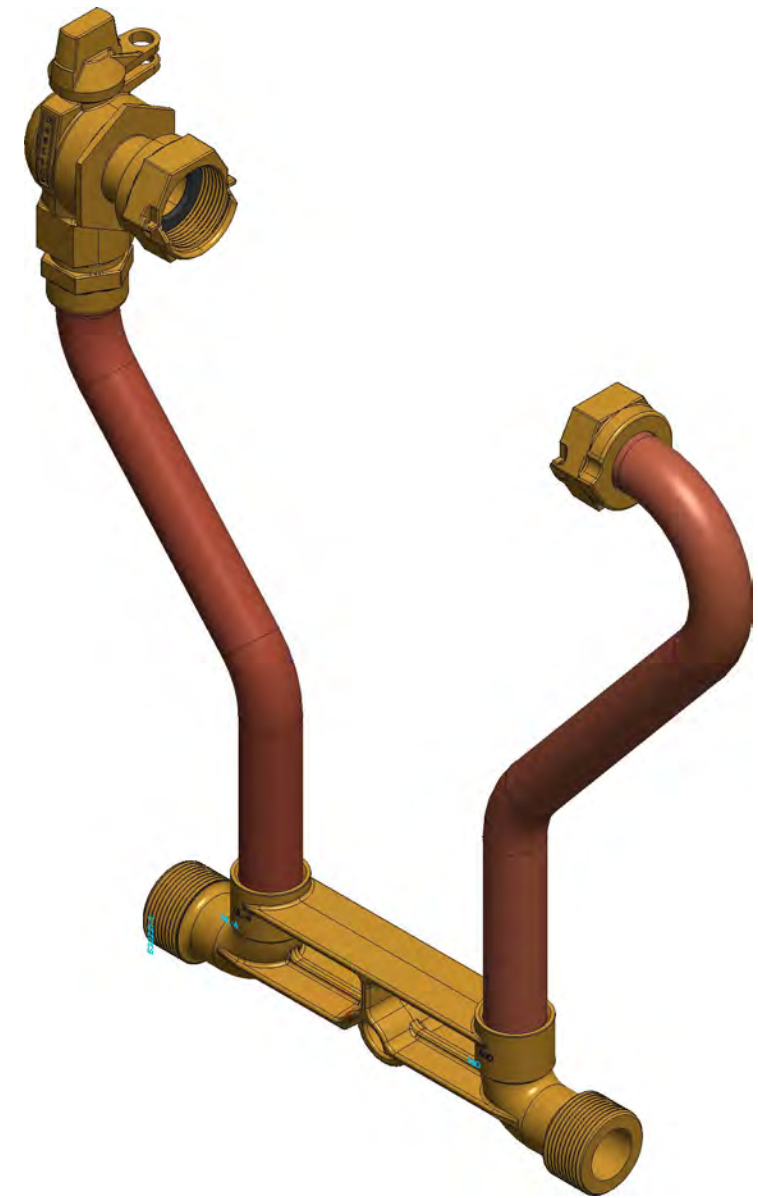

ITEM NO	PART NUMBER	QTY	DESCRIPTION
1	330B24265N	1	1" FULL PORT BALL VALVE
2	532221E	1	1" HORIZONTAL METER BAR WITH BRACING EYE *LLB*
3	581834E	1	RISER SUB ASSEMBLY W/ SADDLE NUT
4	680058E	1	RISER SUB ASSEMBLY

391B24118-----N

DR. BY	AOD	11/09/22	UNLESS OTHERWISE NOTED	THIRD ANGLE PROJECTION	C.B. NO.
CHKR			BREAK CAST CORNER(S)---		
ENGR			BREAK MACH CORNER(S)---	PURCH.	PATT. NO.
MGR			TOLERANCES	FINISH	
MFG			UNLESS OTHERWISE NOTED	REF. NO.	SCALE
TOOL			LINEAR		NONE
FDRY			±	ANGULAR	STK. NO.
MAT'L:					
MUELLER		DESCR. 1" COPPER METER SETTER 15" RISER HEIGHT LOW LEAD BRASS	NUMBER 391B24118-----N		