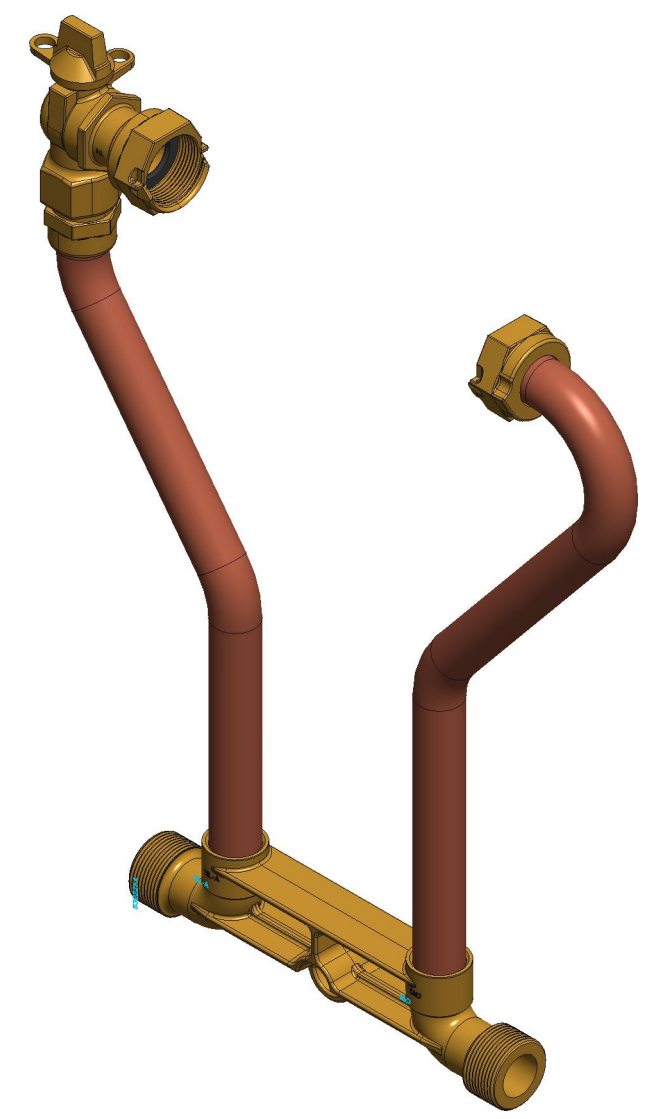

ITEM NO	PART NUMBER	QTY	DESCRIPTION
1	330B24265RN	1	1" REDUCED PORT BALL VALVE LLB
2	532221E	1	1" HORIZONTAL METER BAR WITH BRACING EYE *LLB*
3	581835E	1	RISER SUB ASSEMBLY W/ SADDLE NUT
4	680060E	1	RISER SUB ASSEMBLY

392B24118R----N

DR. BY	AOD	4/28/22	UNLESS OTHERWISE NOTED	THIRD ANGLE PROJECTION	C.B. NO.
CHKR			BREAK CAST CORNER(S)---		
ENGR			BREAK MACH CORNER(S)---	PURCH.	PATT. NO.
MGR			TOLERANCES	FINISH	
MFG			UNLESS OTHERWISE NOTED	REF. NO.	SCALE
TOOL			LINEAR ±	ANGULAR ±	NONE
FDRY				STK. NO.	
MAT'L:					
<b>MUELLER</b>			DESCR. 1" COPPER METER SETTER 18" RISER HEIGHT LOW LEAD BRASS	NUMBER 392B24118R----N	