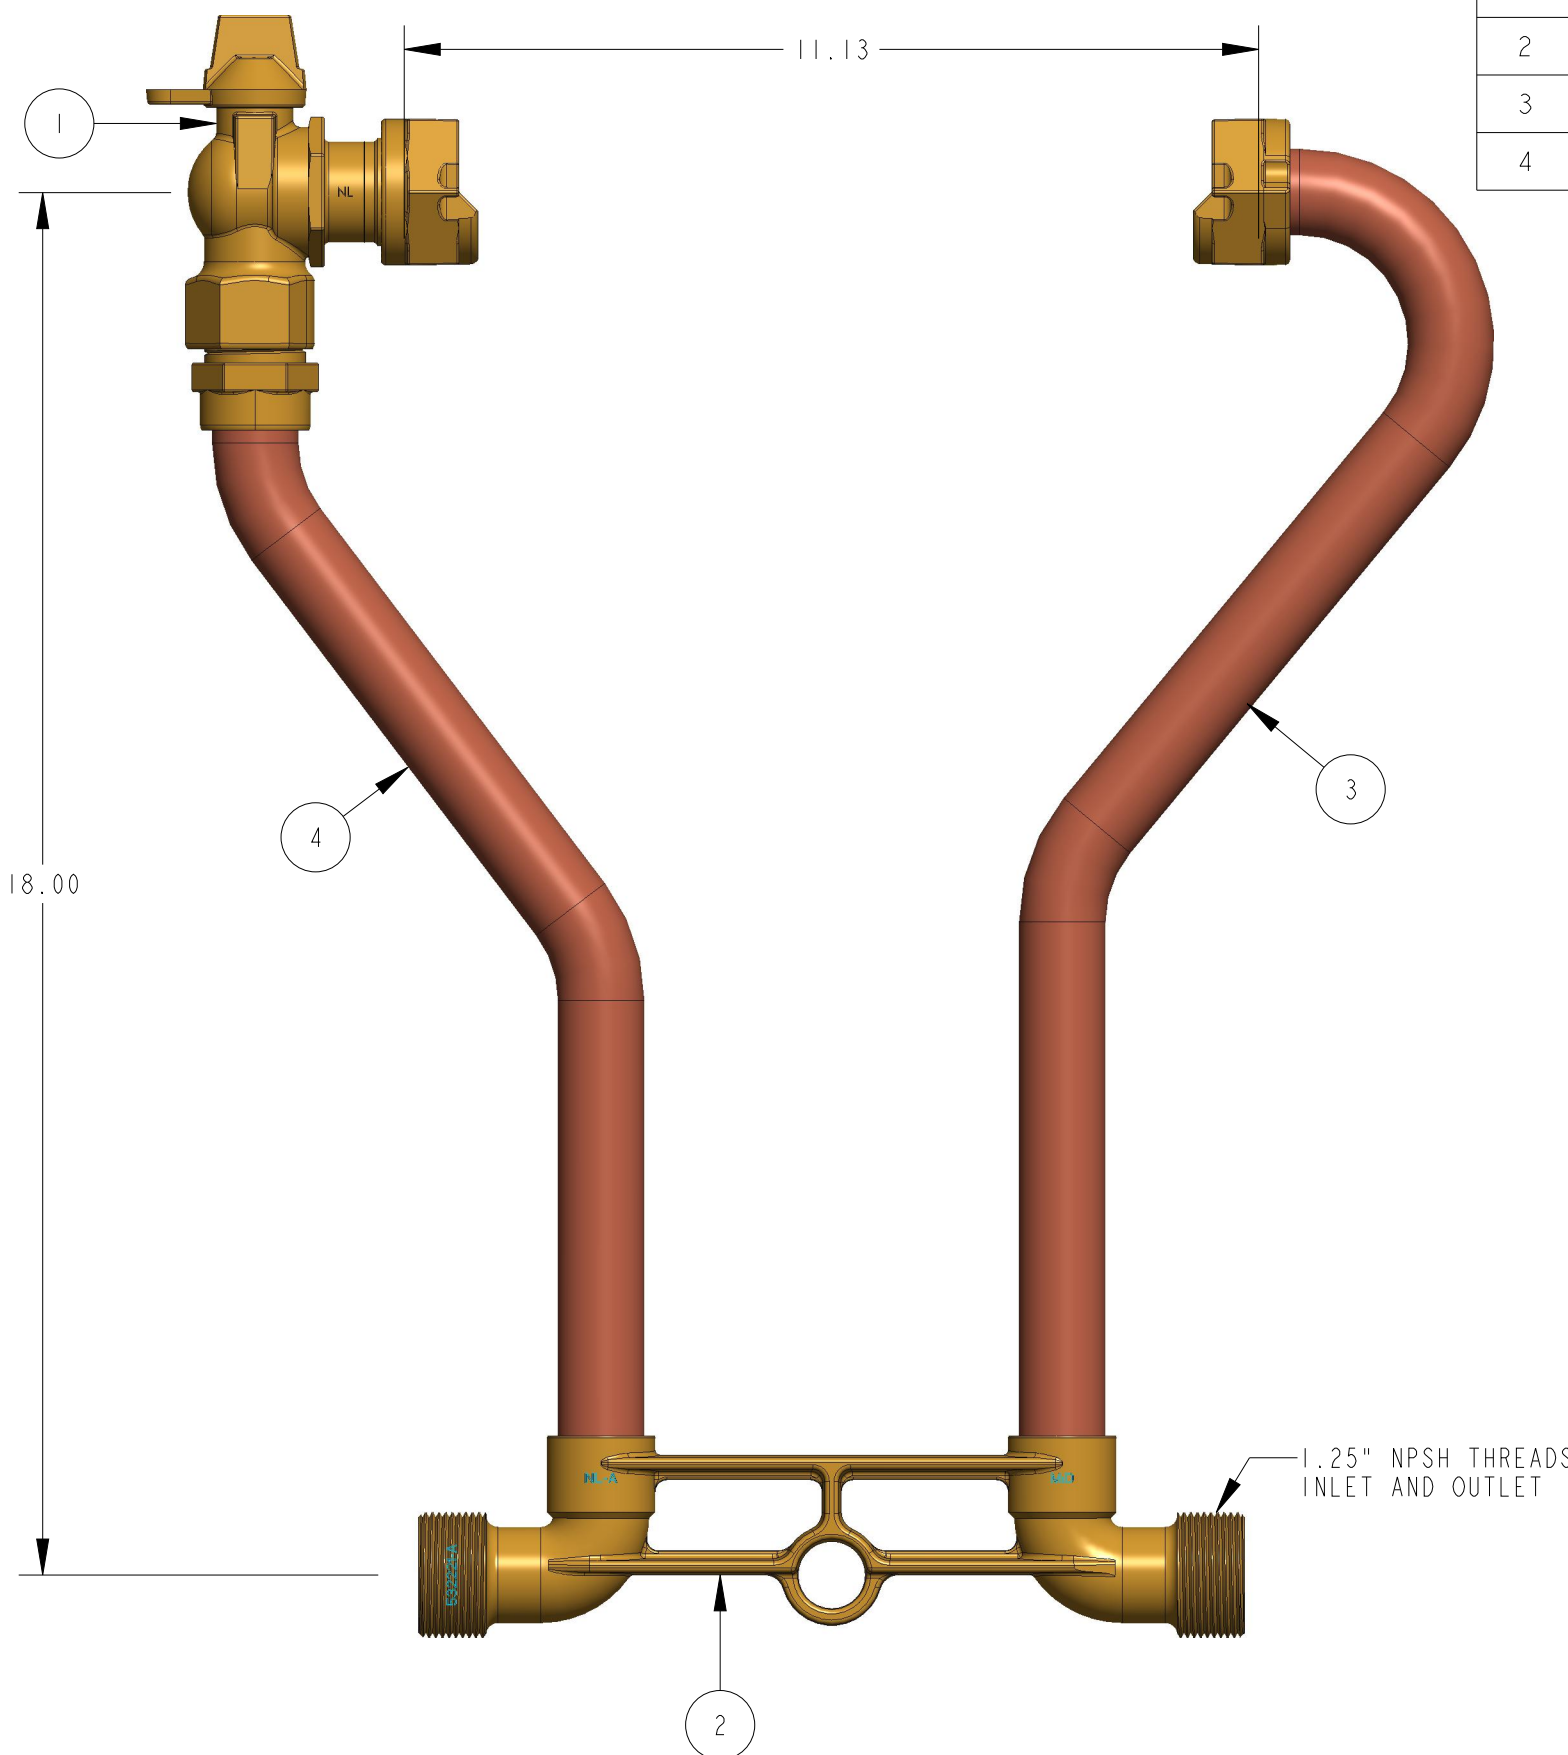

ITEM NO	PART NUMBER	QTY	DESCRIPTION
1	330B24265RN	1	1" REDUCED PORT BALL VALVE LLB
2	532221E	1	1" HORIZONTAL METER BAR WITH BRACING EYE *LLB*
3	581835E	1	RISER SUB ASSEMBLY W/ SADDLE NUT
4	680060E	1	RISER SUB ASSEMBLY

392B24118R----N

DR. BY	AOD	4/28/22	UNLESS OTHERWISE NOTED	THIRD ANGLE PROJECTION	C.B. NO.
CHKR			BREAK CAST CORNER(S)---		
ENGR			BREAK MACH CORNER(S)---	PURCH.	PATT. NO.
MGR			TOLERANCES	FINISH	
MFG			UNLESS OTHERWISE NOTED	REF. NO.	SCALE
TOOL			LINEAR ±	ANGULAR ±	NONE
FDRY				STK. NO.	
MAT'L:					
<b>MUELLER</b>			DESCR. 1" COPPER METER SETTER 18" RISER HEIGHT LOW LEAD BRASS	NUMBER 392B24118R----N	