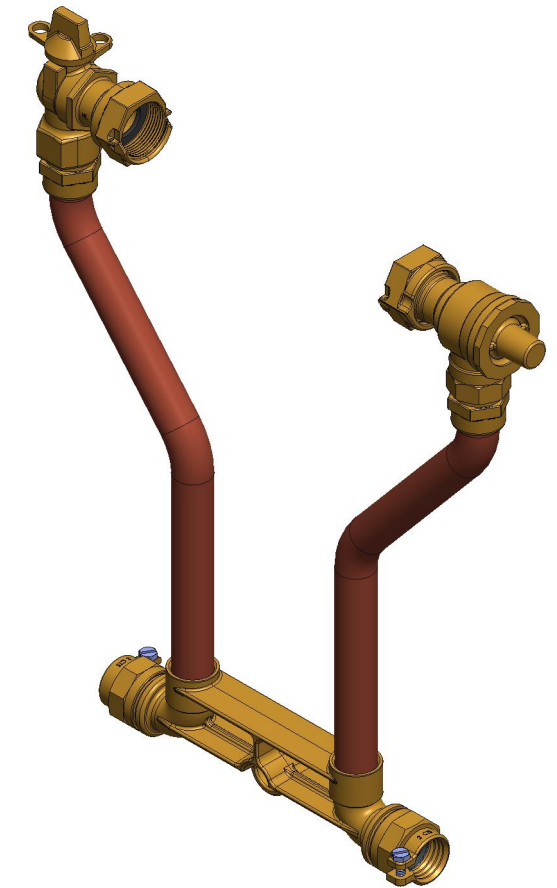

ITEM NO	PART NUMBER	QTY	DESCRIPTION
1	681922	2	1" CTS PACK JOINT
2	330B24265RN	1	1" REDUCED PORT BALL VALVE LLB
3	330H14244	1	1" DUAL CHECK VALVE
4	532219E	1	1" METER BAR W/ COMPRESSION THREADS & BRACING EYE
5	680060E	2	RISER SUB ASSEMBLY

392P2470-R2---N

DR. BY	AOD	5/25/21	UNLESS OTHERWISE NOTED		THIRD ANGLE PROJECTION	C.B. NO.
CHKR			BREAK CAST CORNER(S)---			
ENGR			BREAK MACH CORNER(S)---		PURCH.	PATT. NO.
MGR			TOLERANCES		FINISH	
MFG			UNLESS OTHERWISE NOTED		REF. NO.	SCALE
TOOL			LINEAR	ANGULAR	STK. NO.	NONE
FDRY			±	±		
MAT'L:						
<b>Mueller Co.</b>			DESCR. 1" COPPER METER SETTER 18" RISER HEIGHT LOW LEAD BRASS		NUMBER 392P2470-R2---N	