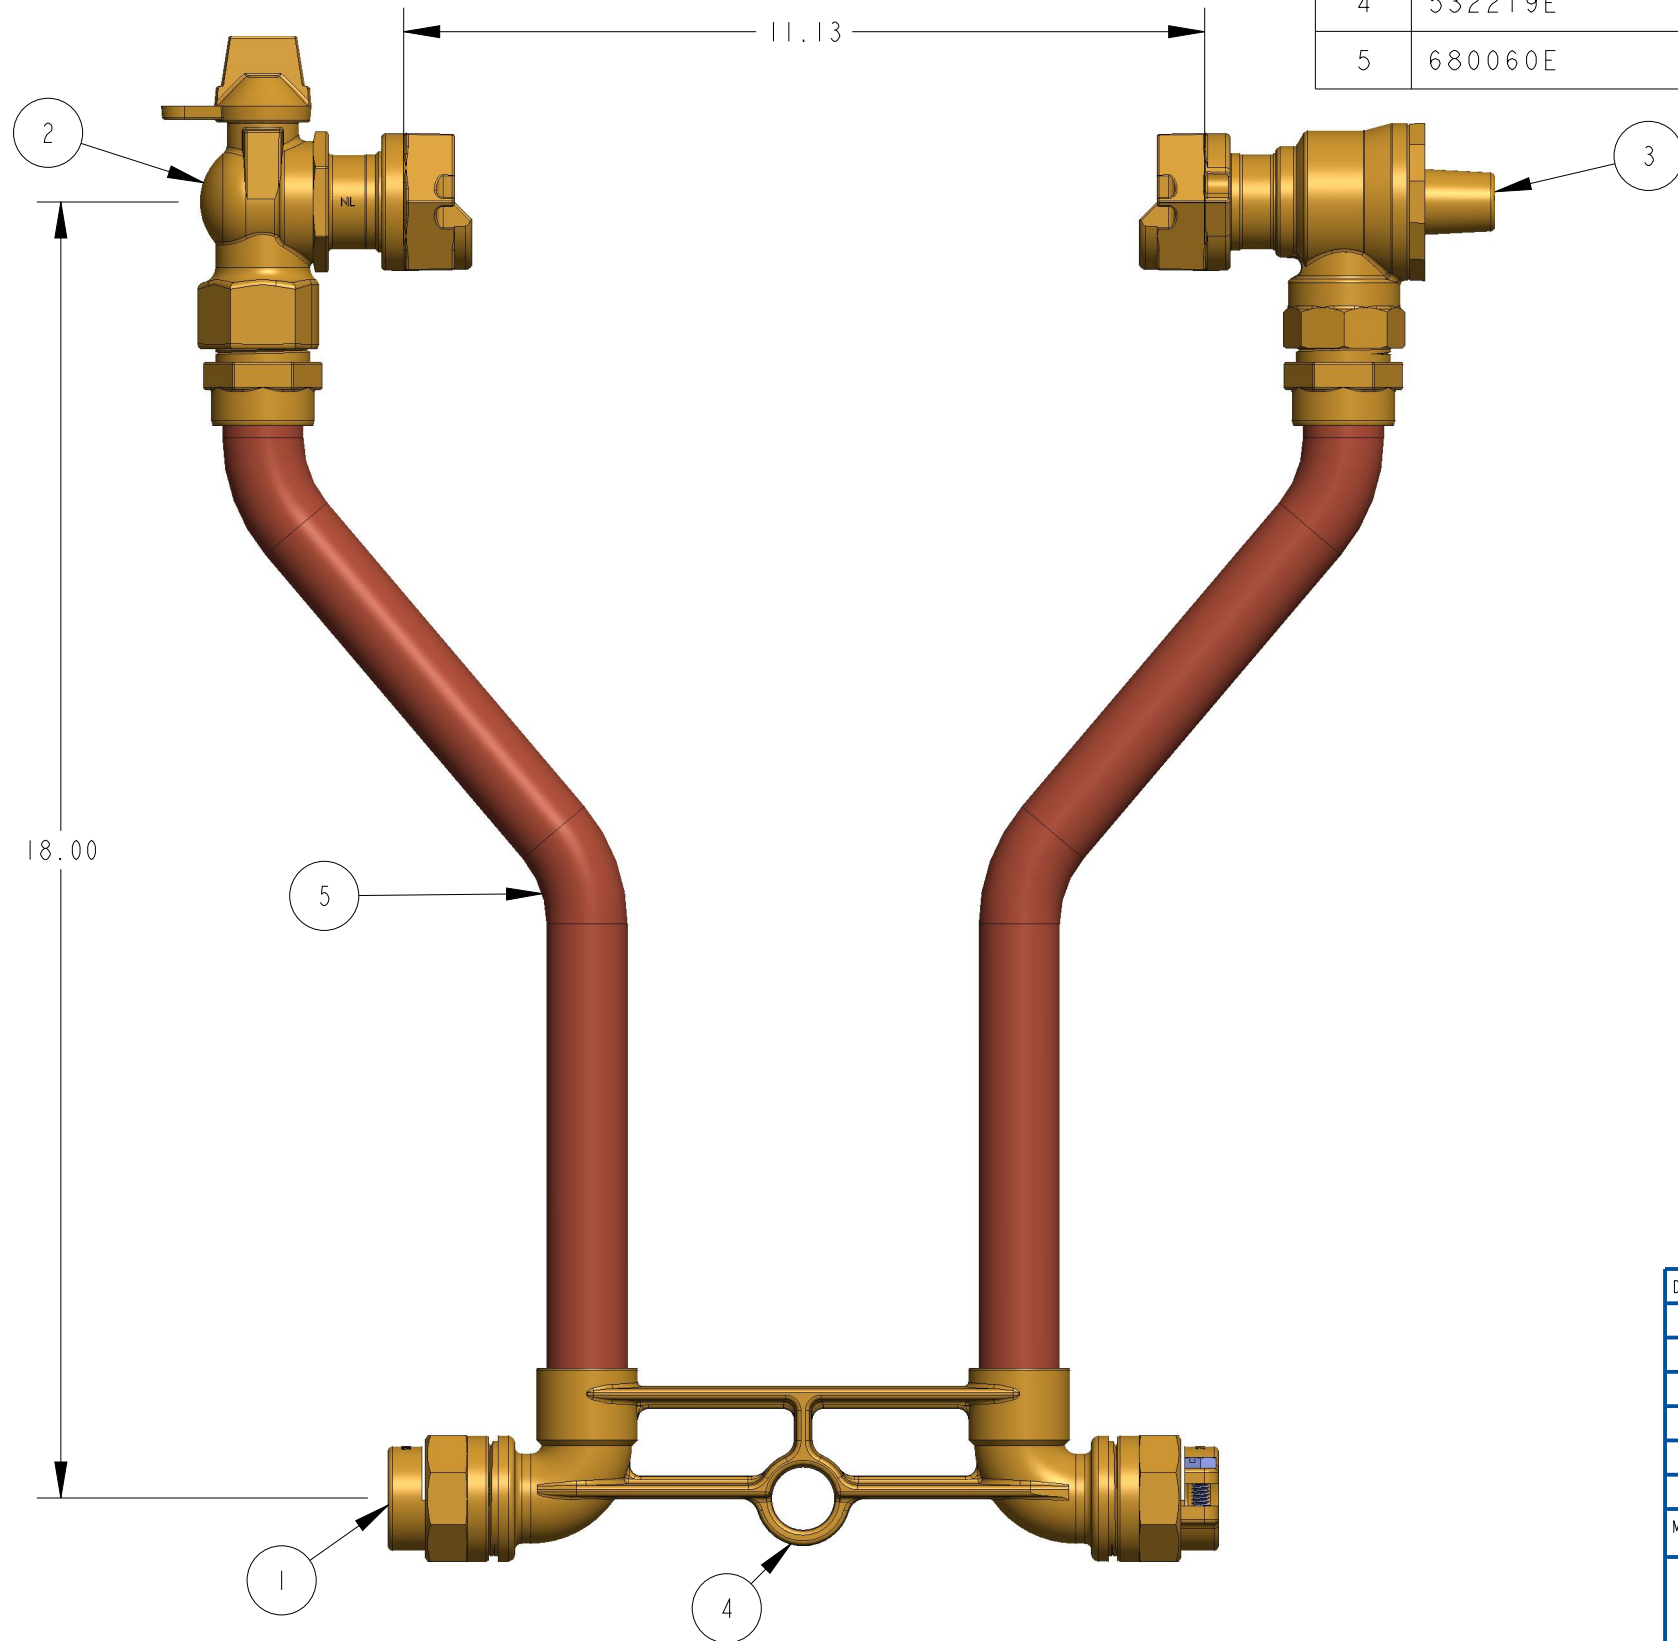

ITEM NO	PART NUMBER	QTY	DESCRIPTION
1	681922	2	1" CTS PACK JOINT
2	330B24265RN	1	1" REDUCED PORT BALL VALVE LLB
3	330H14244	1	1" DUAL CHECK VALVE
4	532219E	1	1" METER BAR W/ COMPRESSION THREADS & BRACING EYE
5	680060E	2	RISER SUB ASSEMBLY

392P2470-R2---N

DR. BY	AOD	5/25/21	UNLESS OTHERWISE NOTED		THIRD ANGLE PROJECTION	C.B. NO.
CHKR			BREAK CAST CORNER(S)---			
ENGR			BREAK MACH CORNER(S)---		PURCH.	PATT. NO.
MGR			TOLERANCES		FINISH	
MFG			UNLESS OTHERWISE NOTED		REF. NO.	SCALE
TOOL			LINEAR	ANGULAR	STK. NO.	NONE
FDRY			±	±		
MAT'L:						
<b>Mueller Co.</b>			DESCR. 1" COPPER METER SETTER 18" RISER HEIGHT LOW LEAD BRASS		NUMBER 392P2470-R2---N	