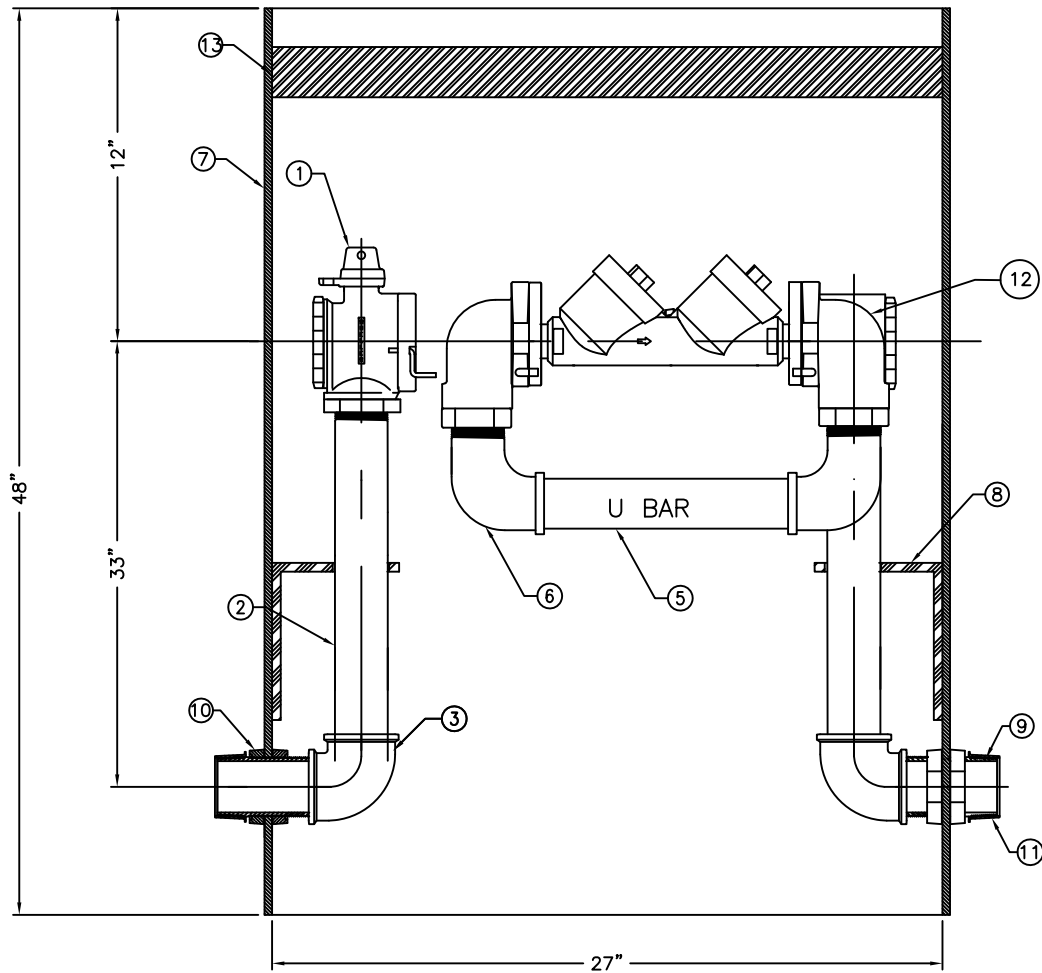

1-1/2" METER SETTER			
ITEM	PART NO.	DESCRIPTION	QTY.
1	500B2428601N	1-1/2" ANGLE BALL VALVE LLB	2
2	700533E	1-1/2" RISER SUB ASSEMBLY LLB	2
3	094988E	TEE - LOW LEAD BRASS	2
4			
5	700580E	U-BAR - LOW LEAD BRASS	1
6	790158E	1-1/2" STREET ELBOW LLB	2
7	790031	27" PVC SHELL	1
8	546396	PVC STABILIZING BRACKET	2
9	700512E	NIPPLE - LOW LEAD BRASS	2
10	790038	LOCK NUT	4
11	099518	CAPLUG	2
12	014204 500N	1-1/2" MTR CPLG LOW LEAD BR	2
13	790327	INSULATION PAD (OPTIONAL)	1

NOTE: METER ORDERED SEPARATELY
 NOTE: MUELLER SUPPLIES AND INSTALLS BACKFLOW

DRFT'R	BBF	2/9/16	THIRD ANGLE PROJECTION	REF. NO.	SCALE
CHK'R					NONE
E.O. NUMBER			DESCR.	STOCK No.	
			Mueller Co.		
			27"x48" VAULT TANDEM PIT	REV.	NUMBER
					500V7248FFB000561N
					SHEET 1 OF 1

500V7248FFB000561N

REV.	DESCRIPTION	REF.	DRFT'R	CHK'R	APP	DATE