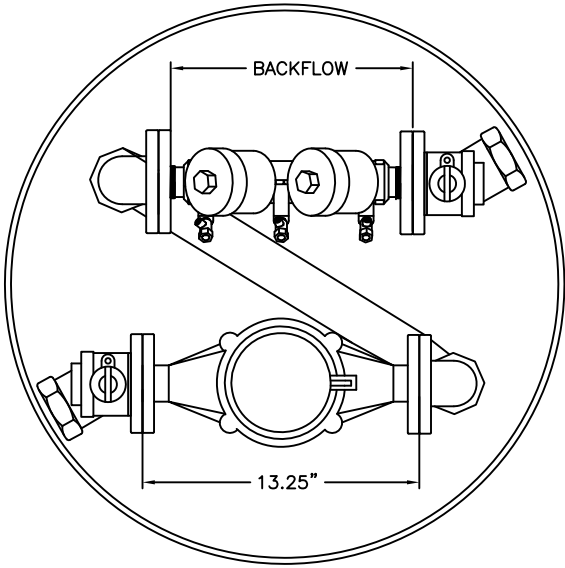

1-1/2" METER SETTER			
ITEM	PART NO.	DESCRIPTION	QTY.
1	500B2428601N	1-1/2" ANGLE BALL VALVE LLB	2
2	700533E	1-1/2" RISER SUB ASSEMBLY LLB	2
3	094988E	TEE - LOW LEAD BRASS	2
4			
5	700580E	U-BAR - LOW LEAD BRASS	1
6	790158E	1-1/2" STREET ELBOW LLB	2
7	790031	27" PVC SHELL	1
8	546396	PVC STABILIZING BRACKET	2
9	700512E	NIPPLE - LOW LEAD BRASS	2
10	790038	LOCK NUT	4
11	099518	CAPLUG	2
12	014204 500N	1-1/2" MTR CPLG LOW LEAD BR	2
13	790327	INSULATION PAD (OPTIONAL)	1

NOTE: METER ORDERED SEPARATELY
 NOTE: MUELLER SUPPLIES AND INSTALLS BACKFLOW

DRFT'R	BBF	2/9/16	THIRD ANGLE PROJECTION	REF. NO.	SCALE
CHK'R					NONE
E.O. NUMBER			DESCR.	STOCK No.	
			Mueller Co.		
			27"x48" VAULT TANDEM PIT	REV.	NUMBER
					500V7248FFB000561N
					SHEET 1 OF 1