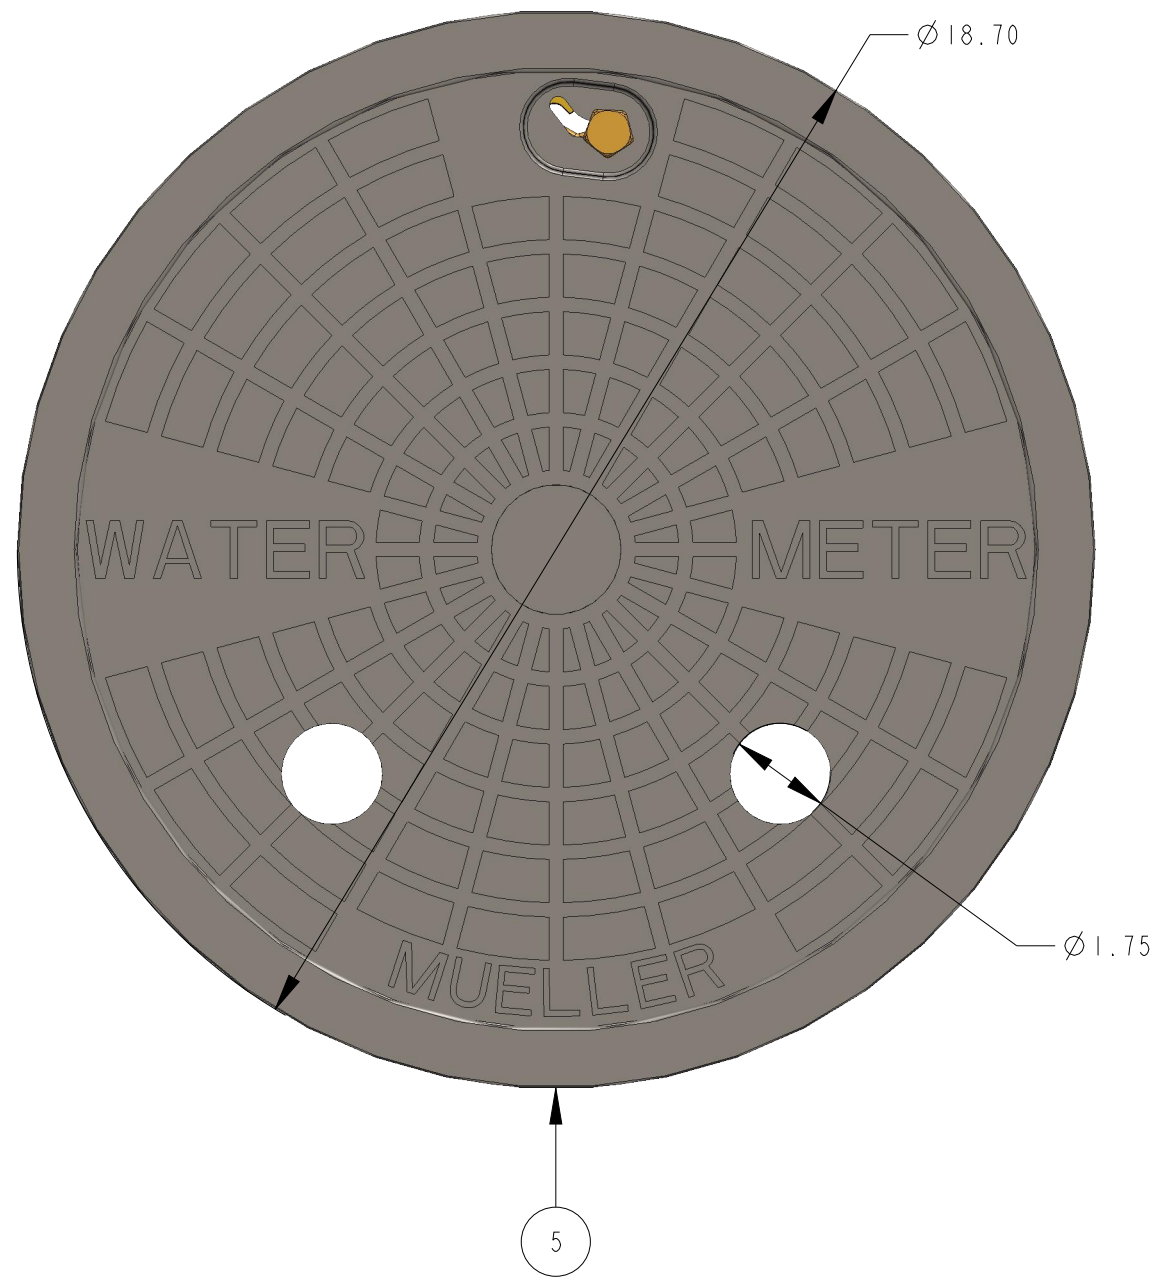

ITEM NO	PART NUMBER	QTY	DESCRIPTION
1	146306-1	1	LATCH CASTING
2	146323	1	PENTAGON KEY
3	146324	1	SS ROLL PIN
4	508558	1	COIL SPRING
5	700137	1	18" DIA CAST IRON SIDE LOCKING LID
6	790146	1	1/8" DIA COPPER RIVET

DR. BY	AOD	4/19/21	UNLESS OTHERWISE NOTED		THIRD ANGLE PROJECTION	C.B. NO.
CHKR			BREAK CAST CORNER(S)---			
ENGR			BREAK MACH CORNER(S)---			
MGR			TOLERANCES		PURCH.	FINISH
MFG			UNLESS OTHERWISE NOTED		REF. NO.	SCALE
TOOL			LINEAR	ANGULAR	NONE	
FDRY			±	±	STK. NO.	
MAT'L:						
			DESCR.		NUMBER	
			18" FLAT TOUCH READ LID SIDE MOUNTED KEY LOCK		780111	