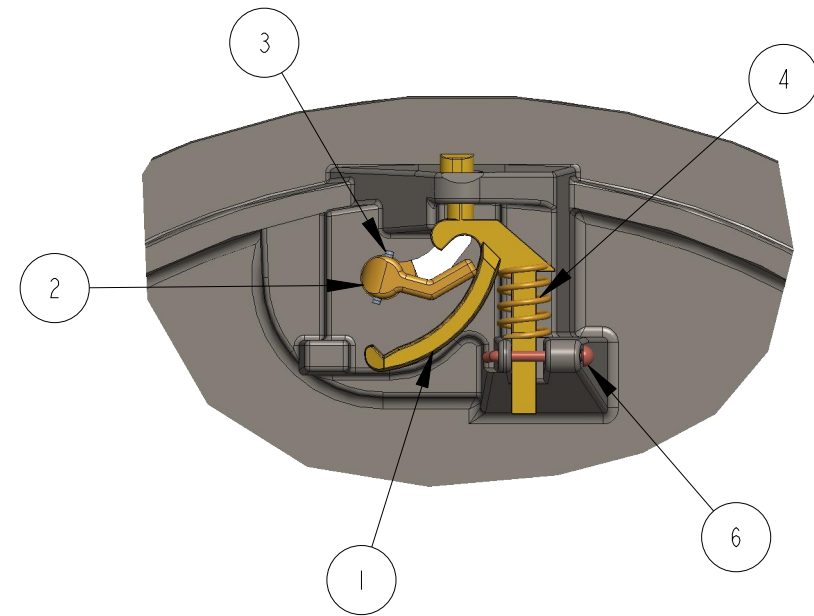

ITEM NO	PART NUMBER	QTY	DESCRIPTION
1	146306-1	1	LATCH CASTING
2	146323	1	PENTAGON KEY
3	146324	1	SS ROLL PIN
4	508558	1	COIL SPRING
5	700137	1	18" DIA CAST IRON SIDE LOCKING LID
6	790146	1	1/8" DIA COPPER RIVET

DR. BY	AOD	4/19/21	UNLESS OTHERWISE NOTED		THIRD ANGLE PROJECTION	C.B. NO.
CHKR			BREAK CAST CORNER(S)---			
ENGR			BREAK MACH CORNER(S)---			
MGR			TOLERANCES		PURCH.	FINISH
MFG			UNLESS OTHERWISE NOTED		REF. NO.	SCALE
TOOL			LINEAR	ANGULAR	NONE	
FDRY			±	±	STK. NO.	
MAT'L:						
			DESCR.		NUMBER	
			18" FLAT TOUCH READ LID SIDE MOUNTED KEY LOCK		780111	