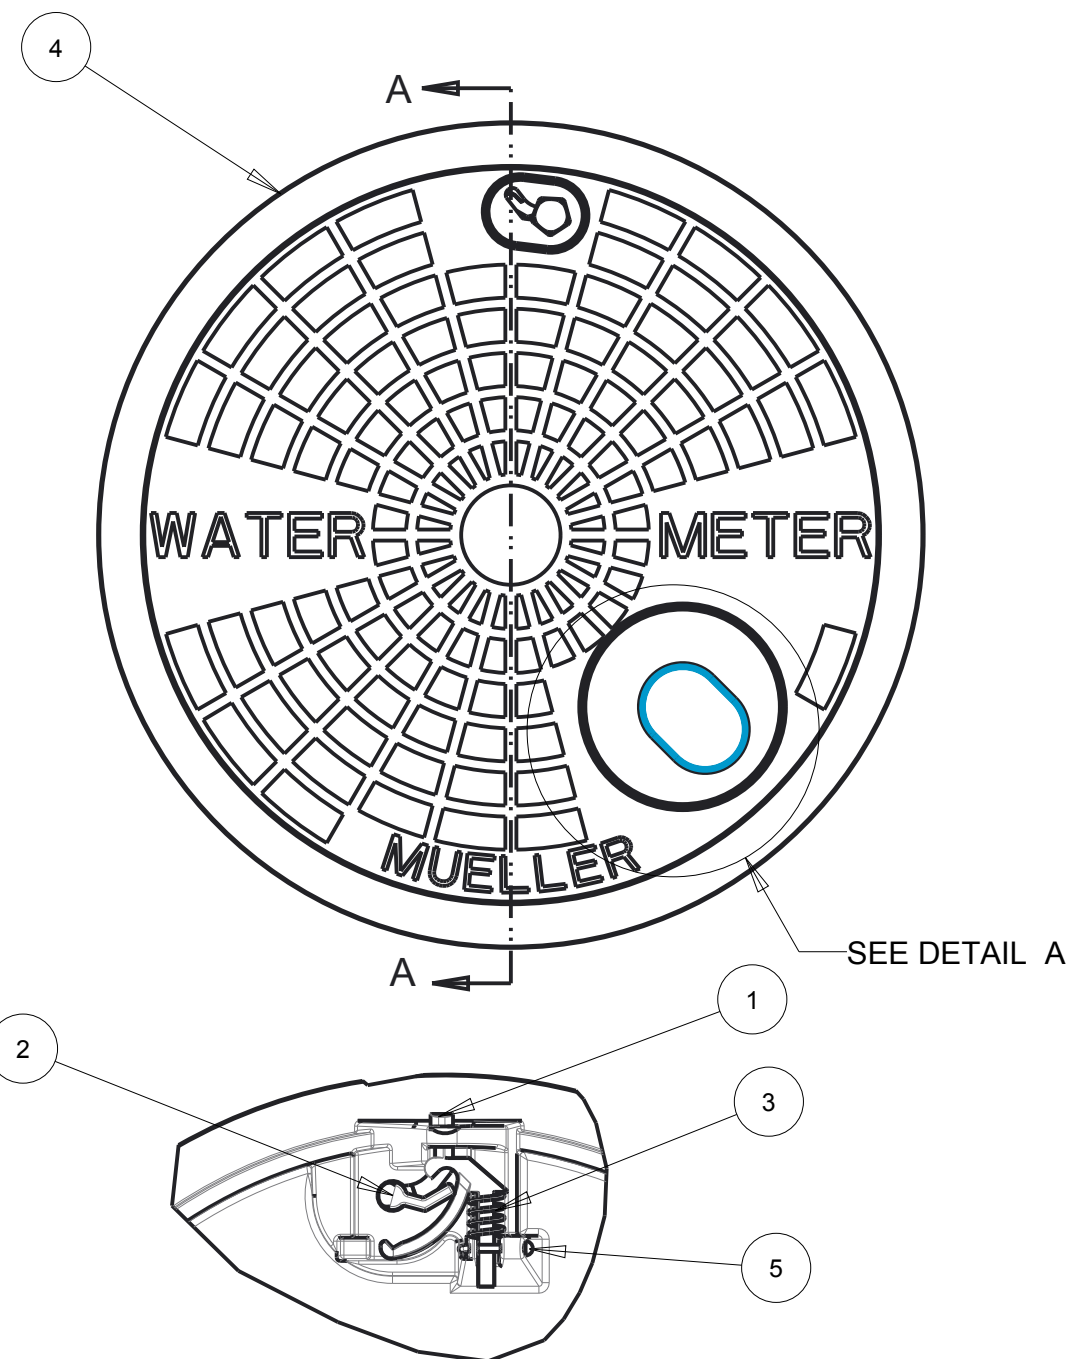

ITEM NO	PART NUMBER	QTY	DESCRIPTION
1	146306-1	1	LATCH CASTING
2	146323	1	PENTAGON KEY
3	508558	1	COIL SPRING
4	700178	1	18" DIA CAST IRON SIDE LOCKING LID
5	790146	1	1/8" DIA COPPER RIVET

SECTION A-A

DETAIL A

780113

DR. BY	BBF	2/10/17	UNLESS OTHERWISE NOTED		THIRD ANGLE PROJECTION		C.B. NO.
CHKR			BREAK CAST CORNER(S)---				
ENGR			BREAK MACH CORNER(S)---		PURCH.	FINISH	PATT. NO.
MGR			TOLERANCES				
MFG			UNLESS OTHERWISE NOTED				
TOOL			LINEAR	ANGULAR	REF. NO.	SCALE	
FDRY			±	±	STK. NO.	NONE	
MAT'L:							
			DESCR.			NUMBER	
			18" DIA SIDE LOCKING CAST IRON LID W/ RECESSED TOUCH READ HOLE			780113	