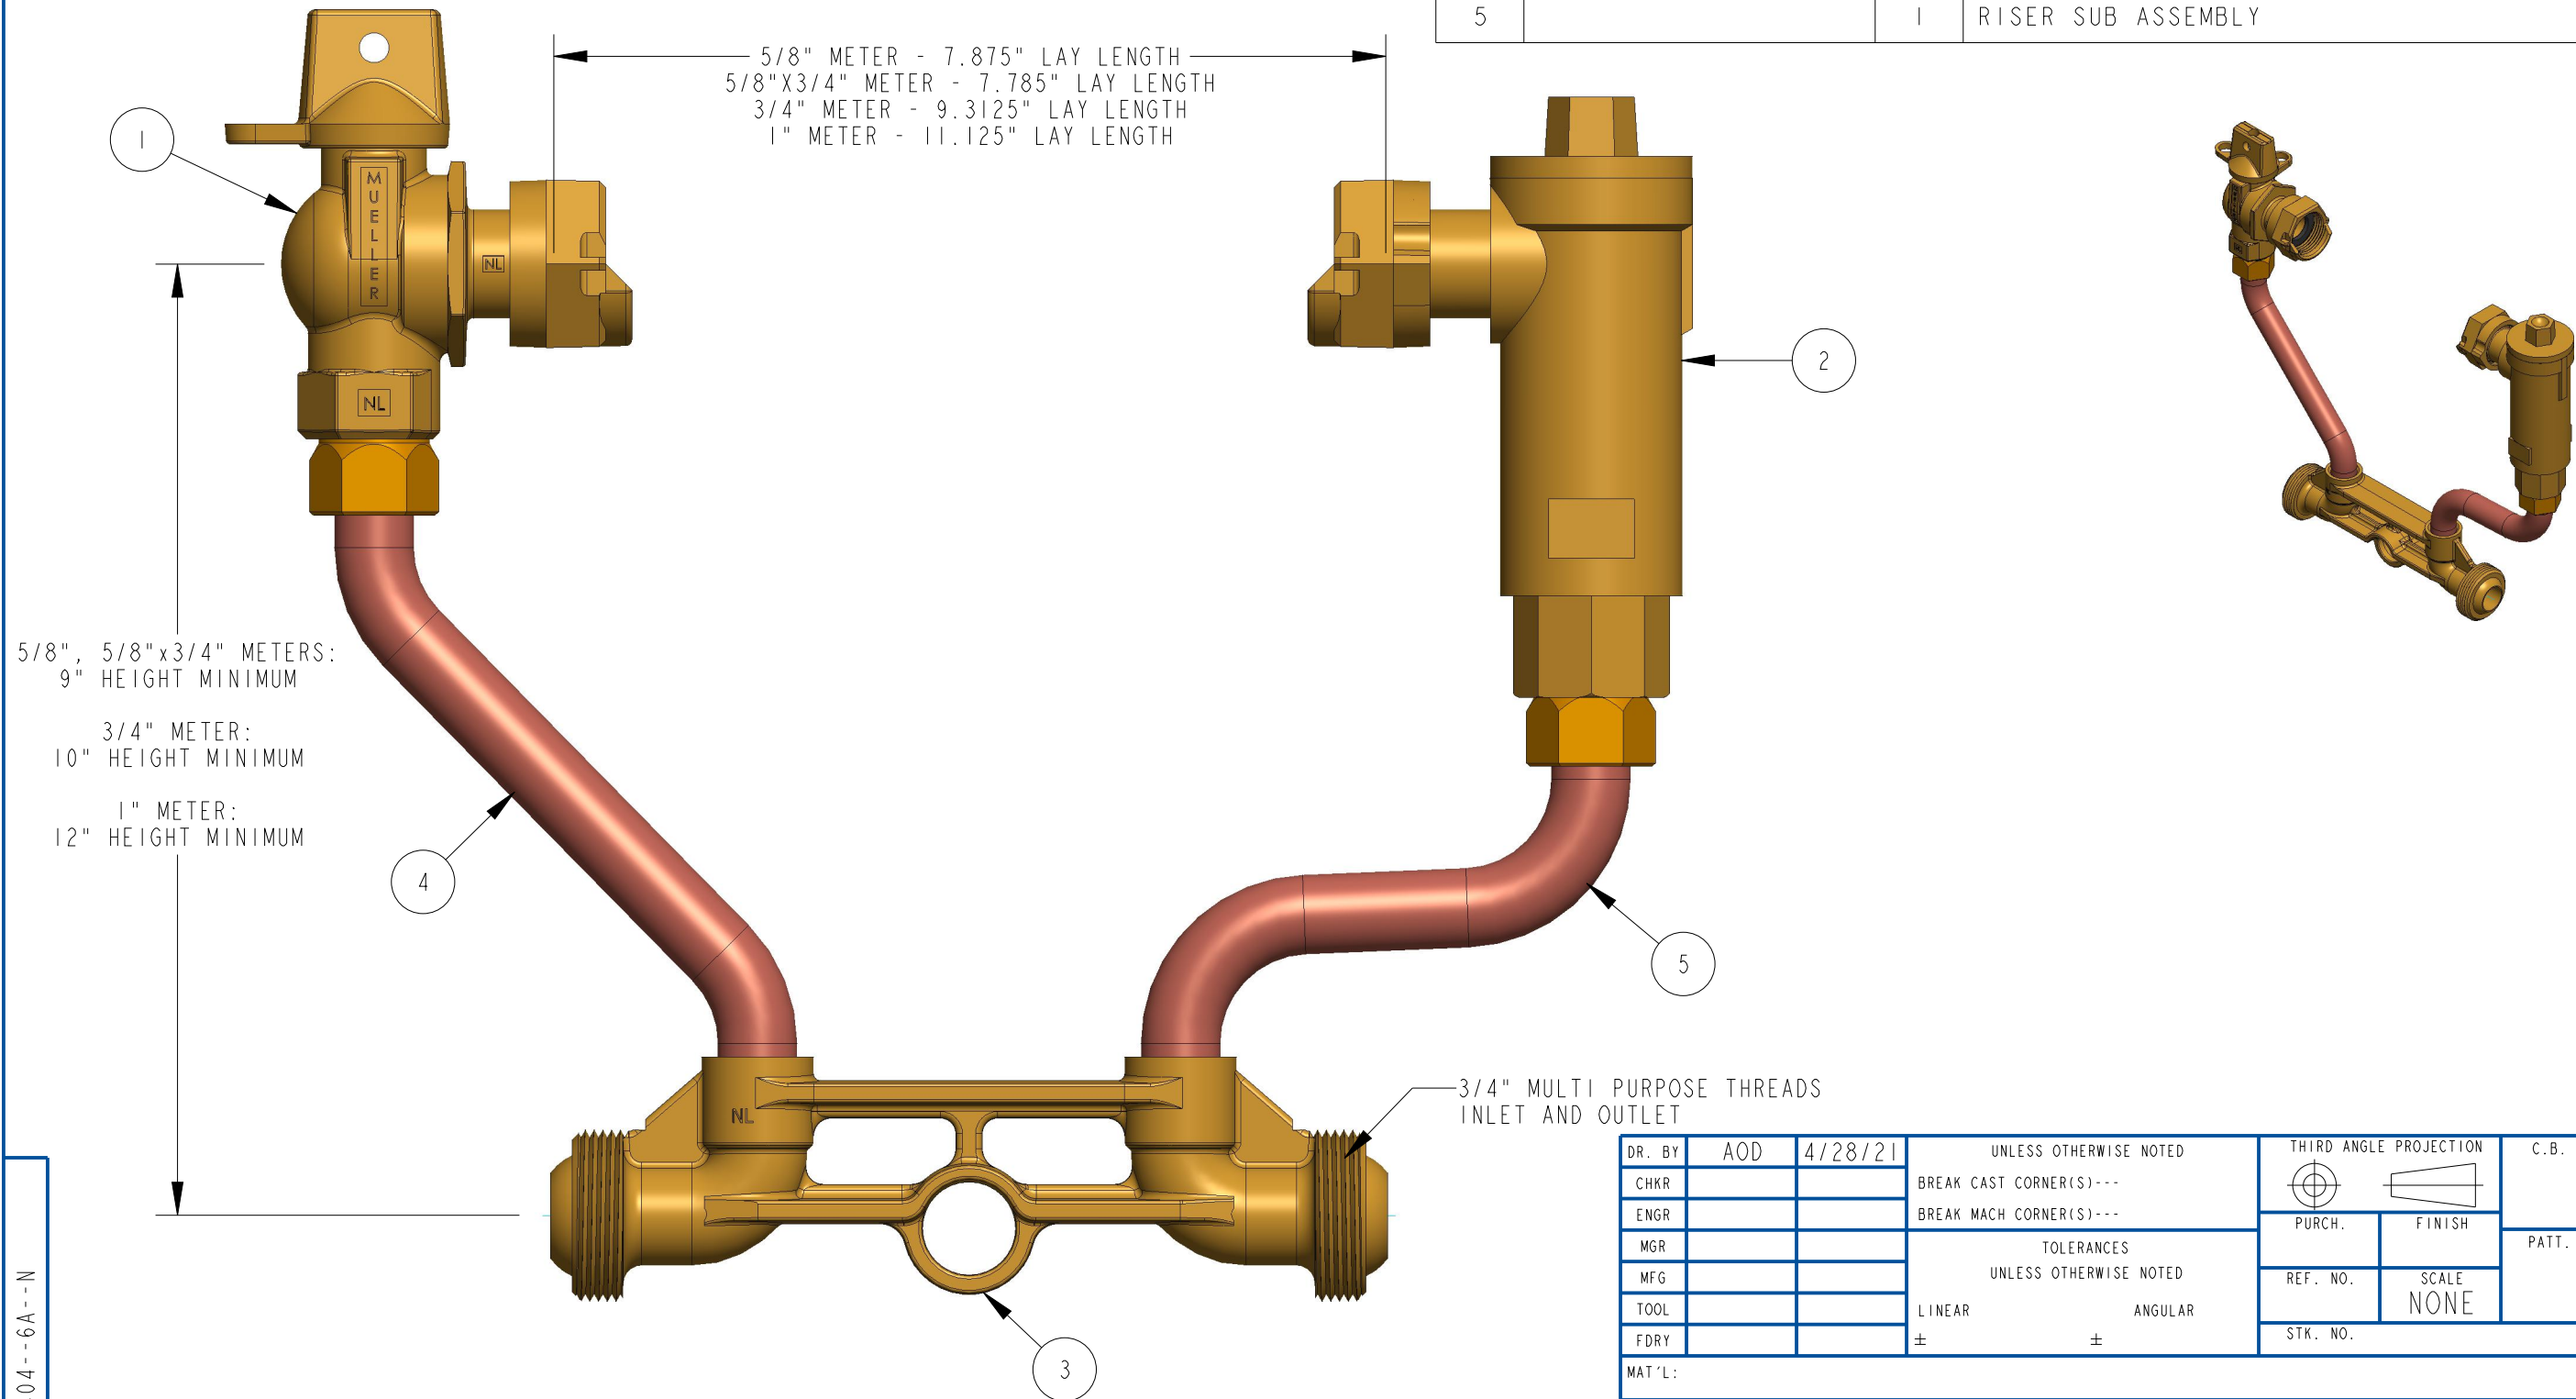

ITEM NO	PART NUMBER	QTY	DESCRIPTION
1	B24265N	1	FULL PORT BALL VALVE
2	H14460AN	1	VERTICAL ASSE APPROVED CHECK VALVE
3		1	METER BAR
4		1	RISER SUB ASSEMBLY
5		1	RISER SUB ASSEMBLY

B2404--6A--N

DR. BY	AOD	4/28/21	UNLESS OTHERWISE NOTED		THIRD ANGLE PROJECTION	C.B. NO.
CHKR			BREAK CAST CORNER(S)---			
ENGR			BREAK MACH CORNER(S)---		PURCH.	PATT. NO.
MGR			TOLERANCES		FINISH	
MFG			UNLESS OTHERWISE NOTED		REF. NO.	SCALE
TOOL			LINEAR	ANGULAR	STK. NO.	NONE
FDRY			±	±		
MAT'L:						
			DESCR. COPPER METER SETTER LOW LEAD BRASS		NUMBER B2404--6A--N	