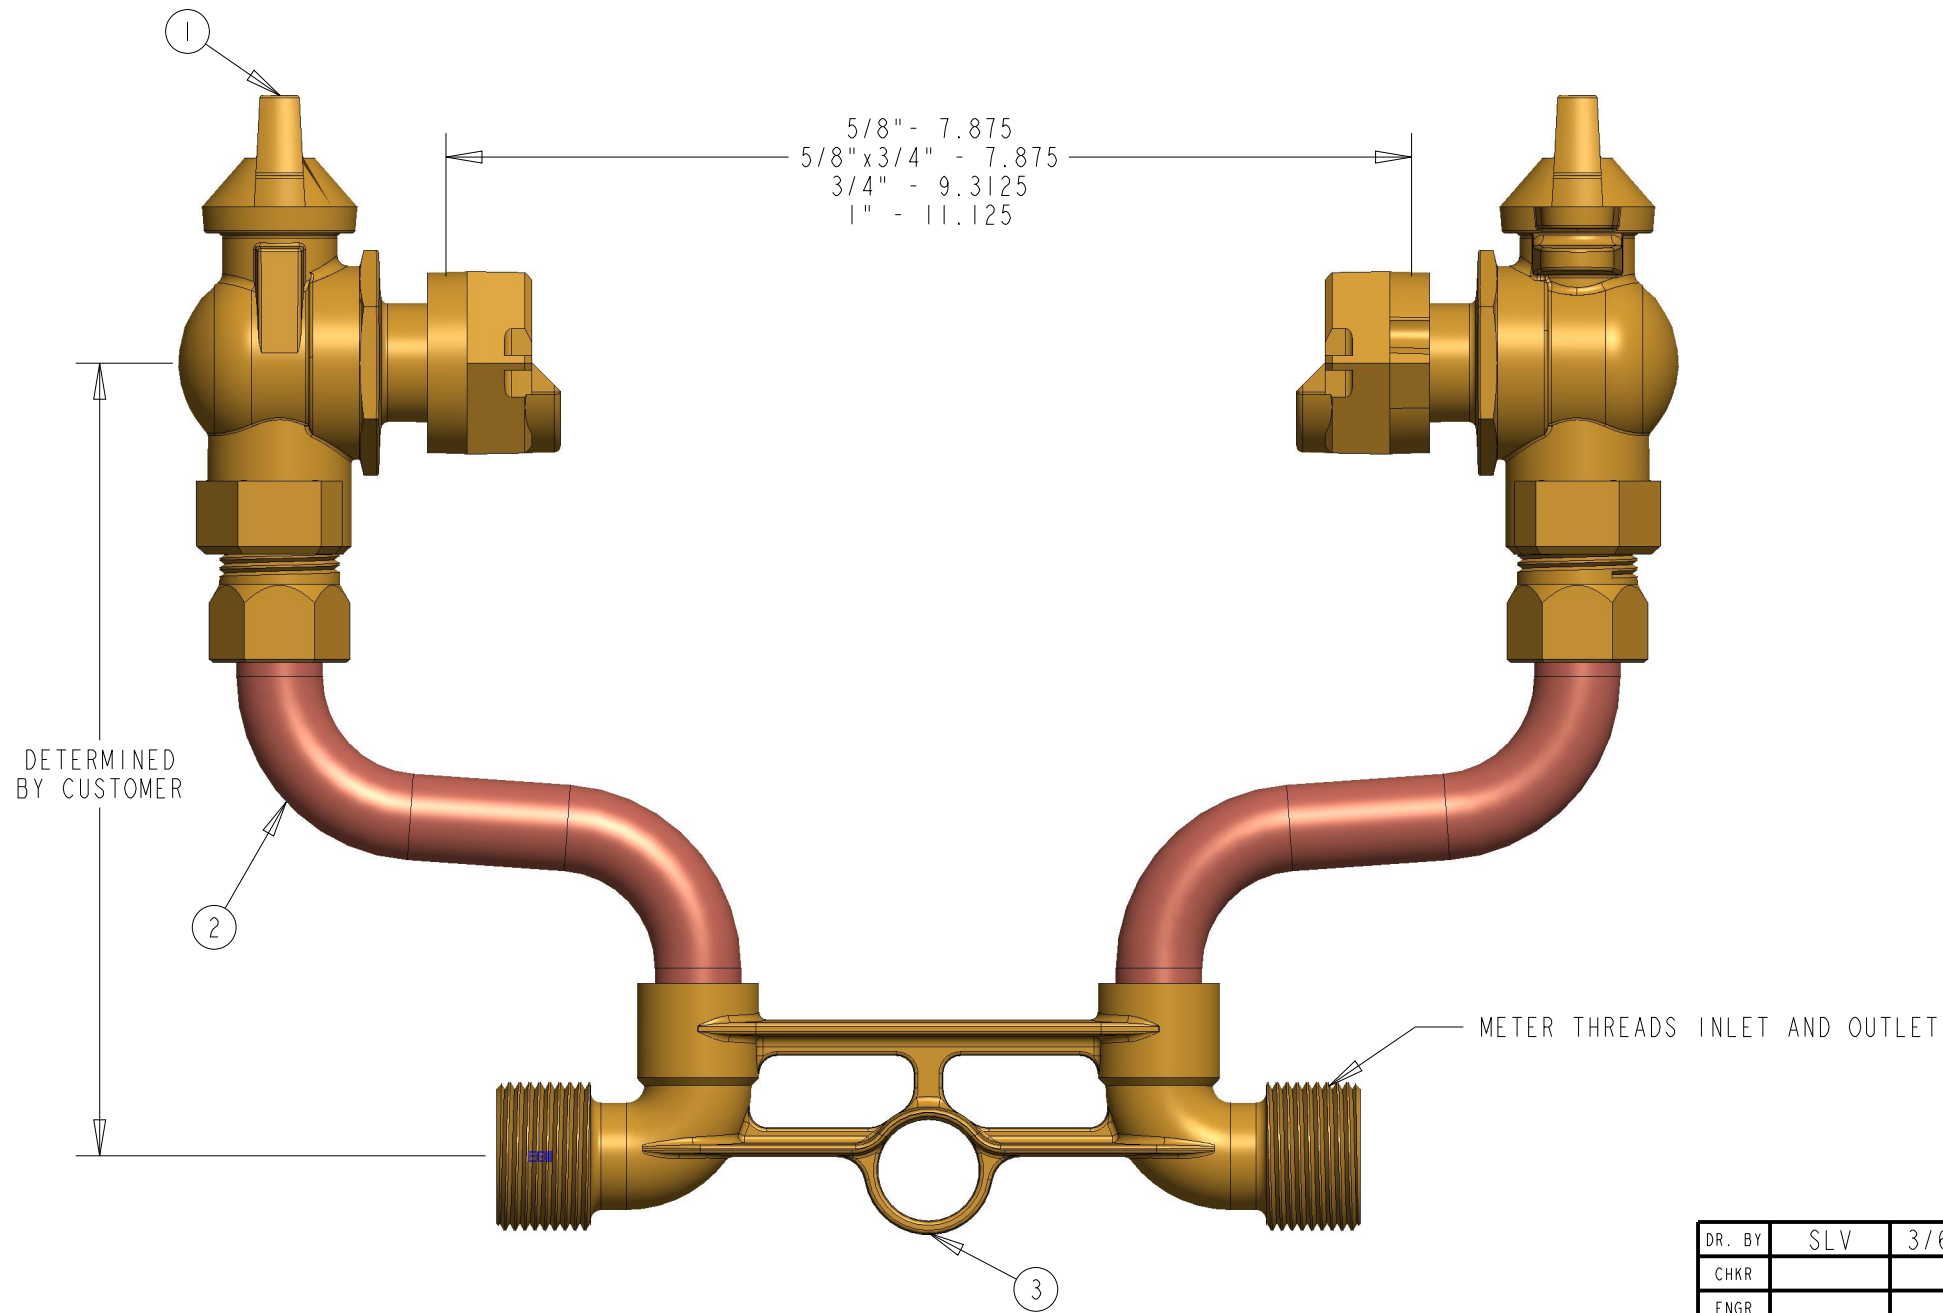

ITEM NO.	PART NUMBER	QTY.	DESCRIPTION
1	B24265N	2	BALL METER VALVE
2	-	2	RISER SUB ASSEMBLY
3	-	1	METER BAR

OPTION CODE:
*BALL METER VALVE INLET AND OUTLET

DR. BY	SLV	3/6/19	UNLESS OTHERWISE NOTED	THIRD ANGLE PROJECTION	C.B. NO.
CHKR			BREAK CAST CORNER(S)---		
ENGR			BREAK MACH CORNER(S)---	PURCH.	PATT. NO.
MGR			TOLERANCES	FINISH	
MFG			UNLESS OTHERWISE NOTED	REF. NO.	SCALE
TOOL			LINEAR		NONE
FDRY			±	ANGULAR	±
MAT'L:			STK. NO.		
Mueller Co.		DESCR.	COPPER METER SETTER LOW LEAD BRASS		NUMBER B24118---02N

B24118---02N