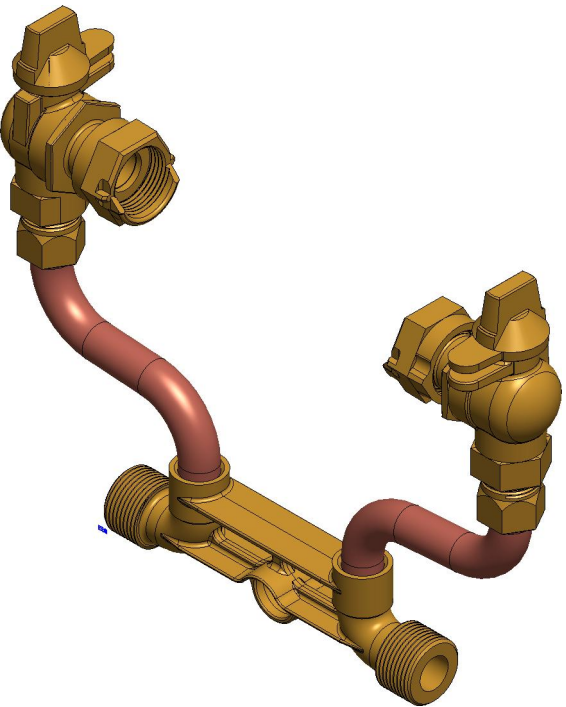

ITEM NO.	PART NUMBER	QTY.	DESCRIPTION
1	B24265N	2	BALL METER VALVE
2	-	2	RISER SUB ASSEMBLY
3	-	1	METER BAR

OPTION CODE:
*BALL METER VALVE INLET AND OUTLET

DR. BY	SLV	3/6/19	UNLESS OTHERWISE NOTED	THIRD ANGLE PROJECTION	C.B. NO.
CHKR			BREAK CAST CORNER(S)---		
ENGR			BREAK MACH CORNER(S)---	PURCH.	PATT. NO.
MGR			TOLERANCES	FINISH	
MFG			UNLESS OTHERWISE NOTED	REF. NO.	SCALE
TOOL			LINEAR		NONE
FDRY			±	ANGULAR	±
MAT'L:			STK. NO.		
Mueller Co.		DESCR.	COPPER METER SETTER LOW LEAD BRASS		NUMBER B24118---02N

B24118---02N