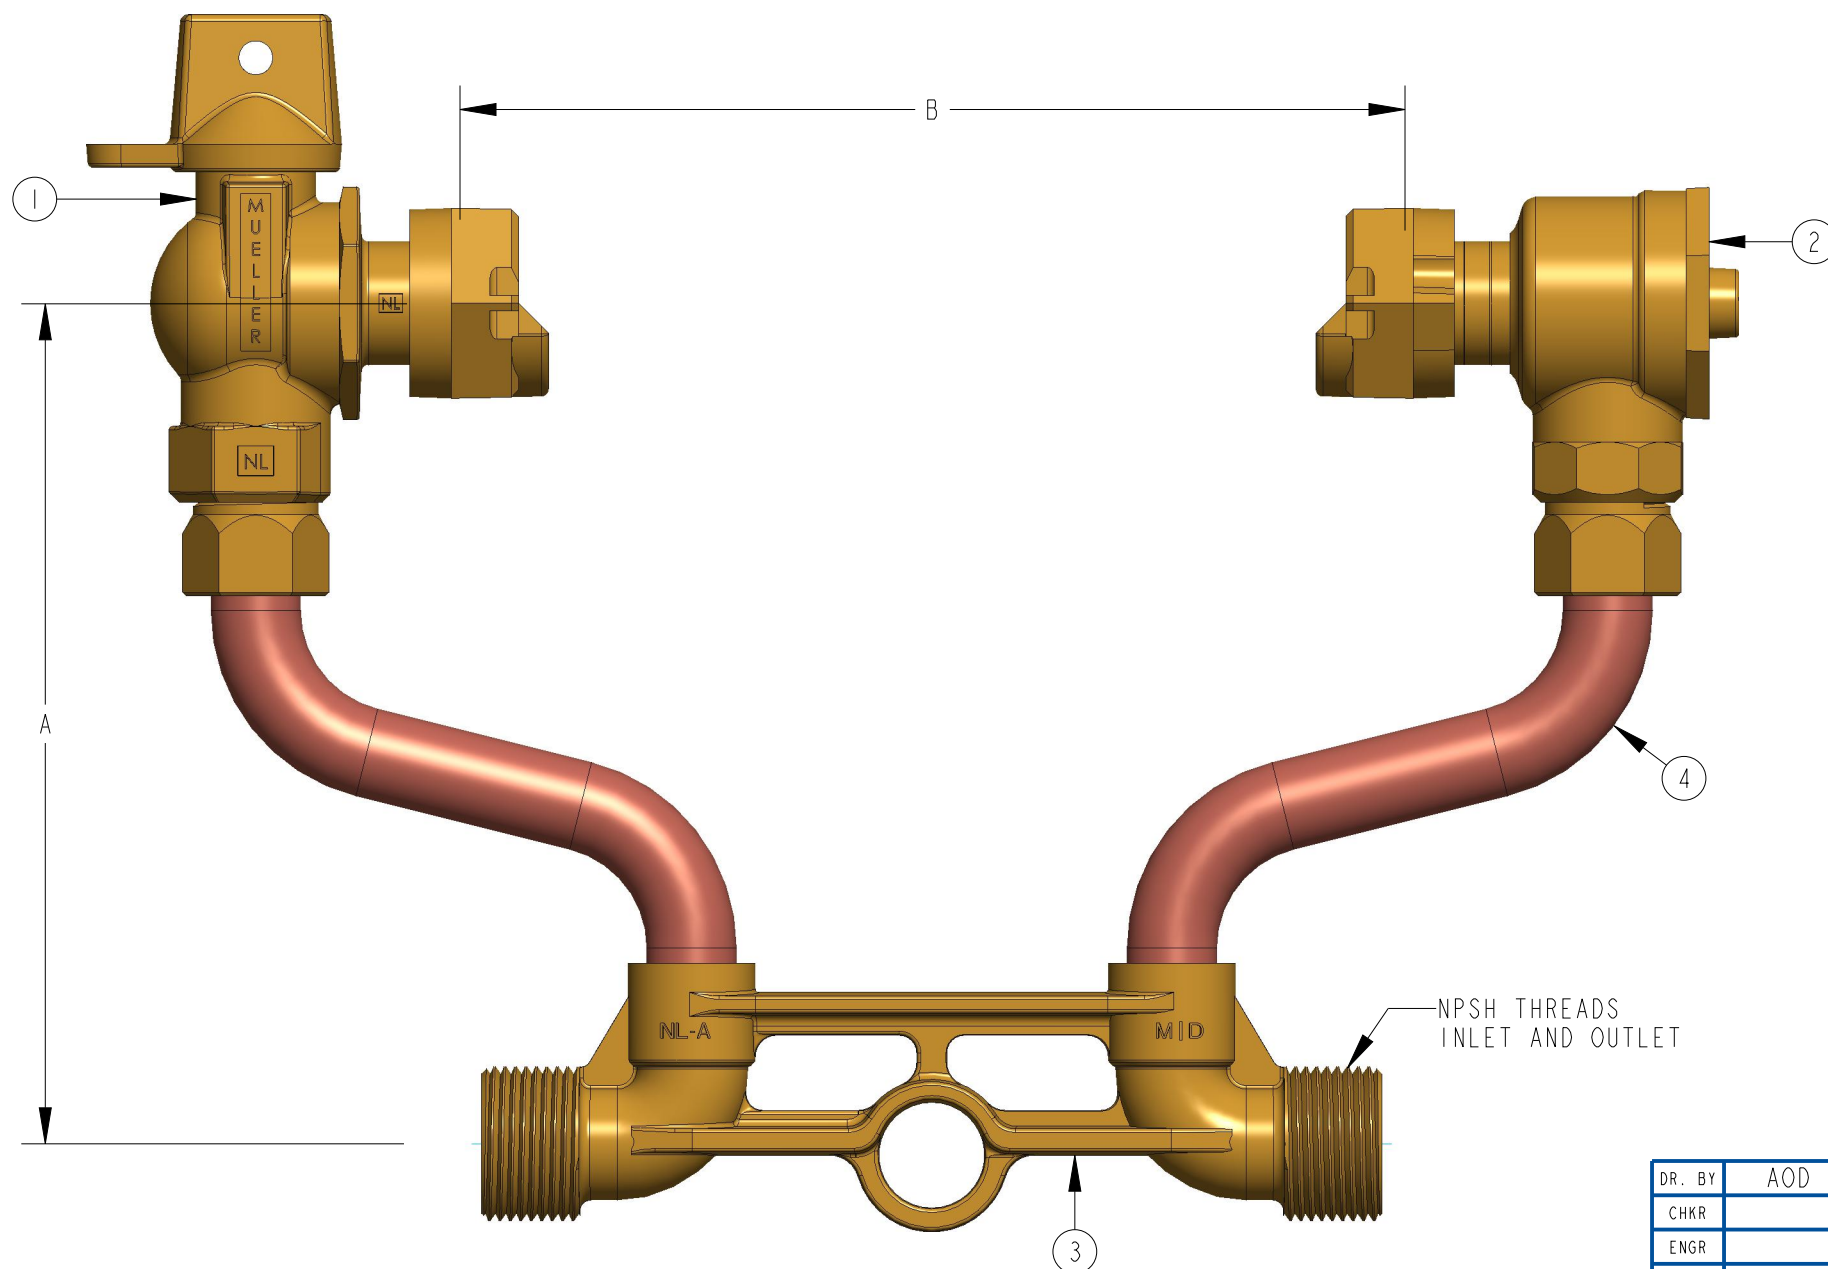

METER SIZE	5/8"	5/8"X3/4"	3/4"	1"
A (MINIMUM)	7"	7"	8"	10"
B	7-7/8"	7-7/8"	9-3/8"	11-1/8"
FULL PORT BALL VALVE	203B24265N	215B24265N	215B24265N	330B24265N
DUAL ANGLE CHECK VALVE	203HI4244	215HI4244	215HI4244	330HI4244
METER BAR	532079E	532086E	508597E	532221E

ITEM NO	PART NUMBER	QTY	DESCRIPTION
1	B24265N	1	FULL PORT BALL VALVE
2	HI4244N	1	DUAL ANGLE CHECK VALVE
3		1	METER BAR LLB
4		2	RISER SUB ASSEMBLY

B24118-2---N

DR. BY	AOD	5/03/22	UNLESS OTHERWISE NOTED		THIRD ANGLE PROJECTION	C.B. NO.
CHKR			BREAK CAST CORNER(S)---			
ENGR			BREAK MACH CORNER(S)---		PURCH.	PATT. NO.
MGR			TOLERANCES		FINISH	
MFG			UNLESS OTHERWISE NOTED		REF. NO.	SCALE
TOOL			LINEAR	ANGULAR		NONE
FDRY			±	±	STK. NO.	
MAT'L:						
			DESCR. COPPER METER SETTER LOW LEAD BRASS		NUMBER B24118-2---N	