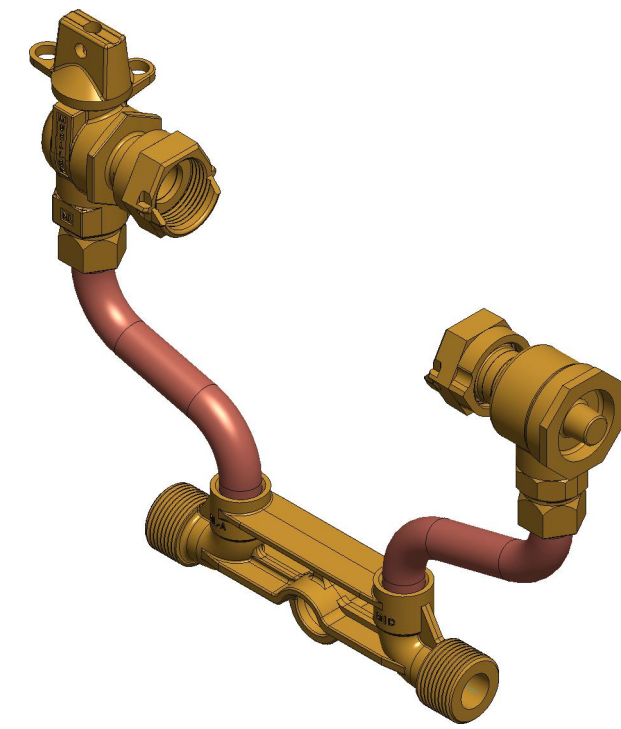

METER SIZE	5/8"	5/8"X3/4"	3/4"	1"
A (MINIMUM)	7"	7"	8"	10"
B	7-7/8"	7-7/8"	9-3/8"	11-1/8"
FULL PORT BALL VALVE	203B24265N	215B24265N	215B24265N	330B24265N
DUAL ANGLE CHECK VALVE	203HI4244	215HI4244	215HI4244	330HI4244
METER BAR	532079E	532086E	508597E	532221E

ITEM NO	PART NUMBER	QTY	DESCRIPTION
1	B24265N	1	FULL PORT BALL VALVE
2	HI4244N	1	DUAL ANGLE CHECK VALVE
3		1	METER BAR LLB
4		2	RISER SUB ASSEMBLY

B24118-2---N

DR. BY	AOD	5/03/22	UNLESS OTHERWISE NOTED		THIRD ANGLE PROJECTION	C.B. NO.
CHKR			BREAK CAST CORNER(S)---			
ENGR			BREAK MACH CORNER(S)---		PURCH.	PATT. NO.
MGR			TOLERANCES		FINISH	
MFG			UNLESS OTHERWISE NOTED		REF. NO.	SCALE
TOOL			LINEAR	ANGULAR		NONE
FDRY			±	±	STK. NO.	
MAT'L:						
			DESCR. COPPER METER SETTER LOW LEAD BRASS		NUMBER B24118-2---N	