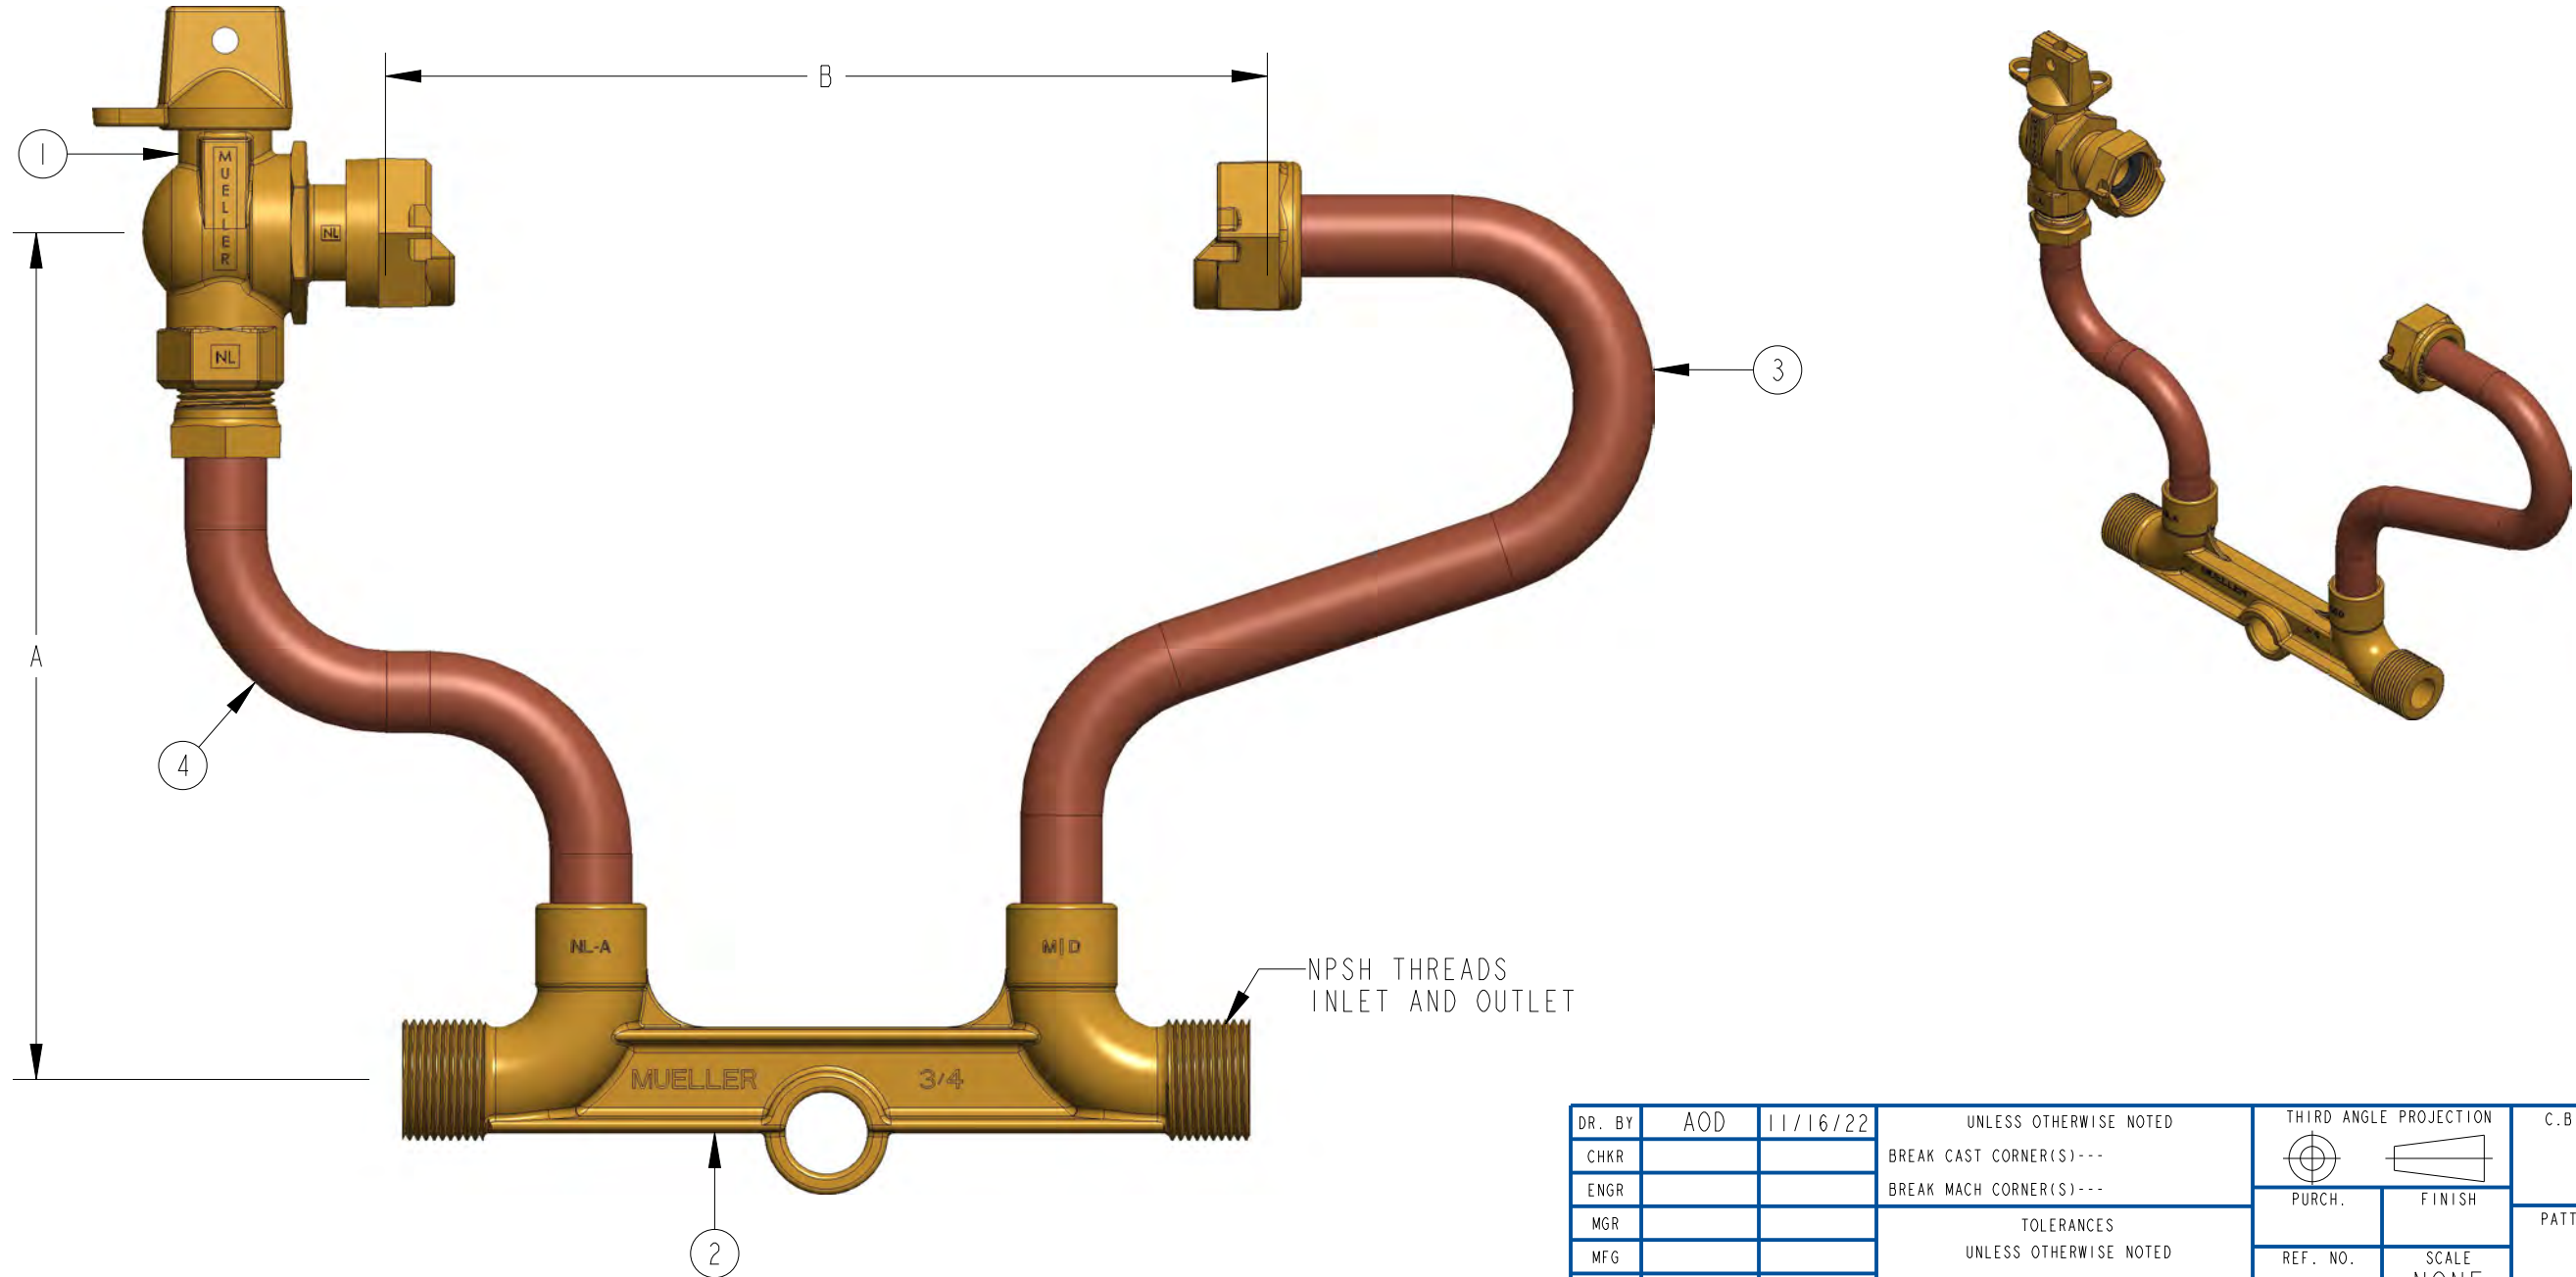

METER SIZE	5/8"	5/8" X 3/4"	3/4"	1"
A (MINIMUM)	7"	7"	8"	10"
B	7-7/8"	7-7/8"	9-3/8"	11-1/8"
FULL PORT BALL VALVE	203B24265N	215B24265N	215B24265N	330B24265N
METER BAR	532079E	532086E	508597E	532221E

ITEM NO	PART NUMBER	QTY	DESCRIPTION
1	B24265N	1	FULL PORT BALL VALVE
2		1	METER BAR
3		1	RISER SUB ASSEMBLY
4		1	RISER SUB ASSEMBLY

B24118-----N

DR. BY	AOD	11/16/22	UNLESS OTHERWISE NOTED	THIRD ANGLE PROJECTION	C.B. NO.
CHKR			BREAK CAST CORNER(S)---		
ENGR			BREAK MACH CORNER(S)---	PURCH.	FINISH
MGR			TOLERANCES	REF. NO.	PATT. NO.
MFG			UNLESS OTHERWISE NOTED	SCALE	NONE
TOOL			LINEAR	ANGULAR	
FDRY			±	±	STK. NO.
MAT'L:					
<b>MUELLER</b>		DESCR. COPPER METER SETTER LOW LEAD BRASS		NUMBER B24118-----N	