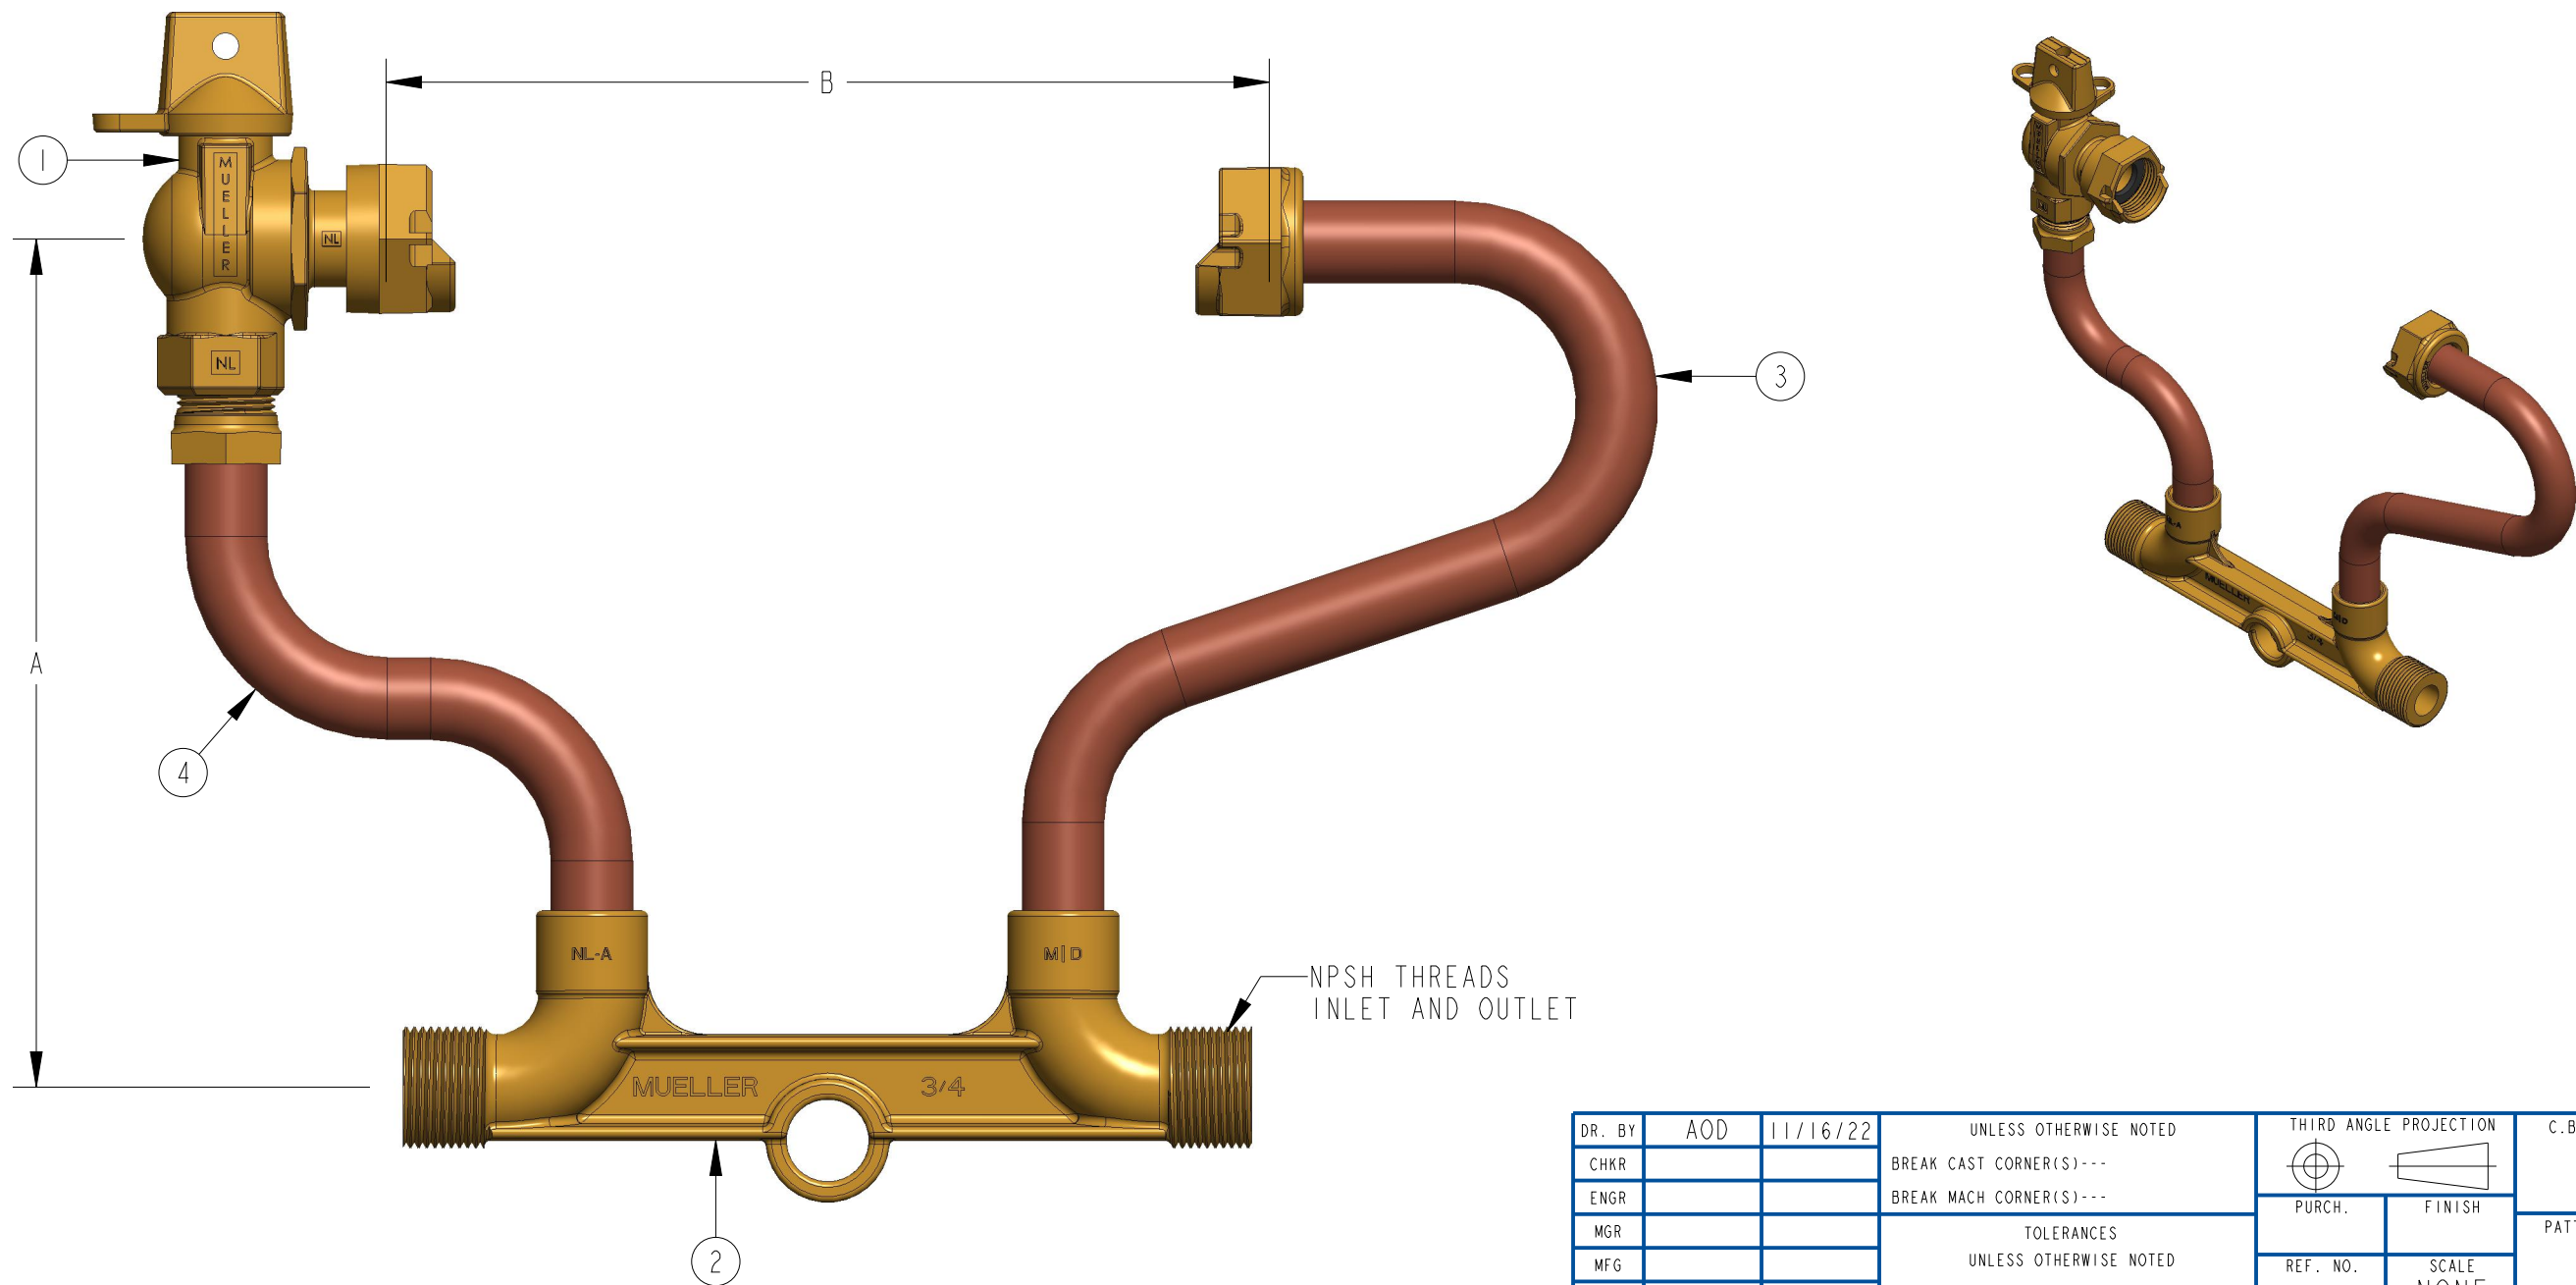

METER SIZE	5/8"	5/8"X3/4"	3/4"	1"
A (MINIMUM)	7"	7"	8"	10"
B	7-7/8"	7-7/8"	9-3/8"	11-1/8"
FULL PORT BALL VALVE	203B24265N	215B24265N	215B24265N	330B24265N
METER BAR	532079E	532086E	508597E	532221E

ITEM NO	PART NUMBER	QTY	DESCRIPTION	MATERIAL
1	B24265N	1	FULL PORT BALL VALVE	LEAD FREE BRASS ALLOY ASTM B584 C89833/C87850
2		1	METER BAR	LEAD FREE BRASS ALLOY ASTM B584 C89833/C87850
3		1	RISER SUB ASSEMBLY	COPPER ALLOY C12200
4		1	RISER SUB ASSEMBLY	COPPER ALLOY C12200

B24118-----N

DR. BY	AOD	11/16/22	UNLESS OTHERWISE NOTED	THIRD ANGLE PROJECTION	C.B. NO.
CHKR			BREAK CAST CORNER(S)---		
ENGR			BREAK MACH CORNER(S)---	PURCH.	FINISH
MGR			TOLERANCES	REF. NO.	PATT. NO.
MFG			UNLESS OTHERWISE NOTED	SCALE	
TOOL			LINEAR	ANGULAR	
FDRY			±	±	STK. NO.
MAT'L:					
		DESCR.	COPPER METER SETTER LEAD FREE BRASS	NUMBER	B24118-----N