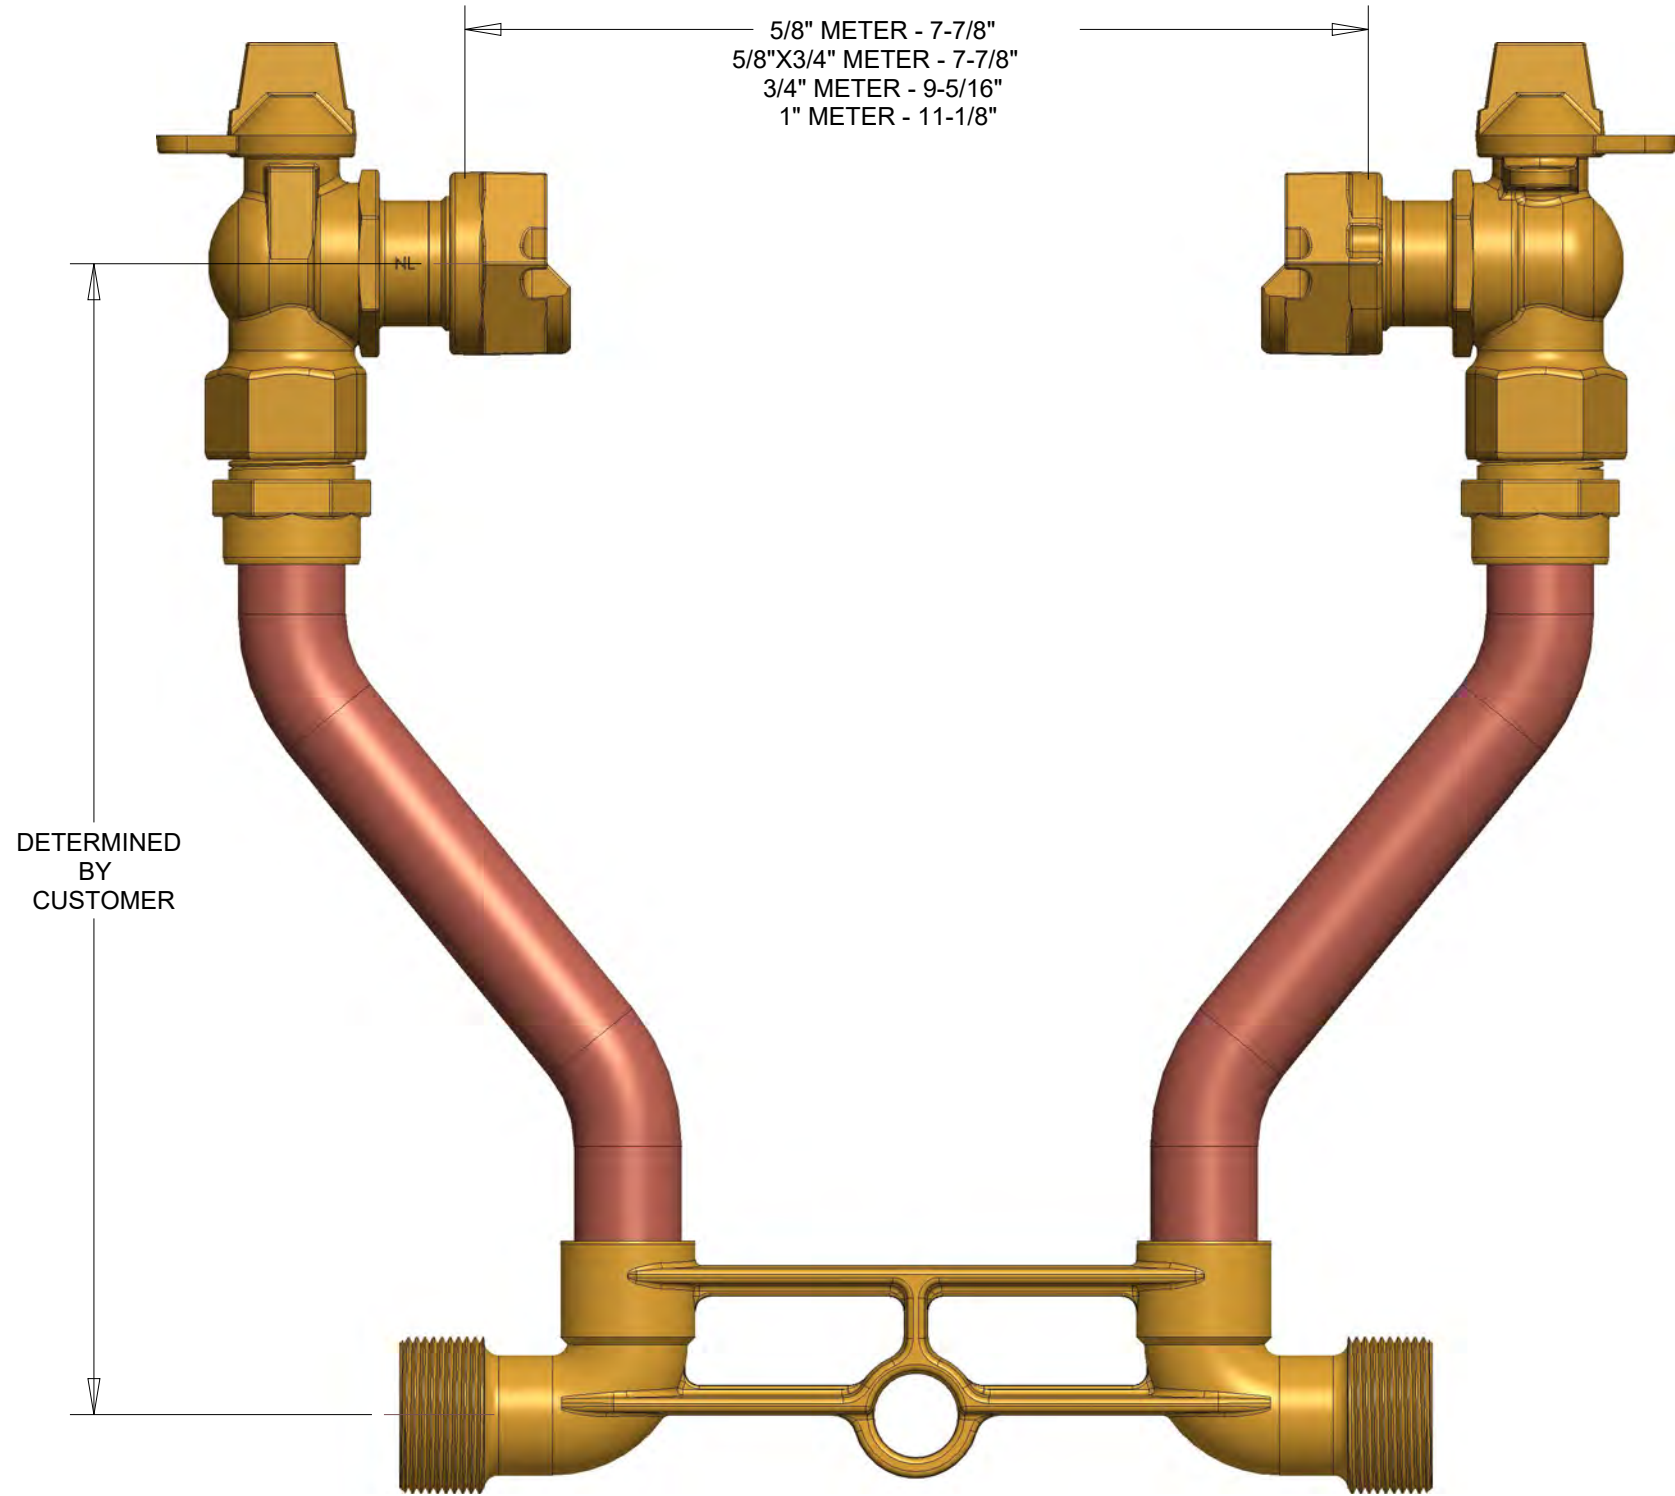

ITEM NO.	PART NUMBER	QTY.	DESCRIPTION
1	B24265RN	2	REDUCED PORT BALL VALVE
2		2	RISER SUB ASSEMBLY
3		1	METER BAR

DETERMINED BY CUSTOMER

5/8" METER - 7-7/8"  
 5/8"X3/4" METER - 7-7/8"  
 3/4" METER - 9-5/16"  
 1" METER - 11-1/8"

OPTION CODE: 02  
 \* BALL VALVE ON INLET AND OUTLET RISER

DR. BY	BBF	6/7/19	UNLESS OTHERWISE NOTED		THIRD ANGLE PROJECTION	C.B. NO.
CHKR			BREAK CAST CORNER(S)---			
ENGR			BREAK MACH CORNER(S)---			PURCH.
MGR			TOLERANCES		REF. NO.	PATT. NO.
MFG			UNLESS OTHERWISE NOTED		SCALE	
TOOL			LINEAR	ANGULAR	NONE	
FDRY			±	±		STK. NO.
MAT'L:						
			DESCR.	COPPER METER SETTER LOW LEAD BRASS		NUMBER B24118R--02N

B24118R--02N